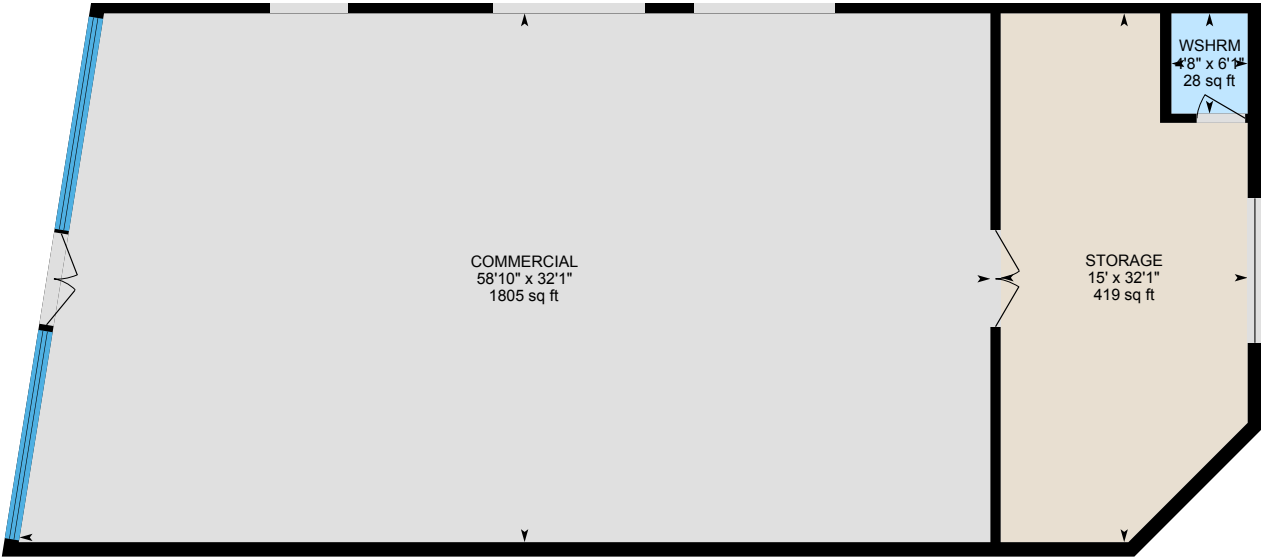

1076 Patton Ave. Asheville, NC 28806

Net Leasable Area = 2,252 SF

PREPARED: 2022/06/04

White regions are excluded from total floor area in iGUIDE floor plans. All room dimensions and floor areas must be considered approximate and are subject to independent verification.