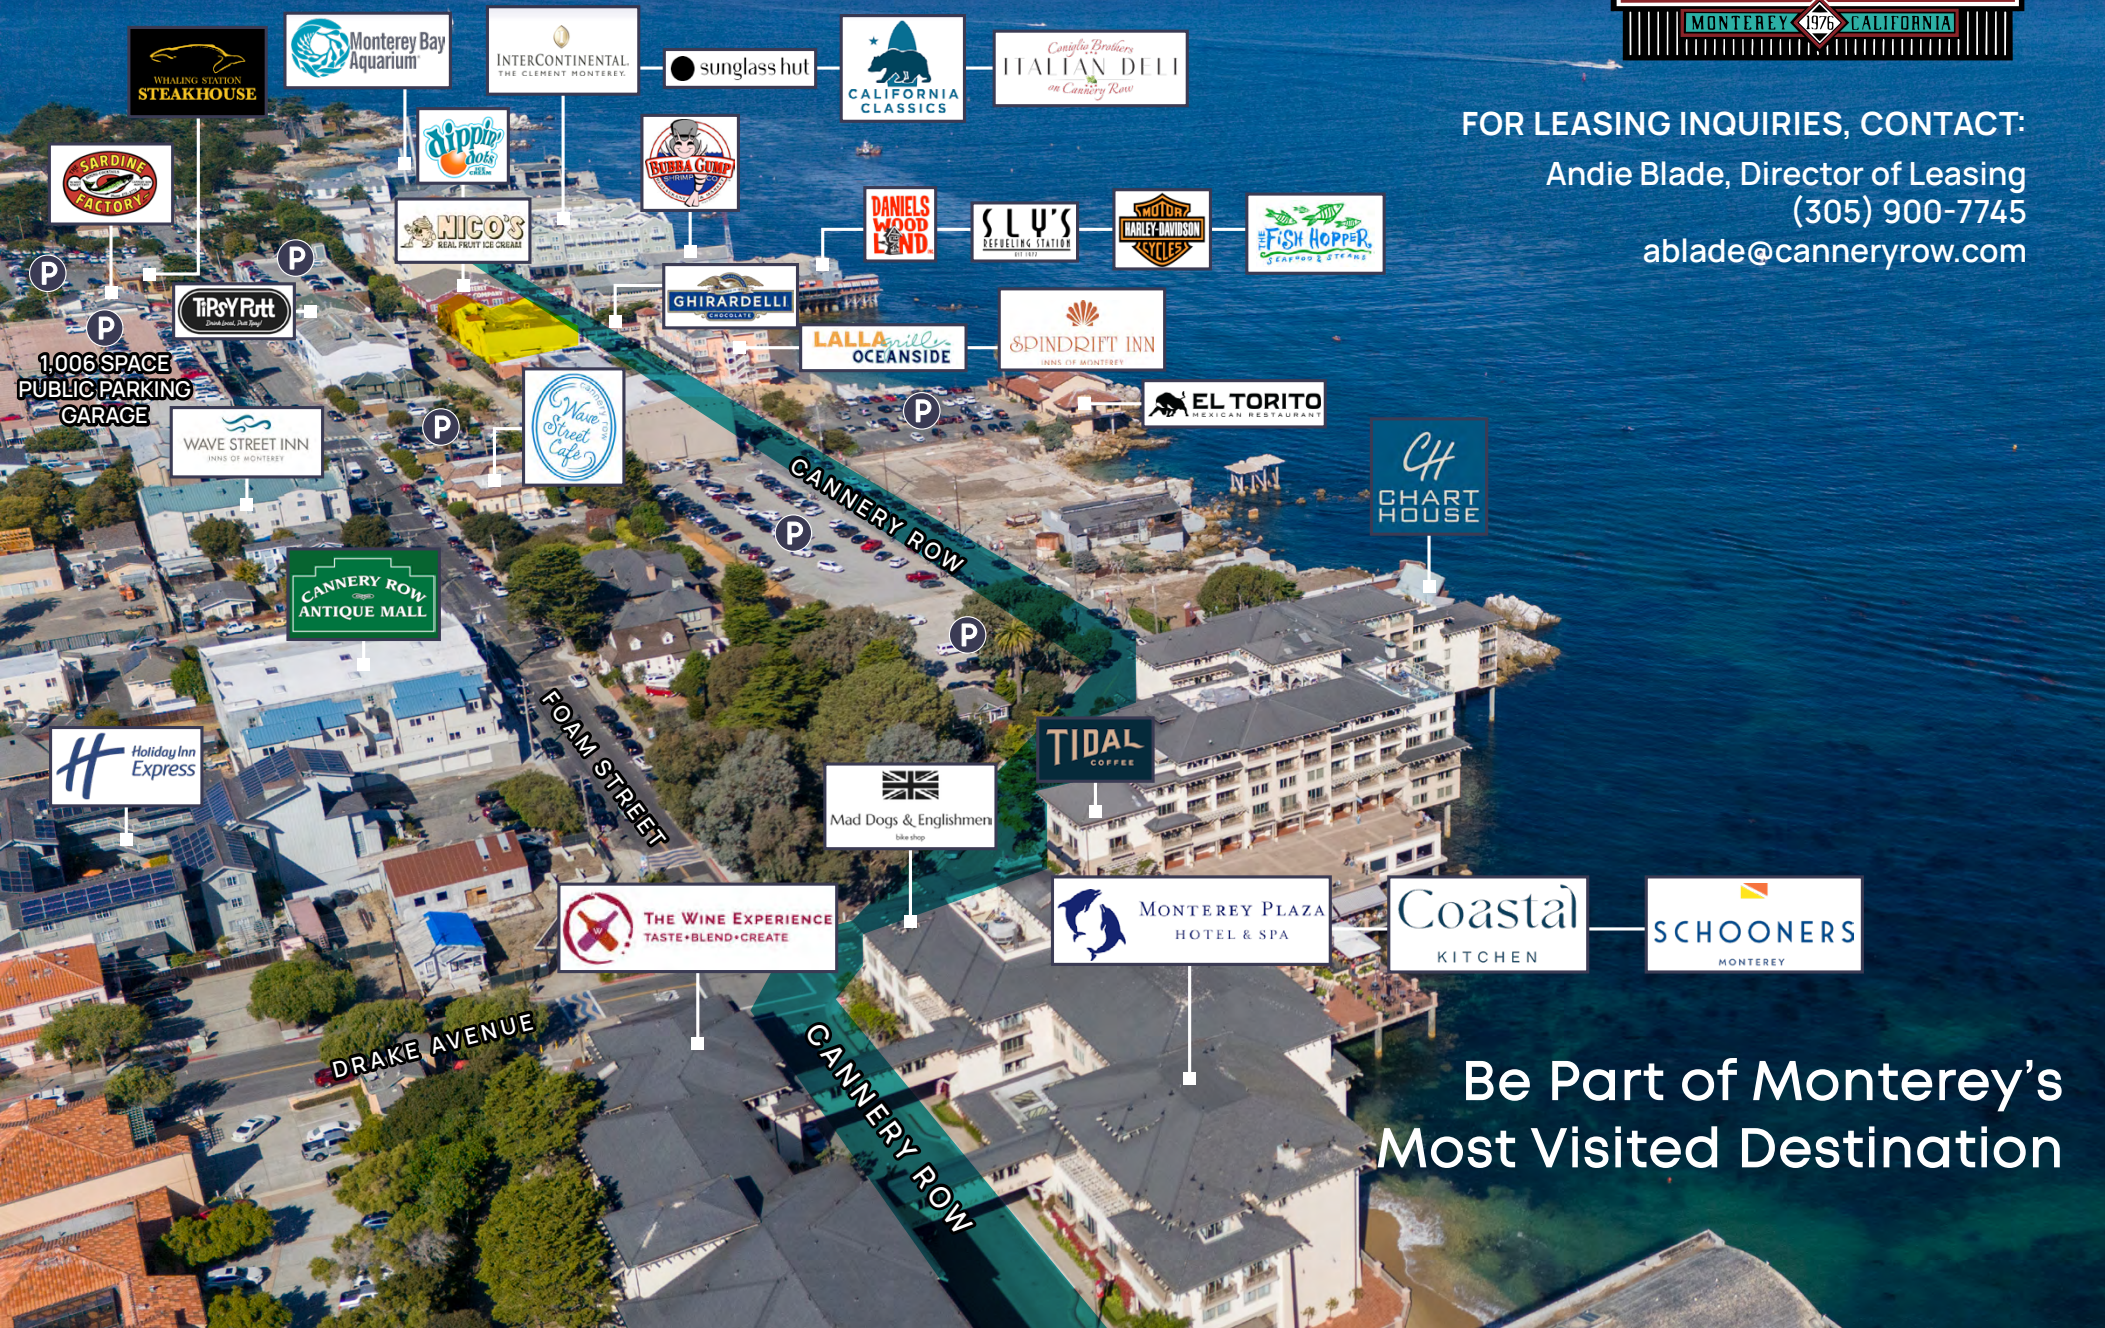

FOR LEASING INQUIRIES, CONTACT:

Andie Blade, Director of Leasing
(305) 900-7745
ablade@canneryrow.com