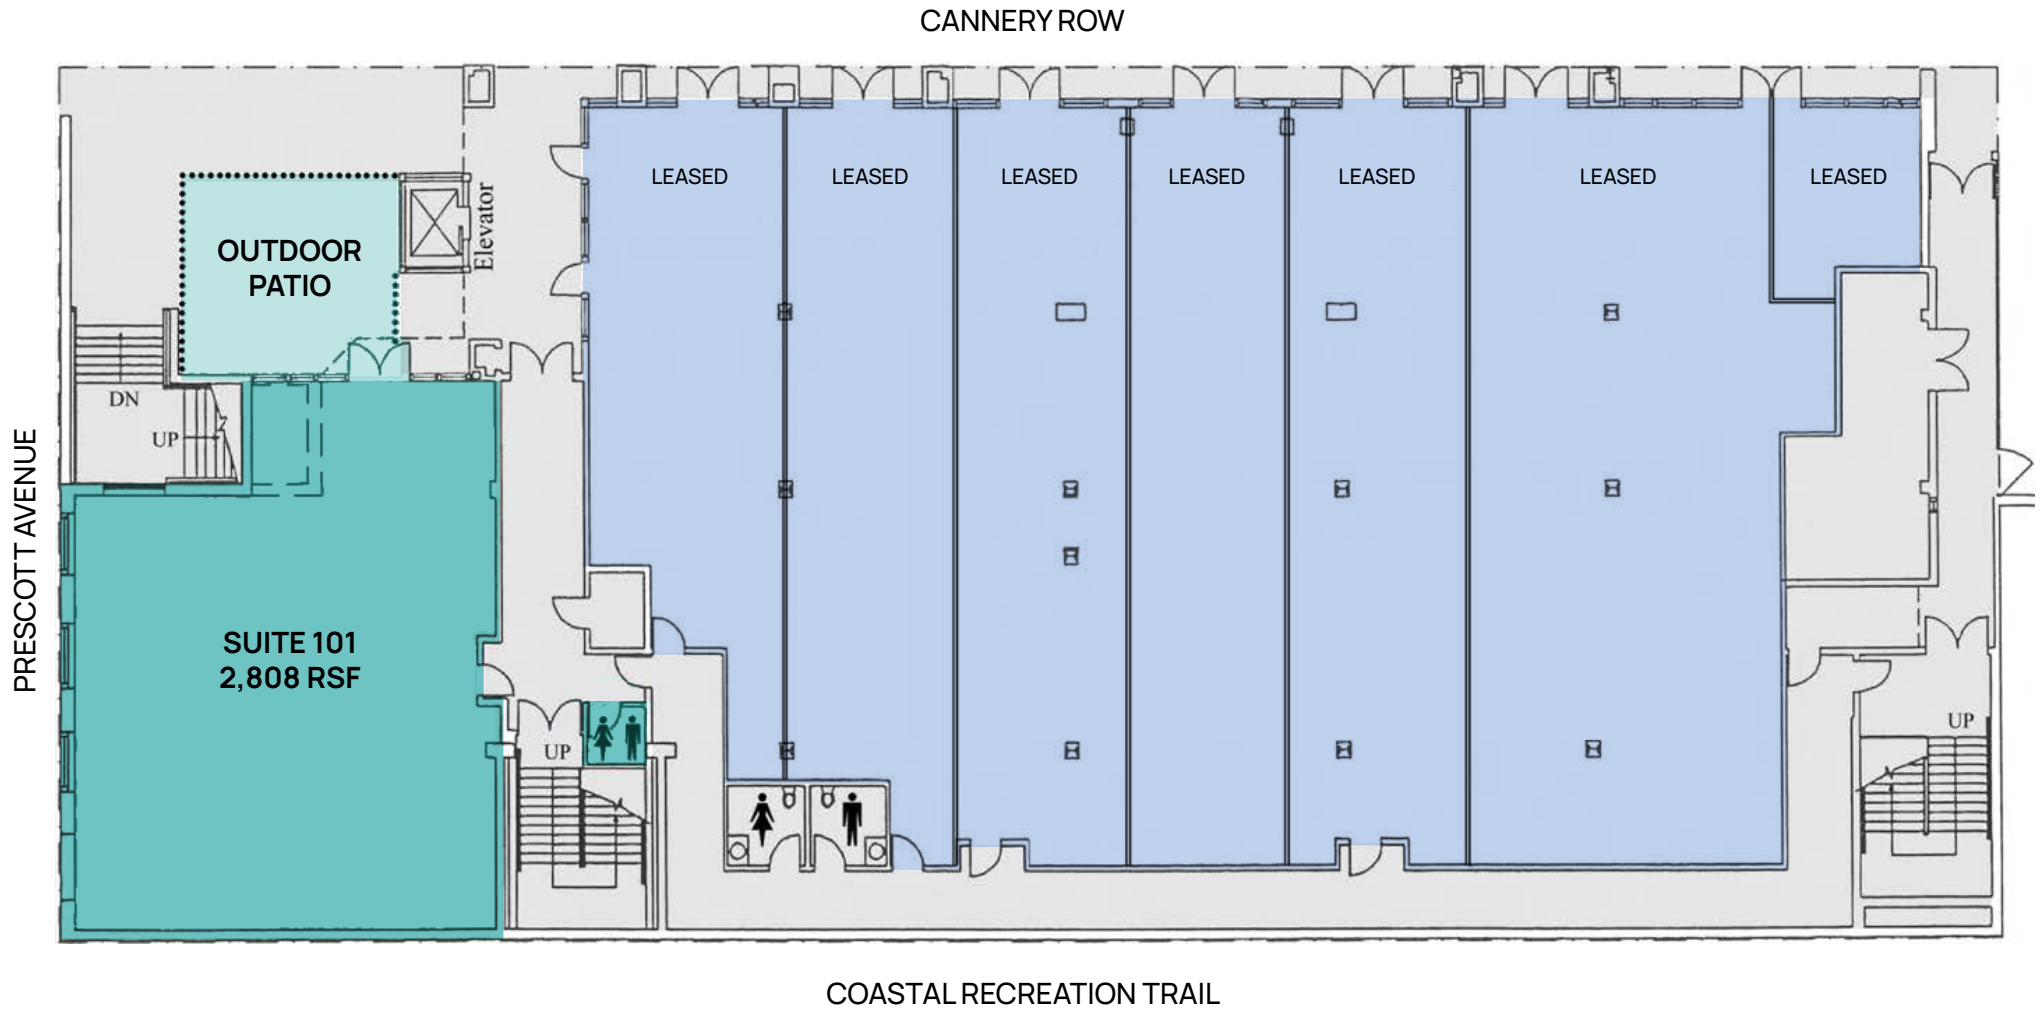

Located in Steinbeck Plaza One

685 CANNERY ROW, MONTEREY, CALIFORNIA 93940

SPACE DETAILS

SUITE 101
2,808 RSF

PROPERTY TYPE
Restaurant Opportunity

POSSESSION
Arranged

RENT
Upon Request

PROPERTY HIGHLIGHTS

- End-cap, 2nd Gen restaurant with outdoor seating
- Fully operational kitchen with ovens, hood and dishwasher
- Suite includes a 542 SF Patio on Cannery Row
- Ocean Views
- Adjacent parking in city structure
- Private restrooms

FLOOR PLAN

CANNERY ROW

MONTEREY'S PREMIER WATERFRONT DESTINATION

WATCH NOW

A WORLD-CLASS DESTINATION BUILT ON HISTORY

- 6.3+ million guest visits annually
- The most visited destination on California's Central Coast
- A winning combination of waterfront hotels, restaurants, family attractions, and retail
- Immortalized by John Steinbeck, now home to luxury hotels, dining, shopping, and attractions