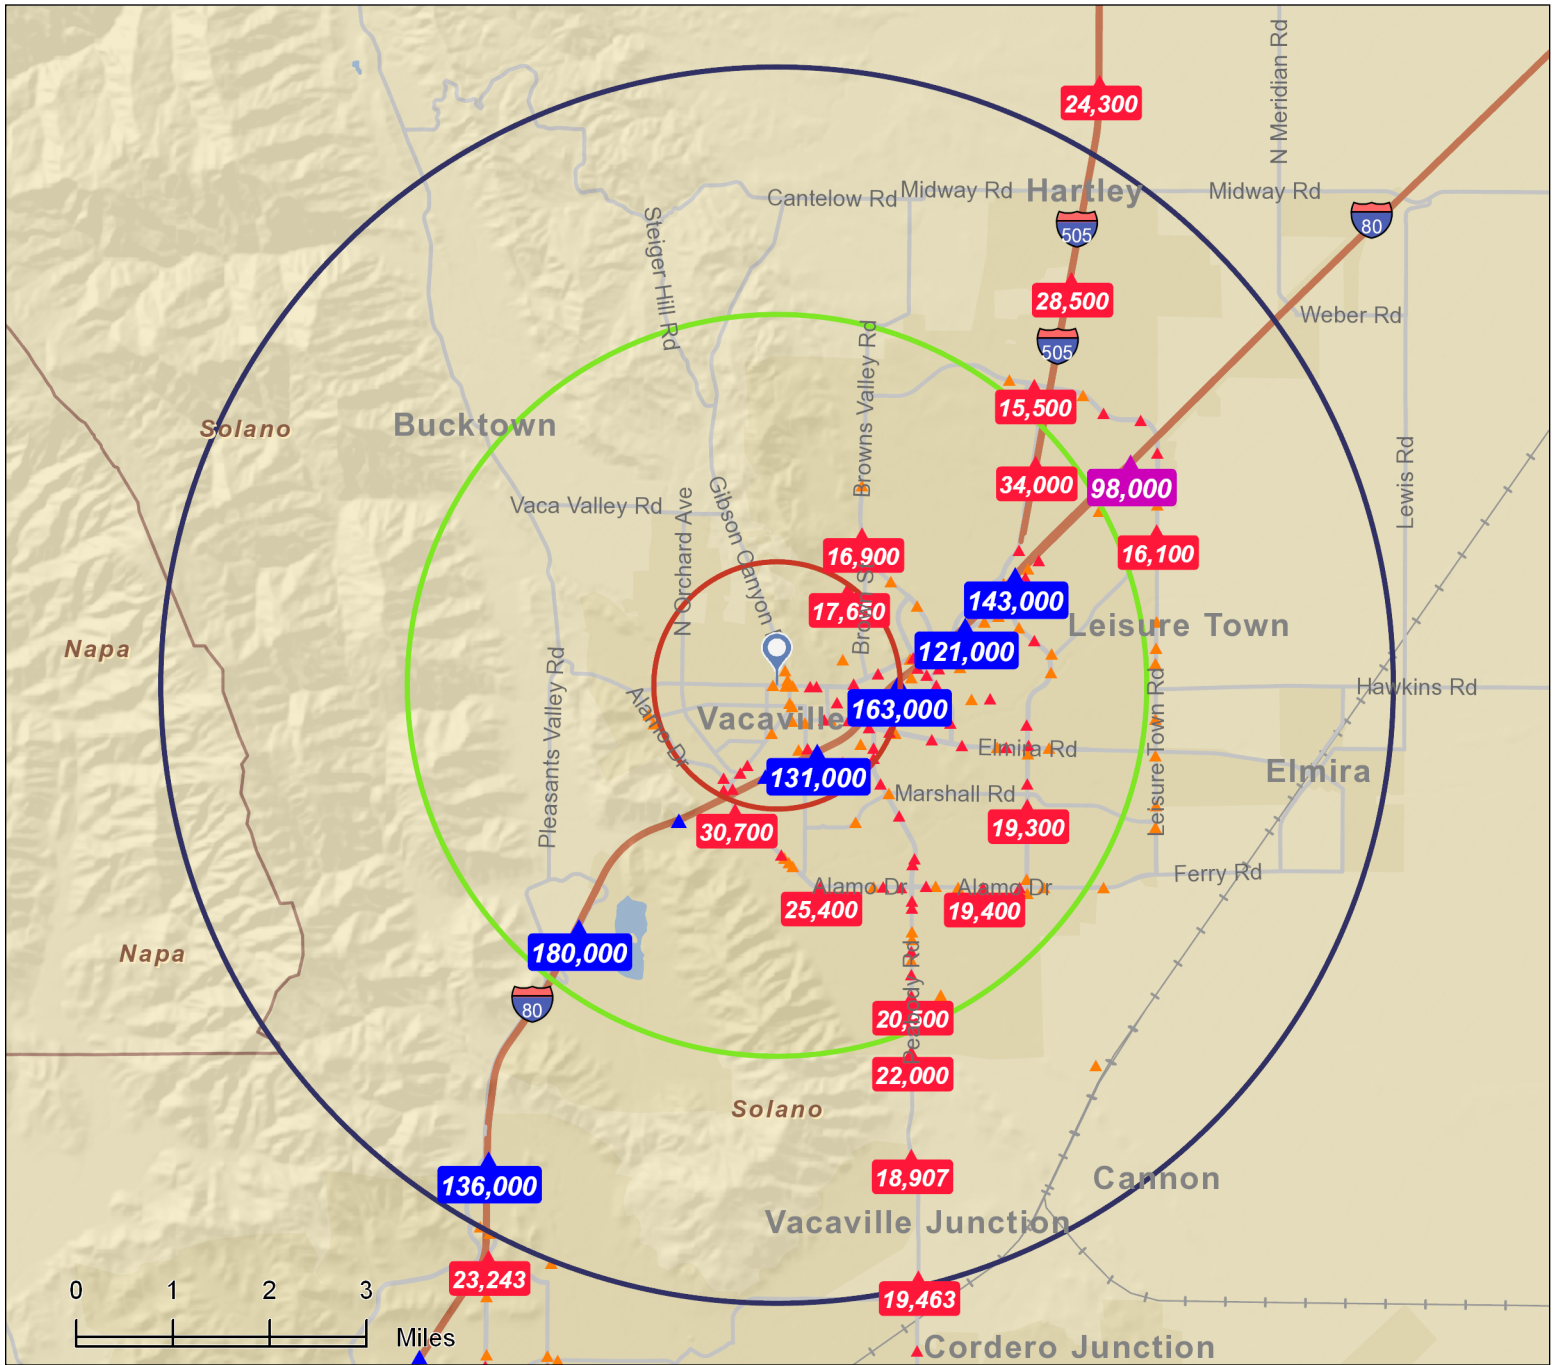

# Traffic Count Map

201 E monte vista ave, Vacaville  
 201 E Monte Vista Ave, Vacaville, CA, 95688  
 Ring: 1, 3, 5 Miles

Prepared by SC Retail  
 Latitude: 38.359061  
 Longitude: -121.990589

- Average Daily Traffic Volume**
- ▲ Up to 6,000 vehicles per day
  - ▲ 6,001 - 15,000
  - ▲ 15,001 - 30,000
  - ▲ 30,001 - 50,000
  - ▲ 50,001 - 100,000
  - ▲ More than 100,000 per day

# Traffic Count Map - Close Up

201 E monte vista ave, Vacaville  
 201 E Monte Vista Ave, Vacaville, CA, 95688  
 Ring: 1, 3, 5 Miles

Prepared by SC Retail  
 Latitude: 38.359061  
 Longitude: -121.990589