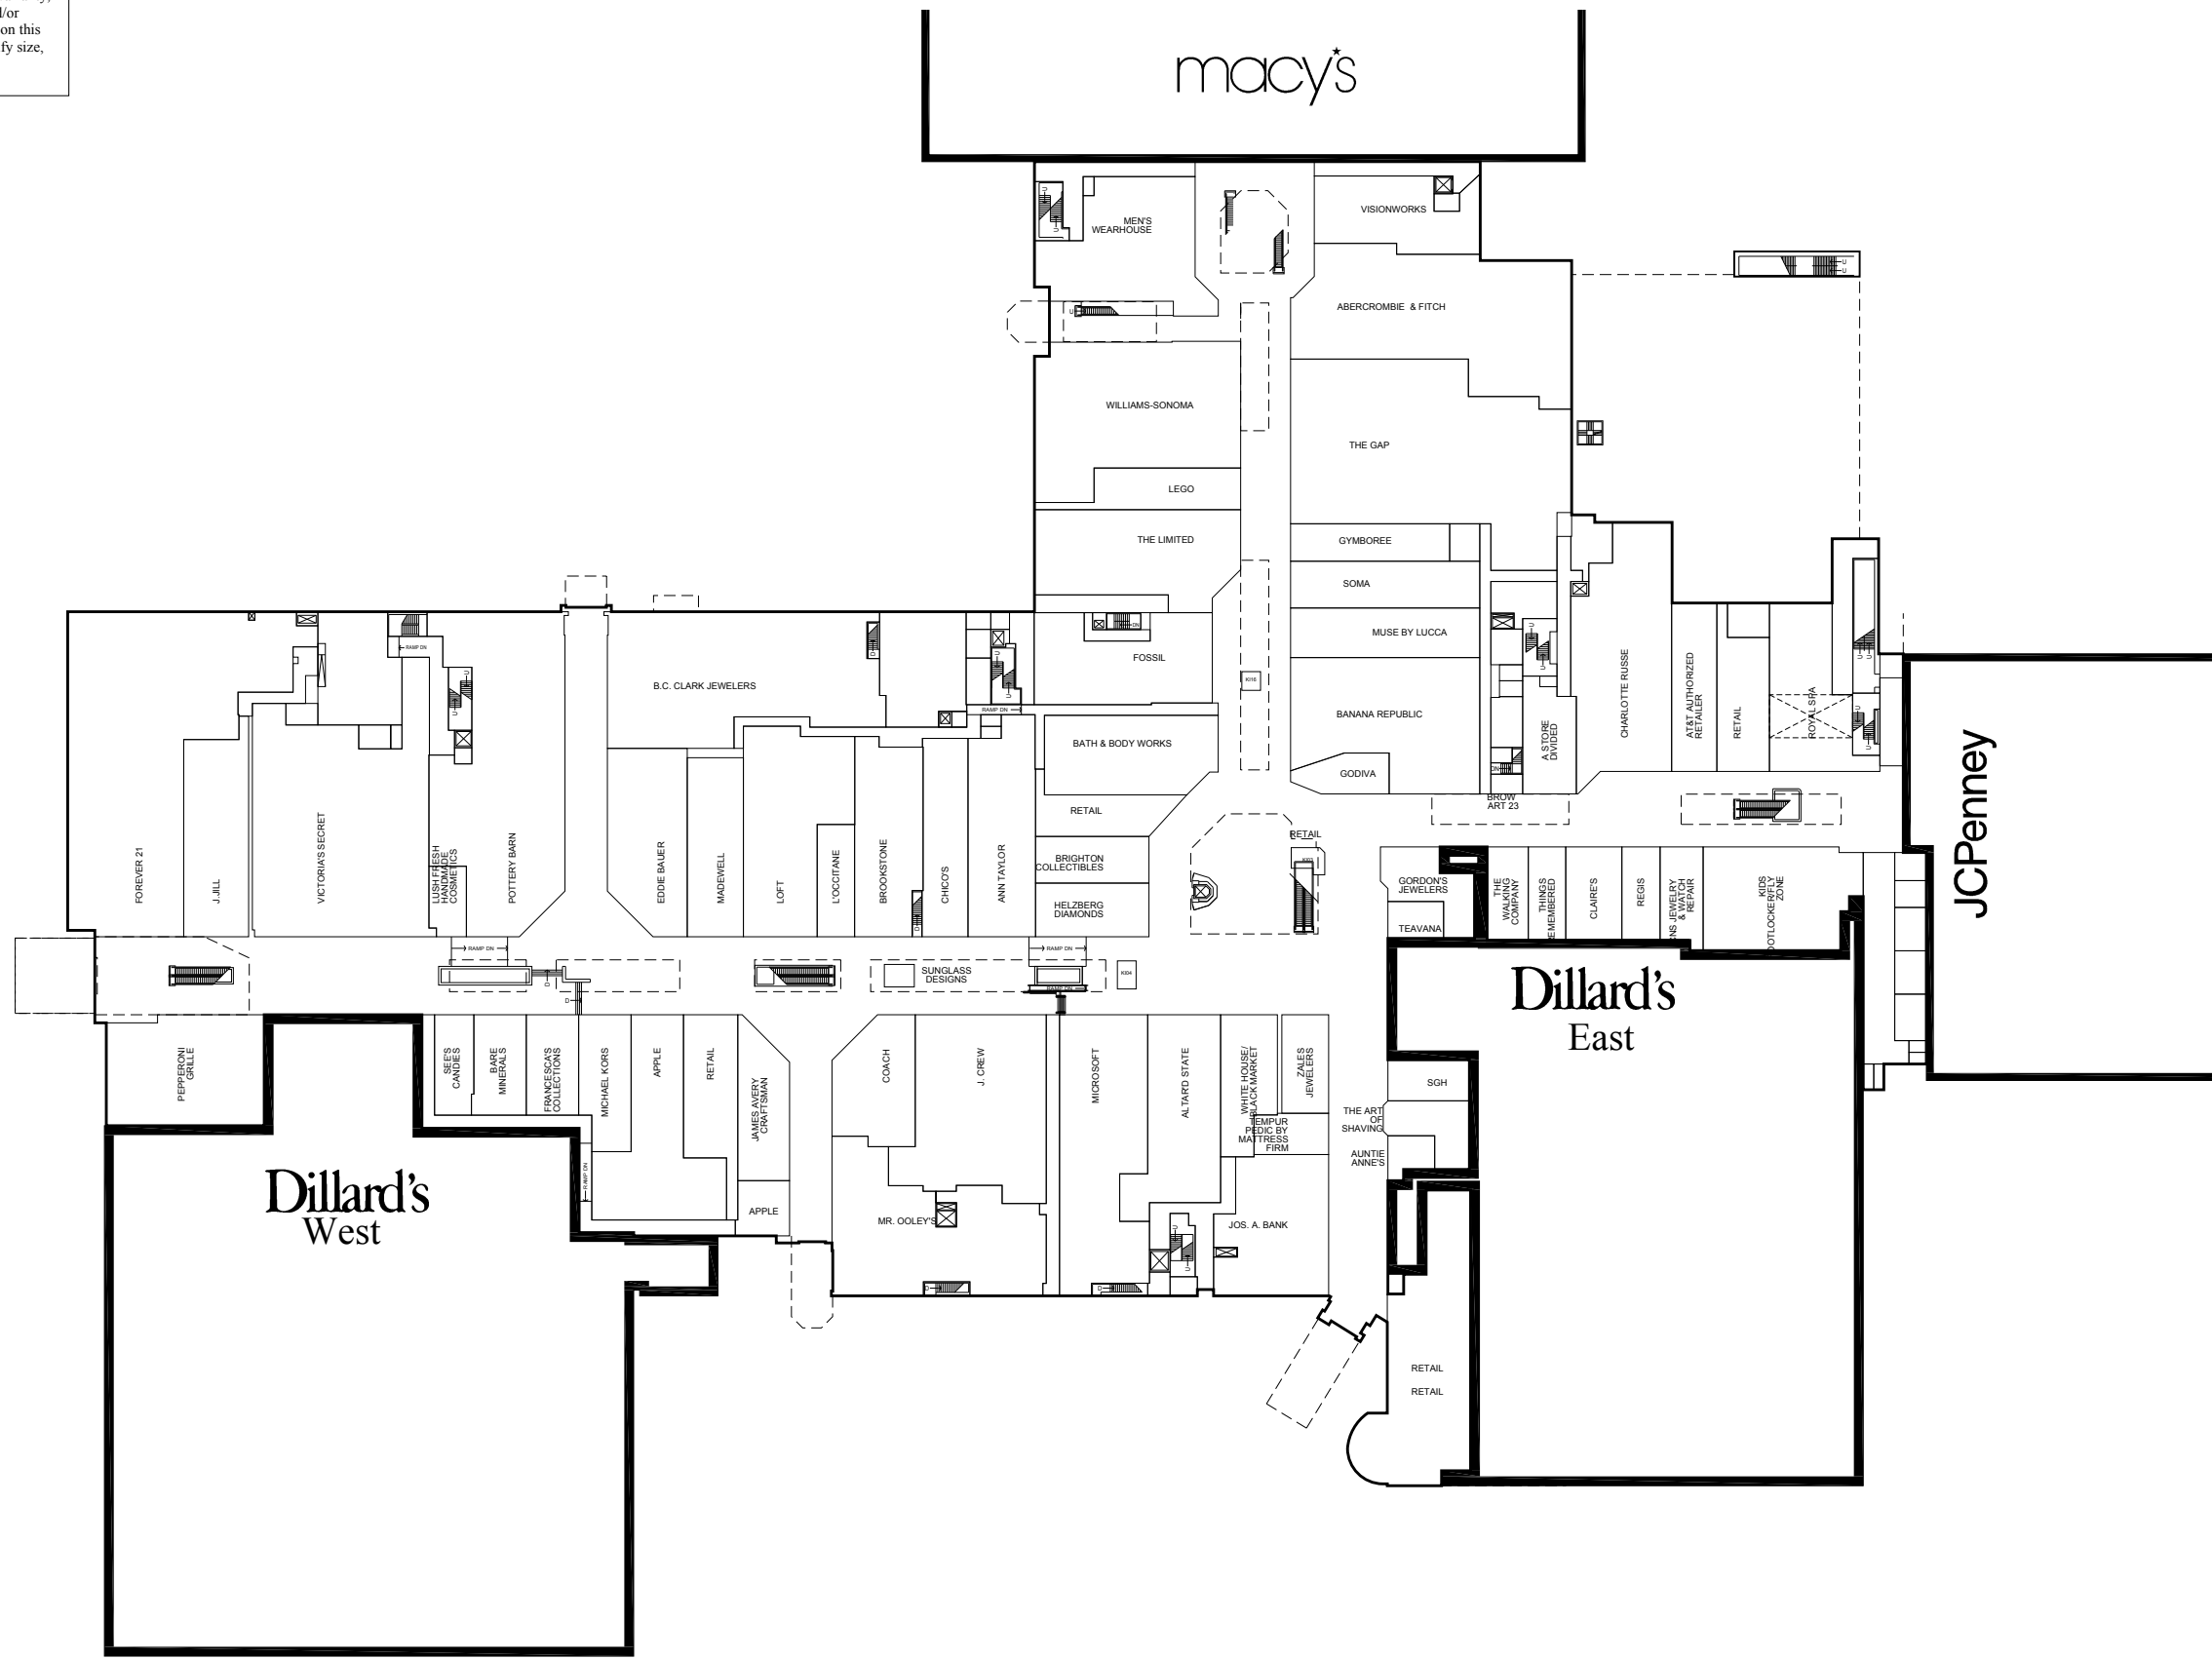

This exhibit is provided for illustrative purposes only, and shall not be deemed to be a warranty, representation or agreement by Landlord that the Center, Common Areas, buildings and/or stores will be as illustrated on this exhibit, or that any tenants which may be referenced on this exhibit will at any time be occupants of the Center. Landlord reserves the right to modify size, configuration and occupants of the Center at any time.

Lower Level
Current Web Lease Plan

Penn Square Mall
1901 NW Expressway, Suite 1889
Oklahoma City, OK 73118
CORP # 7603