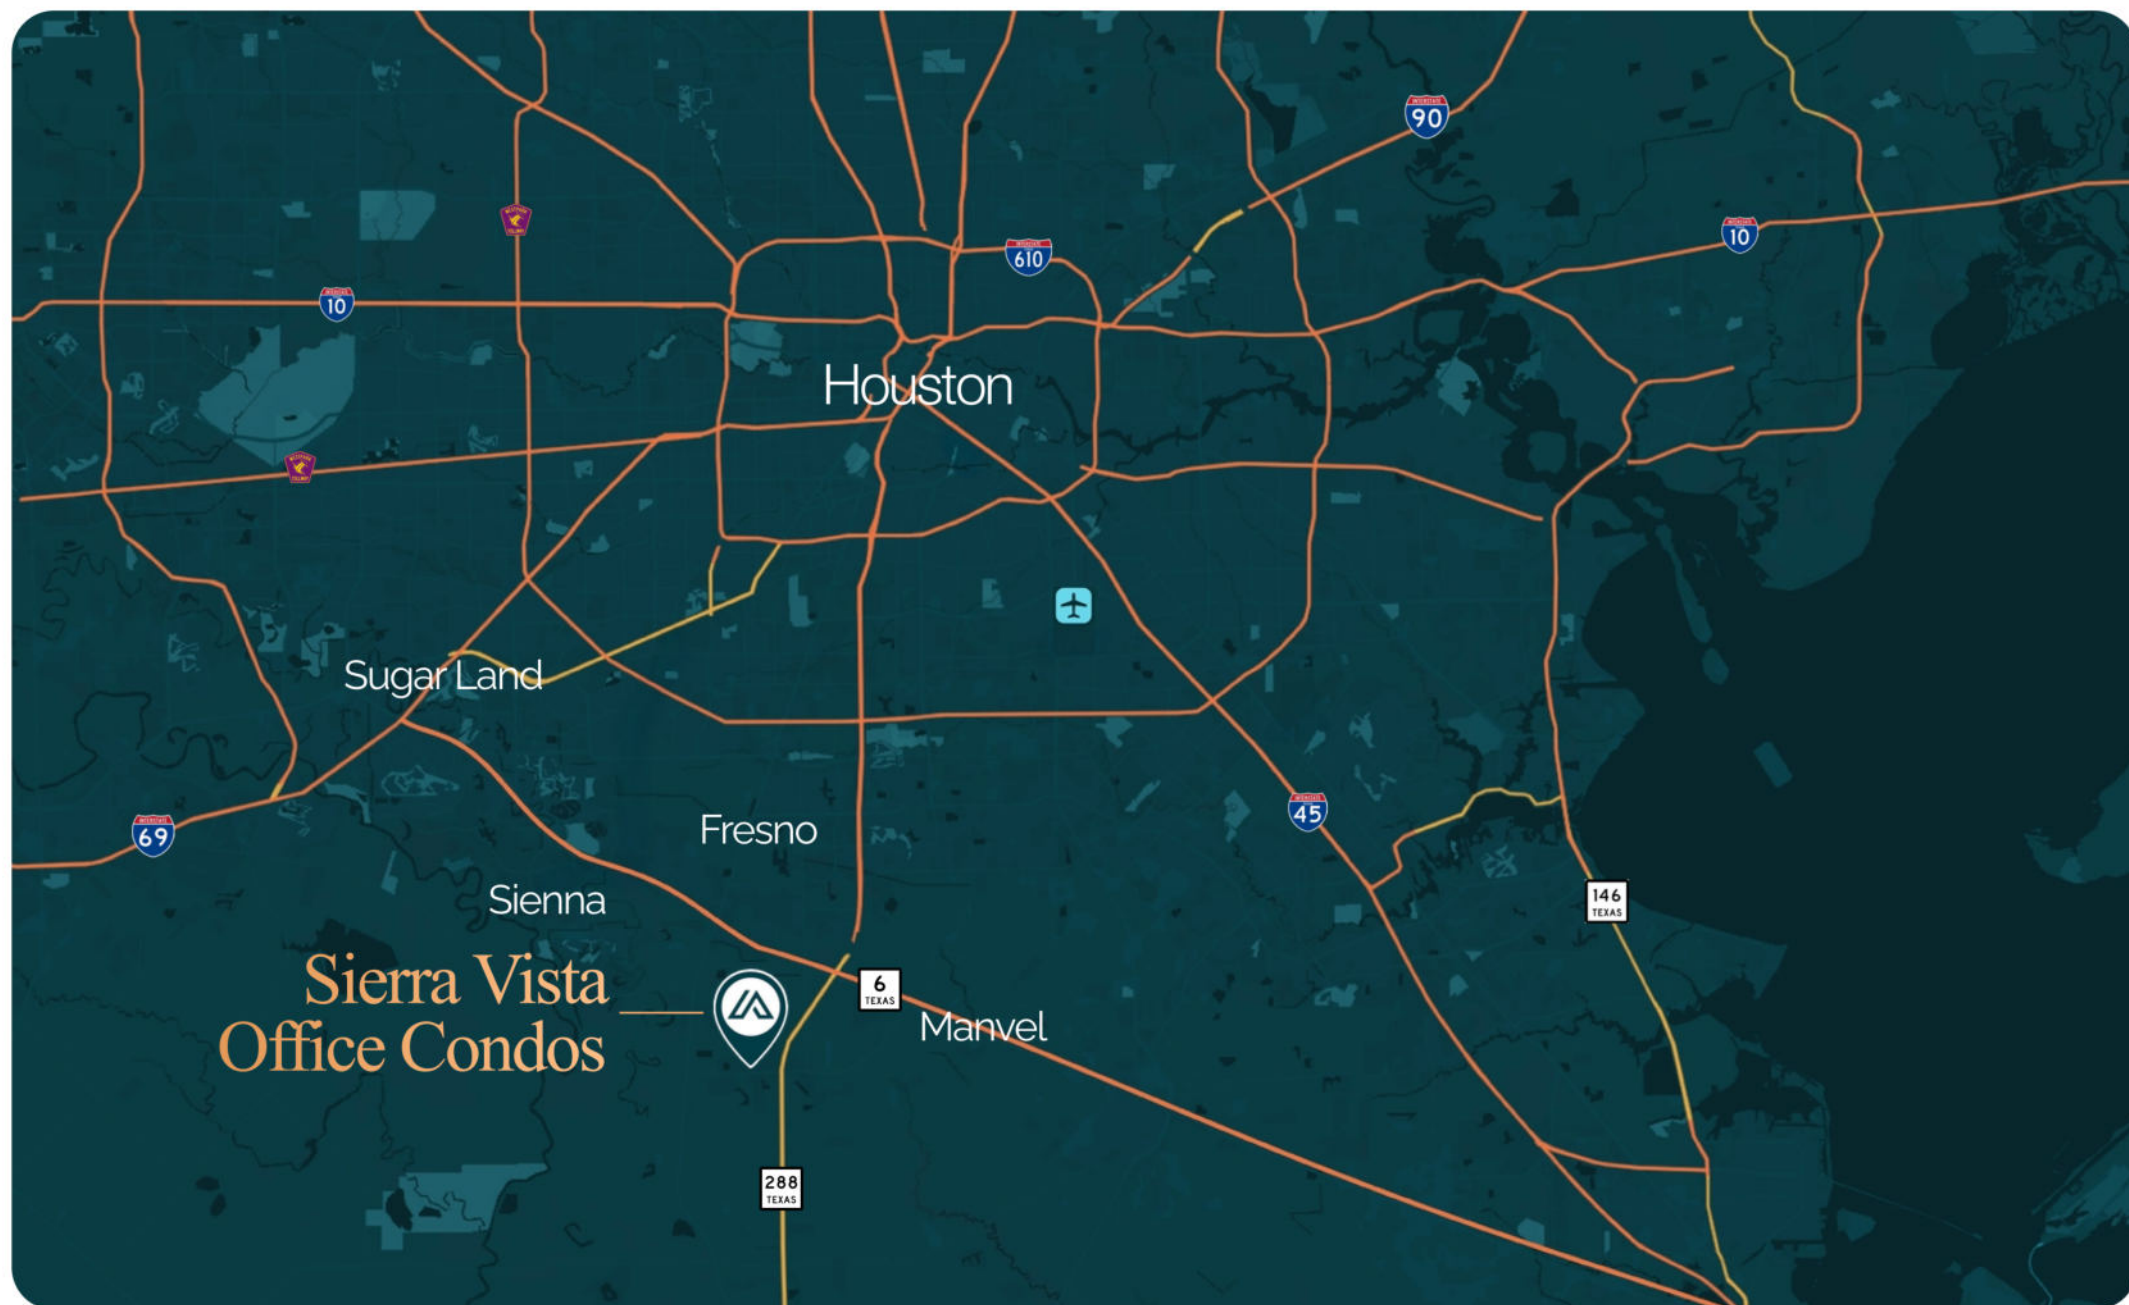

Sierra Vista Office Condos

Meridiana Parkway

Construction Underway
Available Q3 2026

Iowa Colony,
Texas 77583

- ✓ Move-in ready, fully built-out units.
- ✓ "Early Bird" pricing (Starting at \$320,000) is available for the first 6 units.
- ✓ Located near Meridiana, one of the fastest-growing Master-planned communities in Texas.
- ✓ Stress Free Maintenance: Roof, Exterior, Grounds, Lot, & Trash handled by Condo Association.
- ✓ Visible from Meridiana Parkway with dual access points.
- ✓ Estimated CAM fee of \$250/month.

1,120 SF

HIGHWAY
288

MERIDIANA
PARKWAY

Nearby Amenities

B

A

C

A