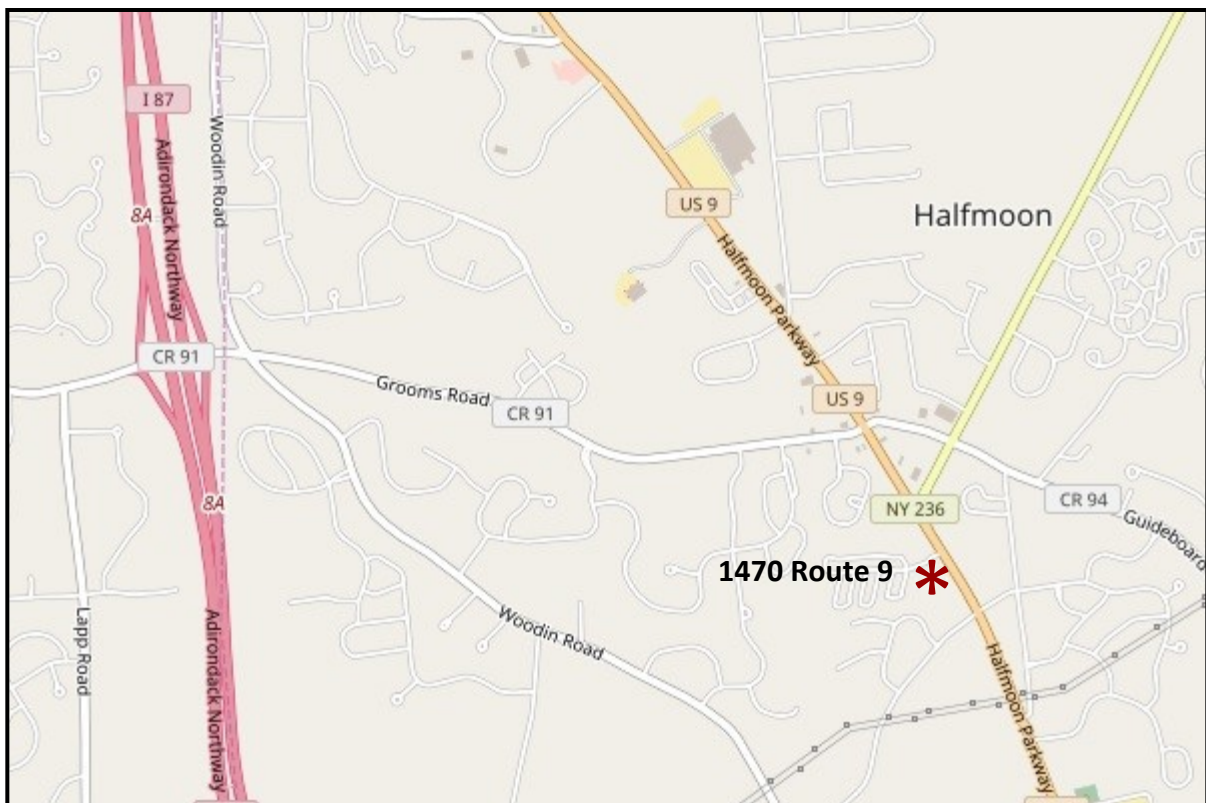

Space for Lease

To be Built

1470 Route 9
Halfmoon, NY

End Cap Drive Thru Available

For more information please contact :

Steve Cronin - steve@croninreny.com

11 Herbert Drive • Latham, New York 12110 • 518-469-2836

1470 Route 9 Halfmoon, New York

Easy access to Northway (Exit 8A)

92,241 Northway Average Daily Traffic Count

For more information please contact :

Steve Cronin - steve@croninreny.com 518.469.2836