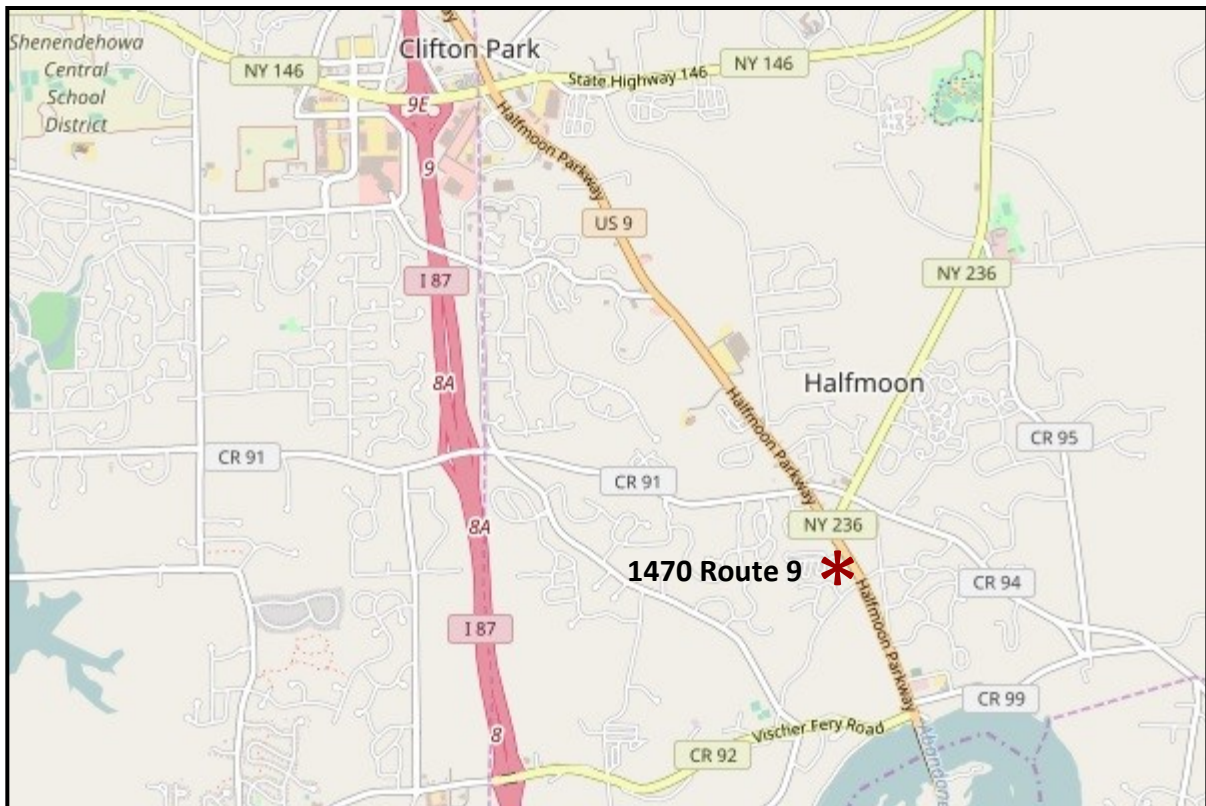

Space for Lease

To be Built

1470 Route 9
Halfmoon, NY

End Cap Drive Thru Available

For more information please contact :

Steve Cronin - steve@croninreny.com

11 Herbert Drive • Latham, New York 12110 • 518-469-2836

1470 Route 9 Halfmoon, New York

Easy access to Northway (Exit 8A)

92,241 Northway Average Daily Traffic Count

For more information please contact :

Steve Cronin - steve@croninreny.com 518.469.2836