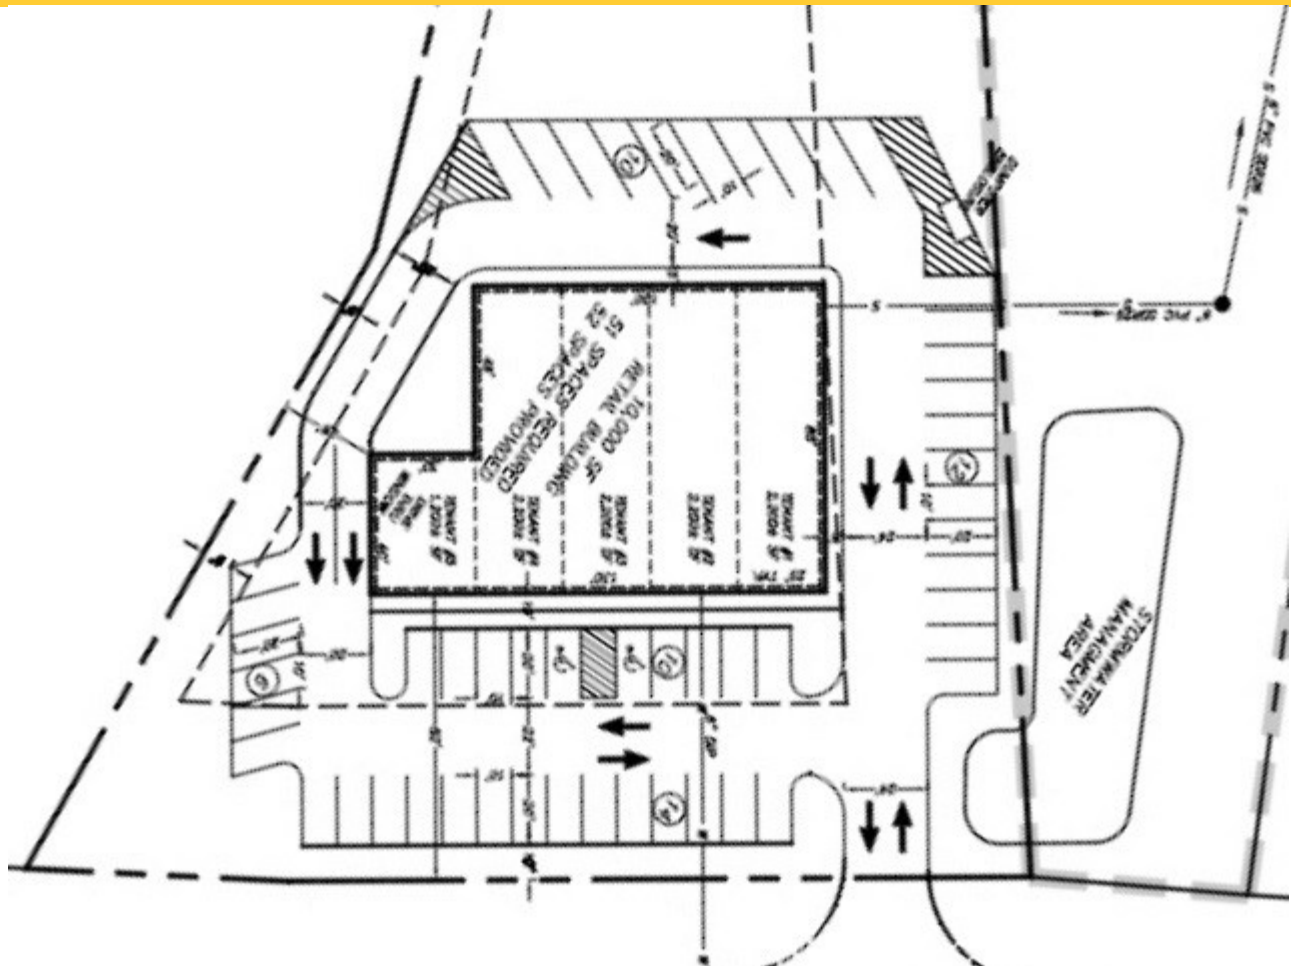

Space for Lease

To be Built

1470 Route 9
Halfmoon, NY

End Cap Drive Thru Available

For more information please contact :

Steve Cronin - steve@croninreny.com

11 Herbert Drive • Latham, New York 12110 • 518-469-2836