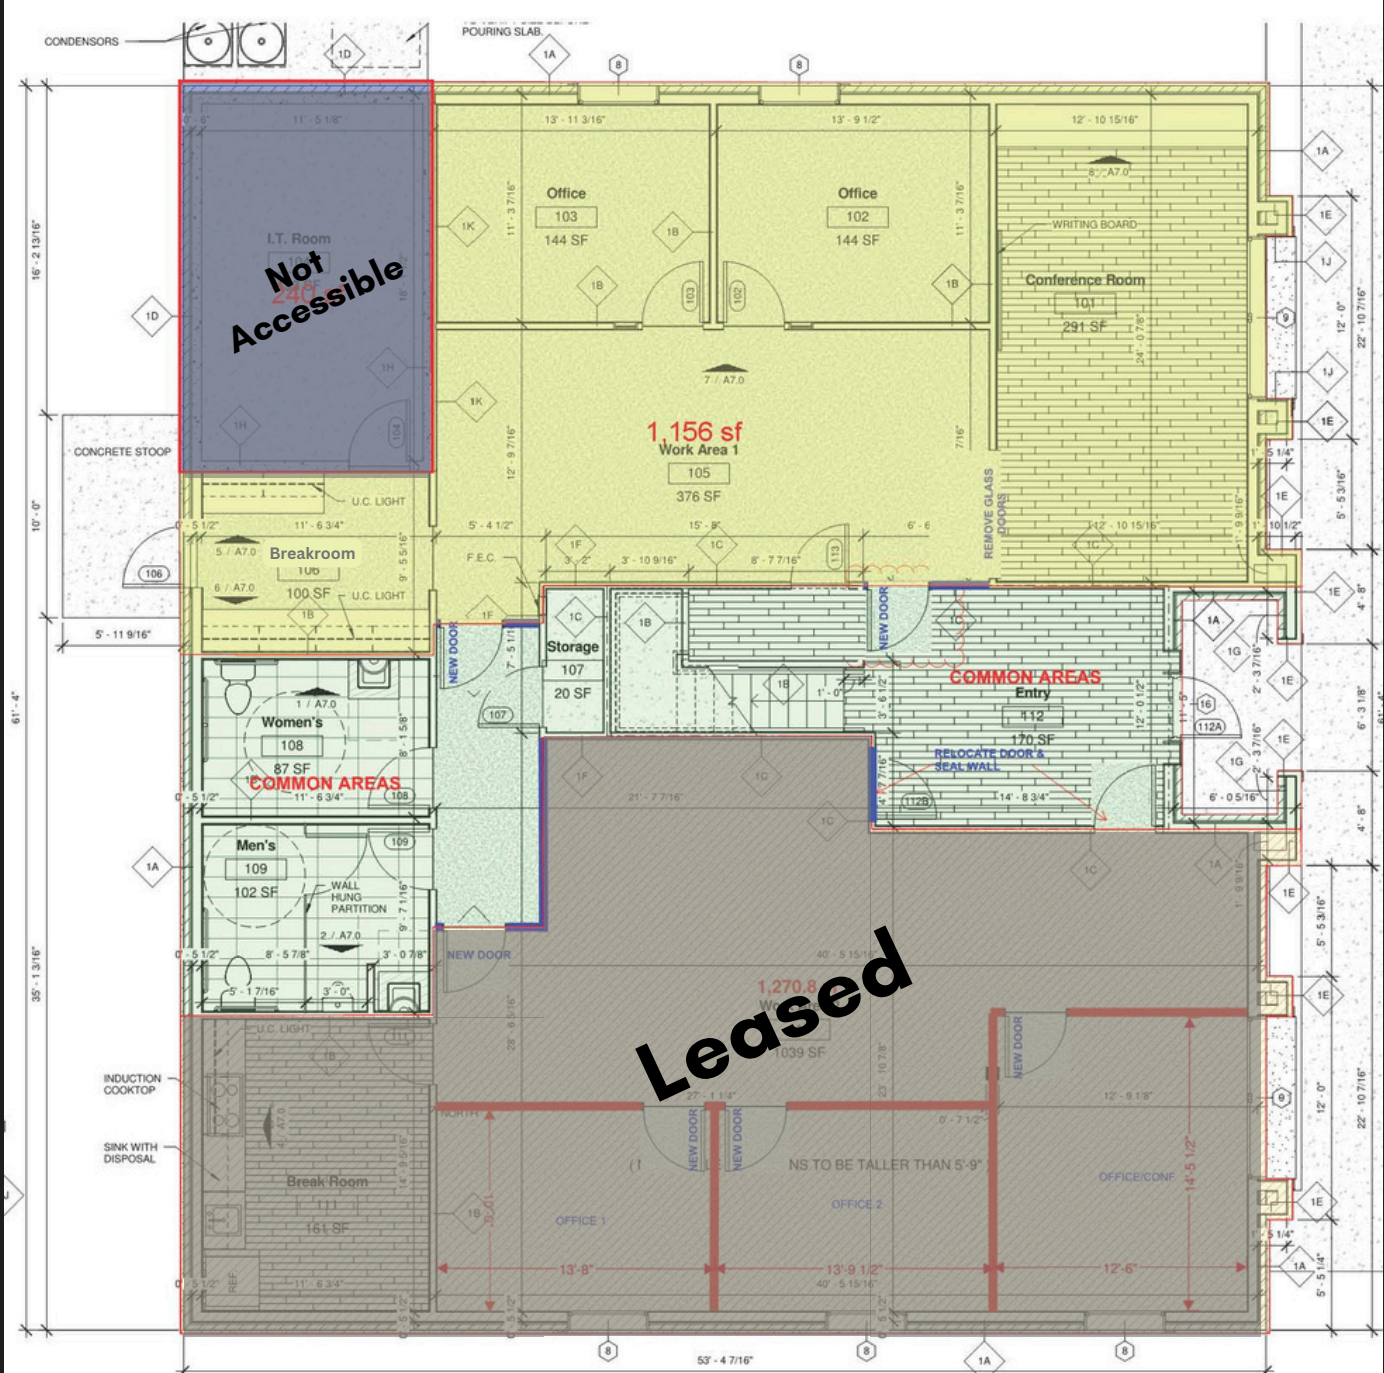

Wall Street Suites

920 Wall St Suite 105
 Norman, OK 73069
 405-701-8881

① GROUND FLOOR
 1/4" = 1'-0"

FIRST FLOOR GROSS SQUARE FOOTAGE = 3,230 S.F.

Availability:

Rate:

- Suite 105: 1,156 SF
- Rent: \$20/SF + NNN: \$2/SF