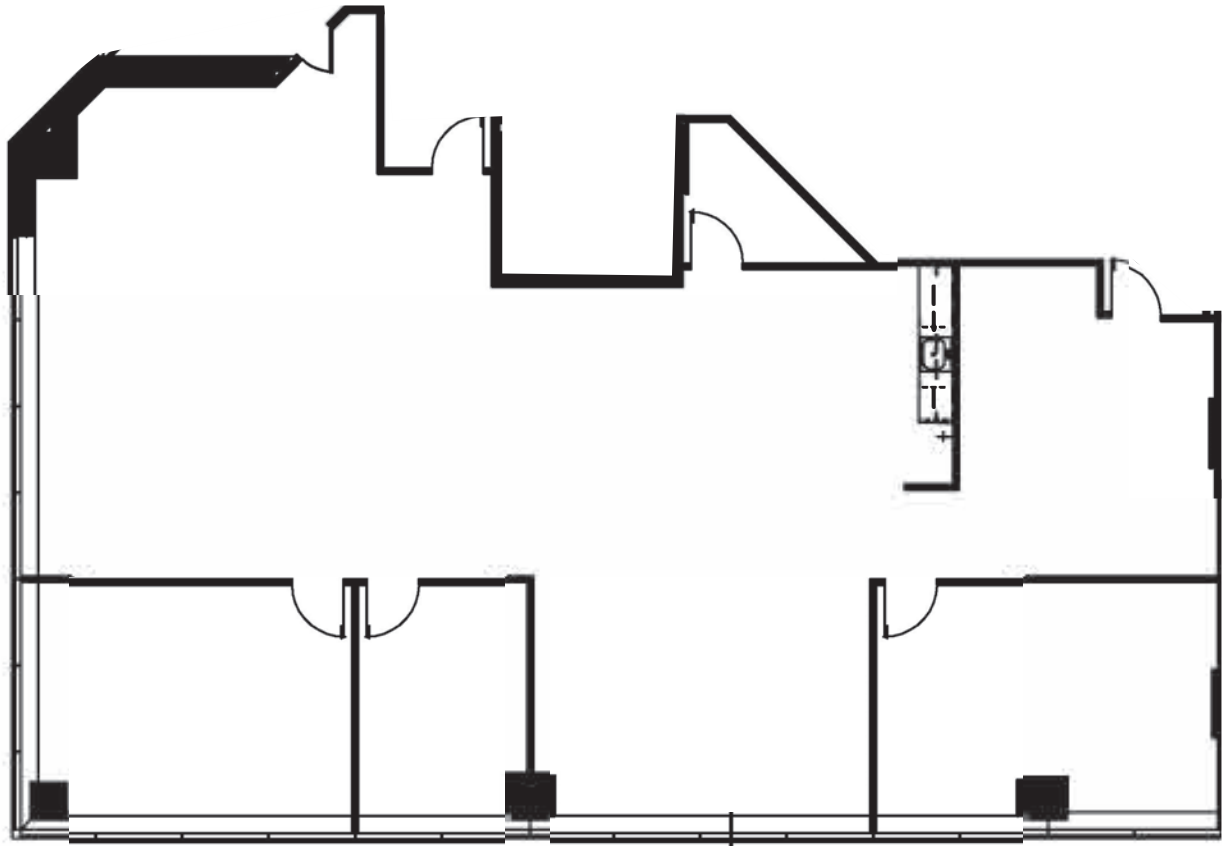

SUITE 240

3,540 SF

400
S COLORADO

W. RYAN STOUT
303.886.3327
ryan.stout@cushwake.com

ZACHARY T. WILLIAMS
303.813.6474
zach.williams@cushwake.com

CAITLIN ELLENSON
303.312.1914
caitlin.ellenson@cushwake.com

 CUSHMAN &
WAKEFIELD