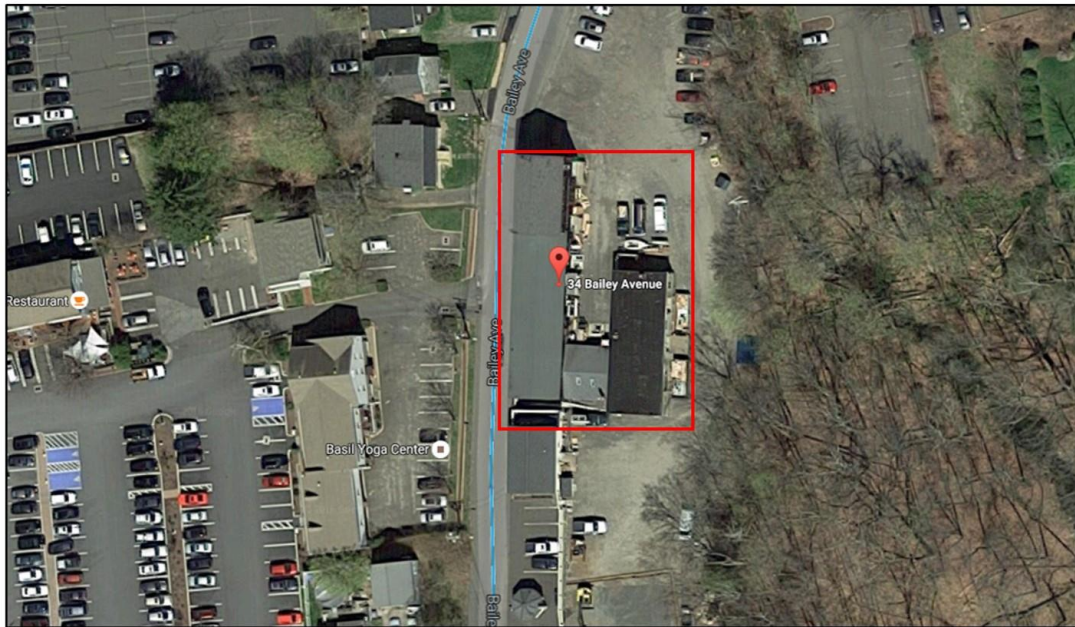

FOR LEASE

34 Bailey Avenue, Ridgefield, CT **Rare Industrial /Warehouse Space**

- **Space 1 – 750 SF of Storage Space - \$1,000 PM**
- **Space 2 – 800 SF of Warehouse Space - \$1,100.00 PM**
- **Loading Dock**
- **Includes Electricity**
- **In Town Location**