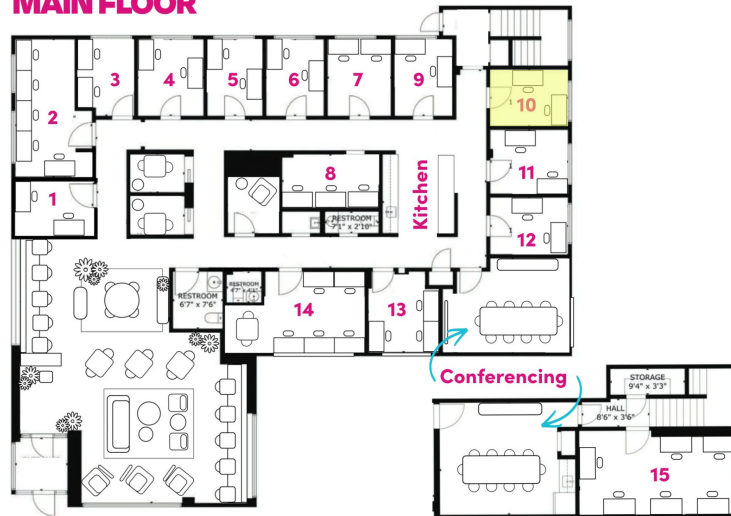

# OFFICE SUITE 10

Main Floor suite with north facing window. Close proximity to the Kitchen and both Conferencing Rooms.

Sized for 1-2 desks | 78 sq. ft.

Starting at: \$1,100/mo

## MAIN FLOOR