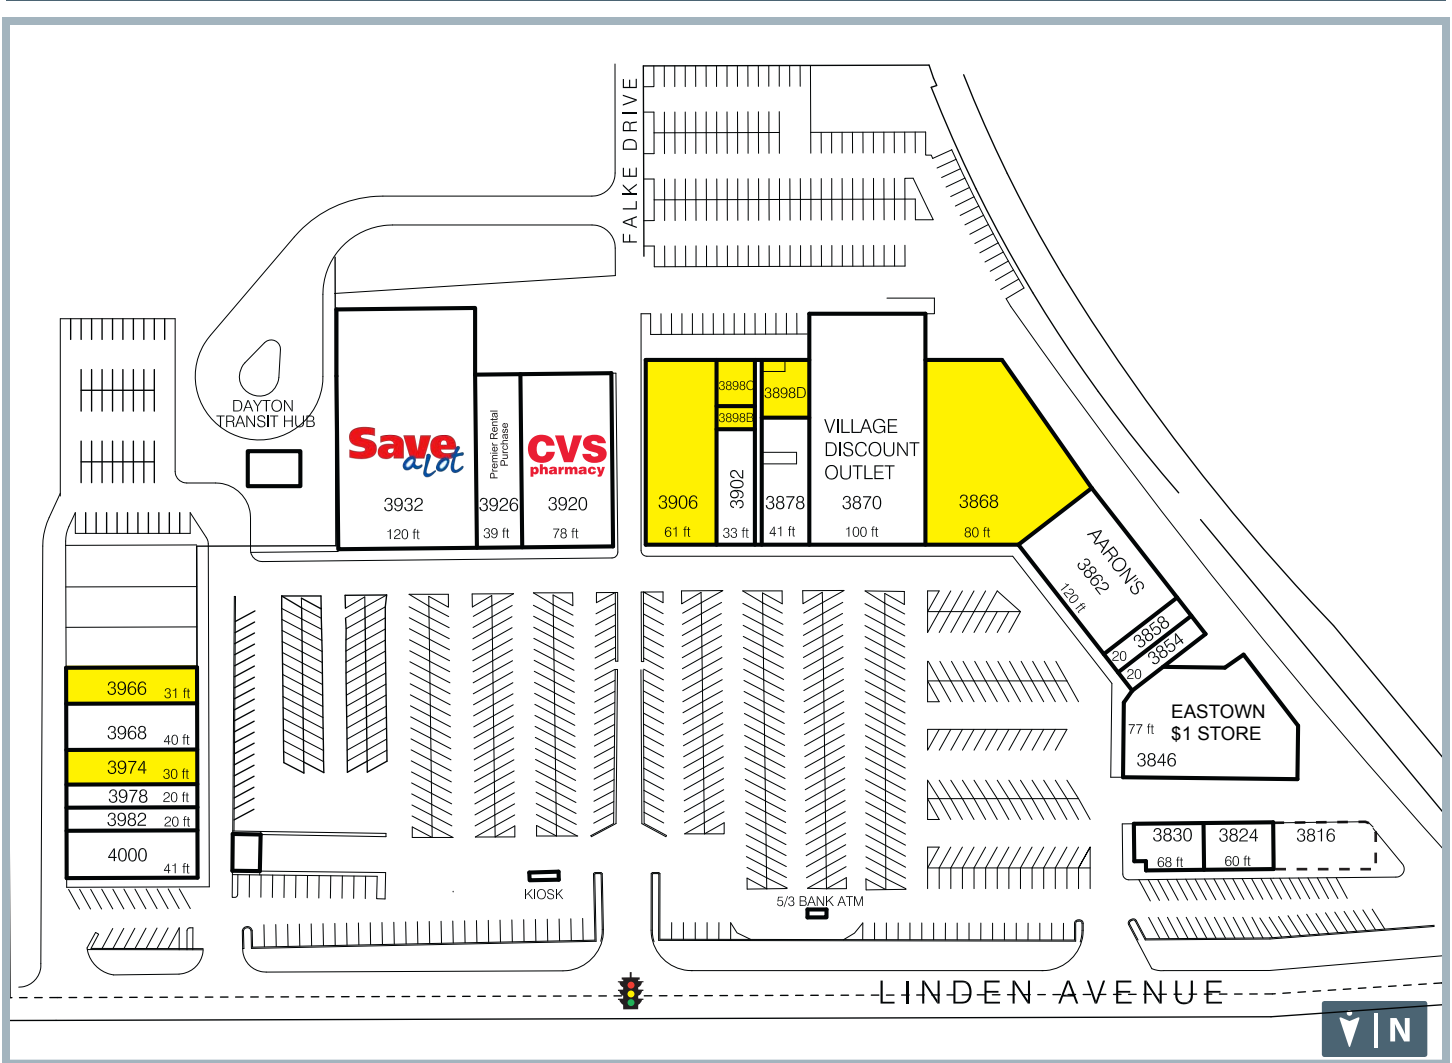

DAYTON, OHIO • EASTTOWN SHOPPING CENTER

LEASE INFORMATION:

- » 700 - 17,450 square feet available
- » Rent: \$7.00 - \$12.00 per square foot
- » Office space available up to 10,000 square feet
- » Excellent retail and office space opportunities available

MAJOR TENANTS:

- » CVS Pharmacy
- » Save A Lot
- » Aaron's
- » Rent-A-Center
- » Fifth Third Bank
- » Key Bank

DAILY TRAFFIC COUNTS: (SOURCE: MIAMI VALLEY REGIONAL PLANNING COMMISSION)

- » 84,288 cars on State Route 35
- » 39,400 cars on Woodman Drive
- » 13,843 cars on Linden Avenue

Easttown Shopping Center, located in Dayton, Ohio, is a community center with superb regional access and great visibility from State Route 35. Approximately 100,000 people live within three miles of the center. Save-A-Lot opened in 2015 joining existing retailers such as CVS Pharmacy, Key Bank and others. Easttown Shopping Center is in Dayton's Enterprise Zone, which provides tax incentive programs to area businesses.

AREA MAP:

DAYTON, OHIO • EASTOWN SHOPPING CENTER

TENANT	LOCATION	SPACE FT ²	TENANT	LOCATION	SPACE FT ²
---	3816- Possible Expansion Area		AVAILABLE	3898C	1,200
Sun Cleaners	3824	2,430	AVAILABLE	3898D	1,700
Fifth Third Bank	3830	2,400	Boost Mobile	3902	3,000
Eastown \$1.00 Store	3846	13,000	AVAILABLE	3906	9,760
L.A. Nails	3854	1,600	CVS Pharmacy	3920	12,000
Cricket Wireless	3858	1,600	Premier Rental Purchase	3926	5,700
Aaron's	3862	7,500	Save-A-Lot	3932	25,000
AVAILABLE	Lower Level Rear	25,000	AVAILABLE	3966	3,450
AVAILABLE	3868	17,450	Rent-A-Center	3968	4,400
Village Discount Outlet	3870	19,000	AVAILABLE	3974	3,360
Game Stop	3878	3,300	Metro PCS	3978	2,200
Fifth Third ATM	3898	100	Great Clips	3982	1,600
AVAILABLE	3898B	700	Key Bank	4000	4,300