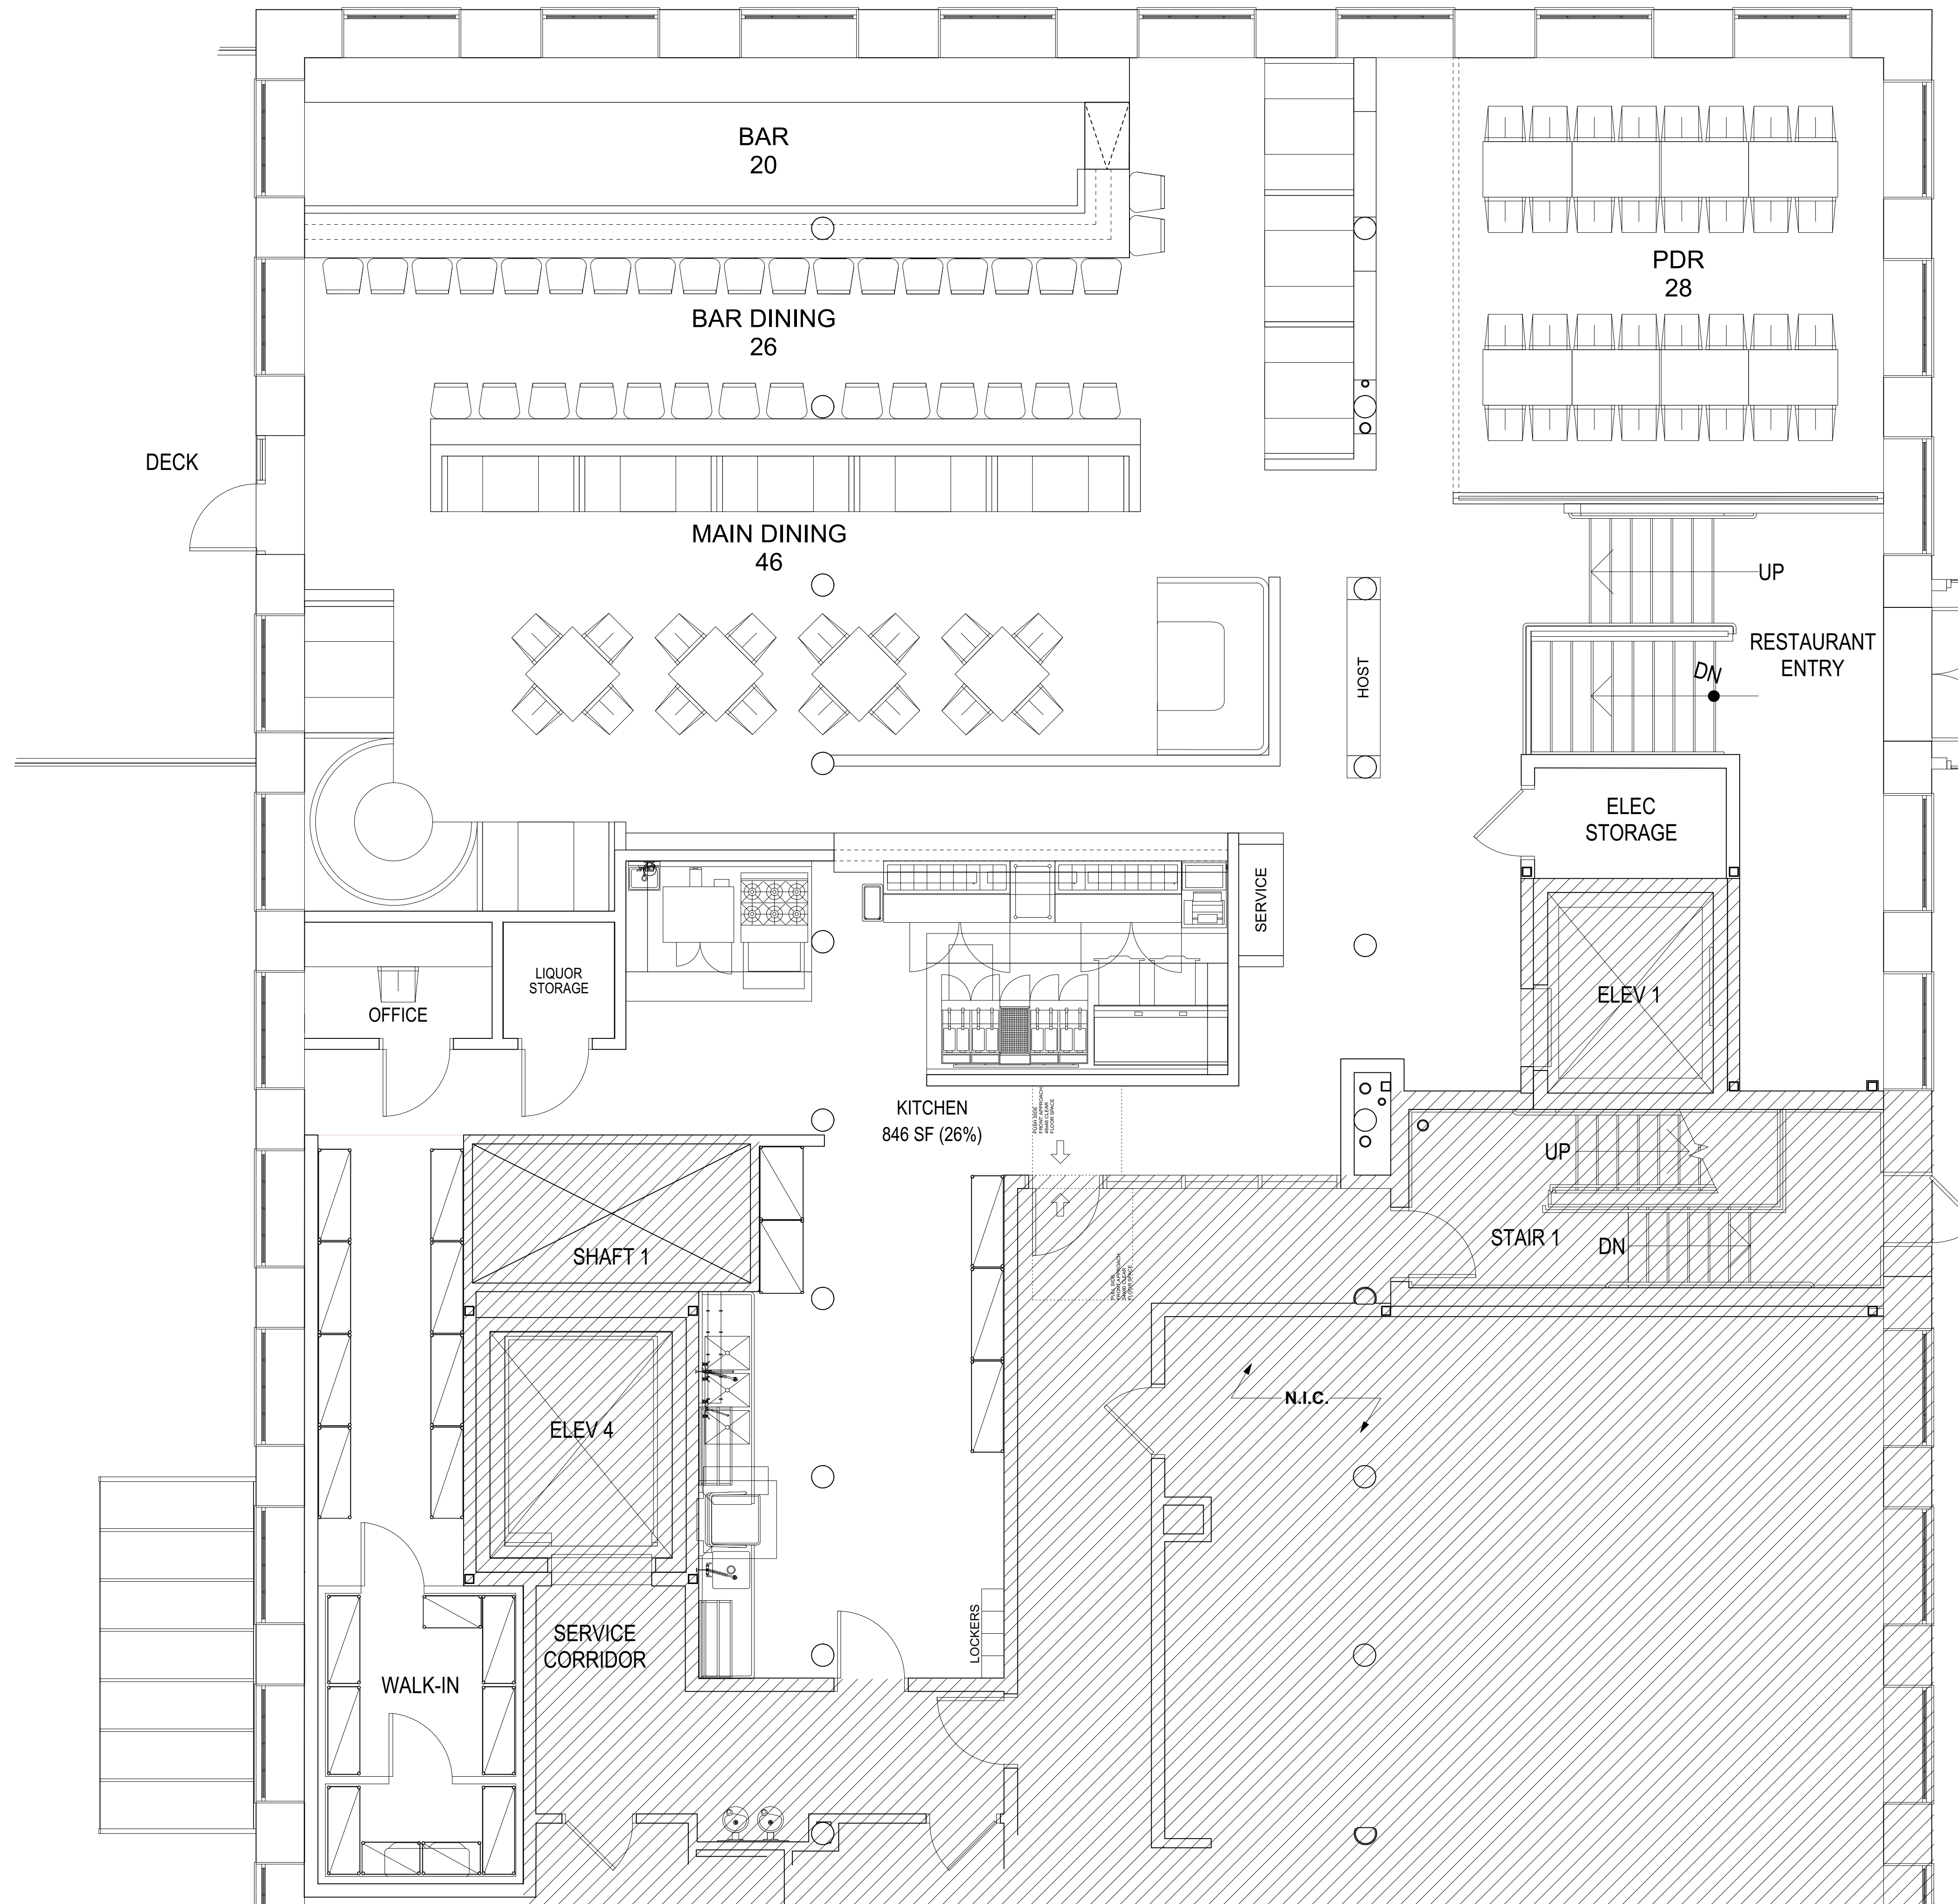

THORNDIKE EXCHANGE

LEVEL 2 SEATING SUMMARY

BAR	= 20
BAR DINING	= 26
DINING	= 46
PRIVATE DINING ROOM	= 28

TOTAL INTERIOR SEATING = 120

LEVEL 2 SQUARE FOOTAGE

TOTAL SQUARE FOOTAGE = 4900 SQ FT

SOUSA design
A r c h i t e c t s