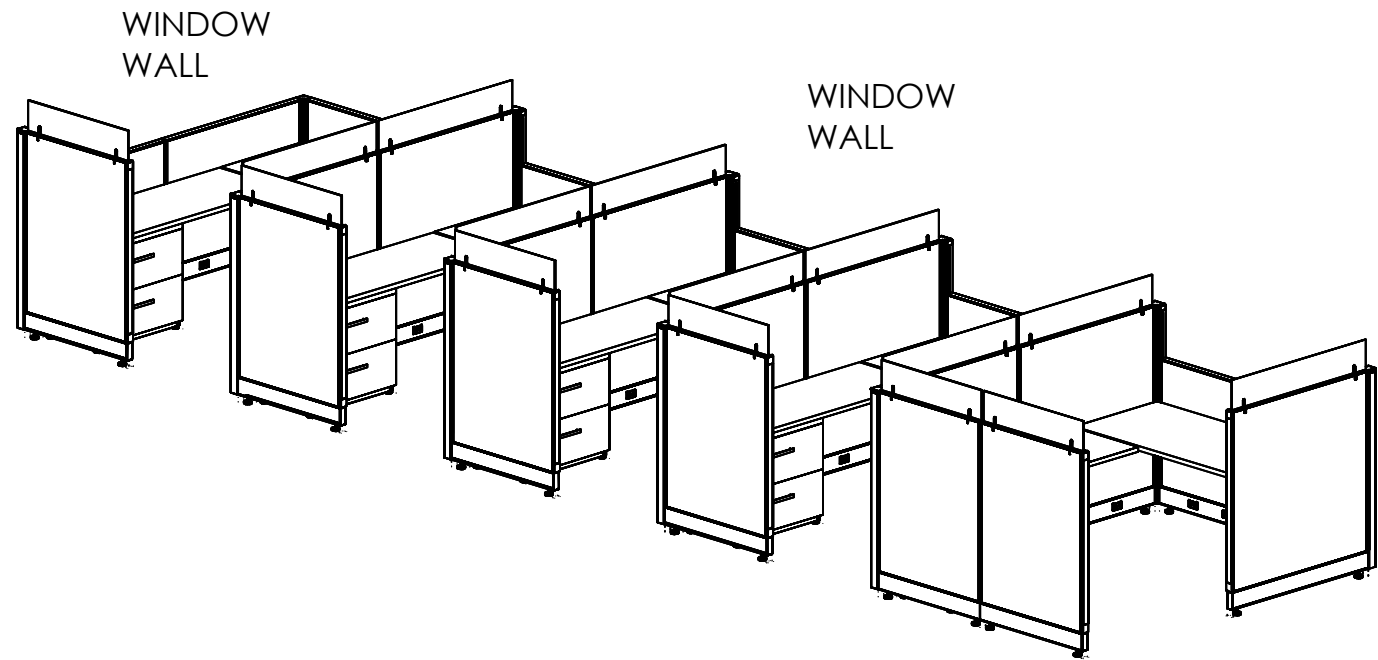

SCALE: 3/16"=1'-0"

DRAWN BY: RLK

DATE: 02.07.17

REVISIONS	BY
02.07.17	RLK
02.16.17	RLK

PANELS ALONG WINDOW - 39H
ALL OTHER PANELS - 53H WITH A 8H FRAMELESS GLASS - TOTAL HEIGHT - 61H