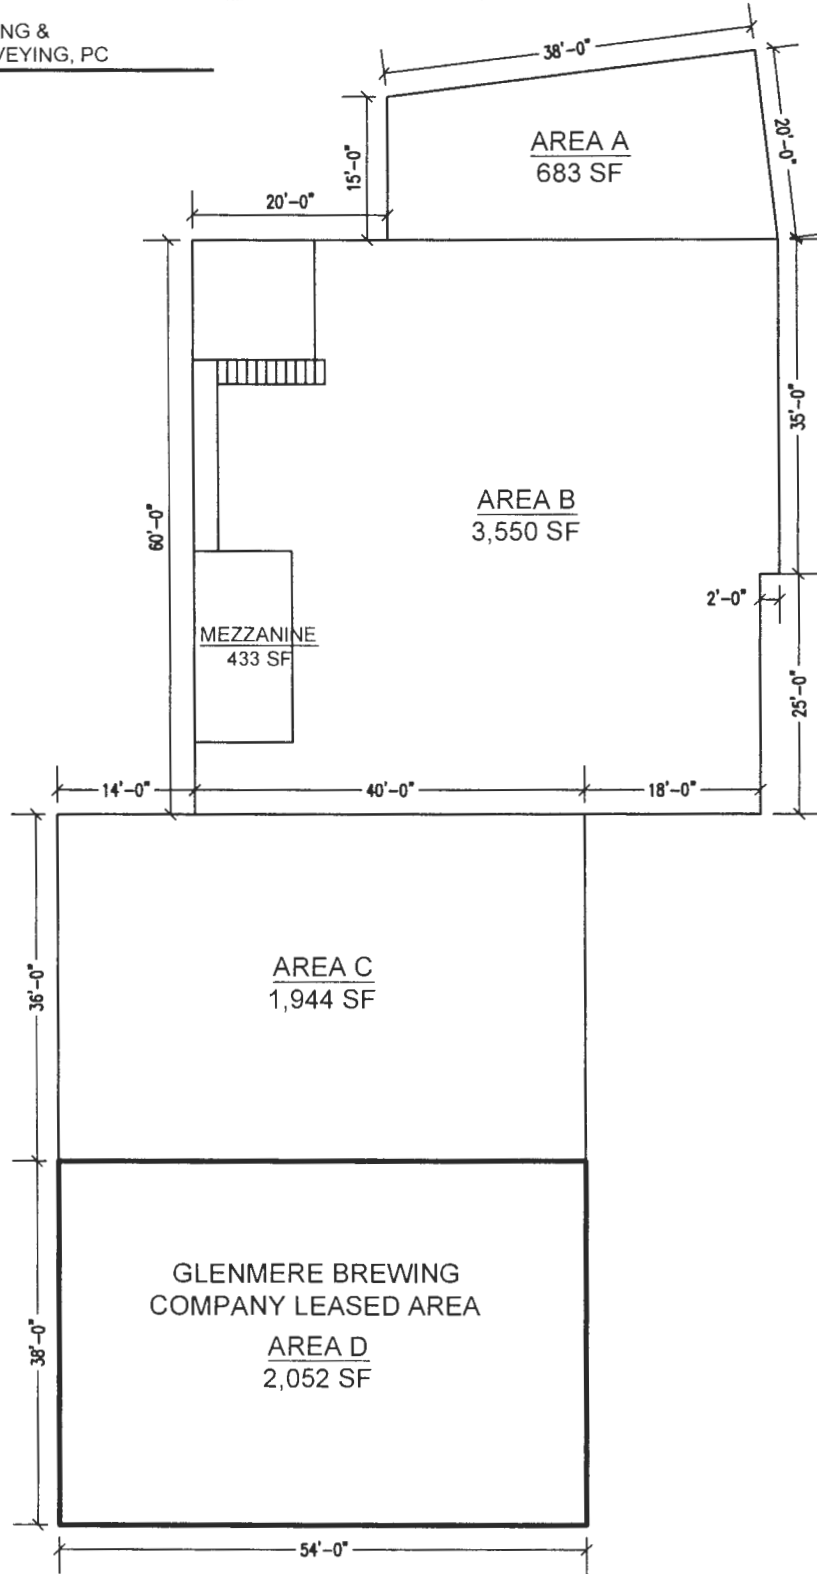

261 Greenwich Ave
Goshen, NY 10924
845-291-8650
Fax 845-291-8657

GLENMERE BREWING COMPANY EXISTING BUILDING PLAN

SCALE: 1" = 20'
DATE: NOV. 11 2015

120174