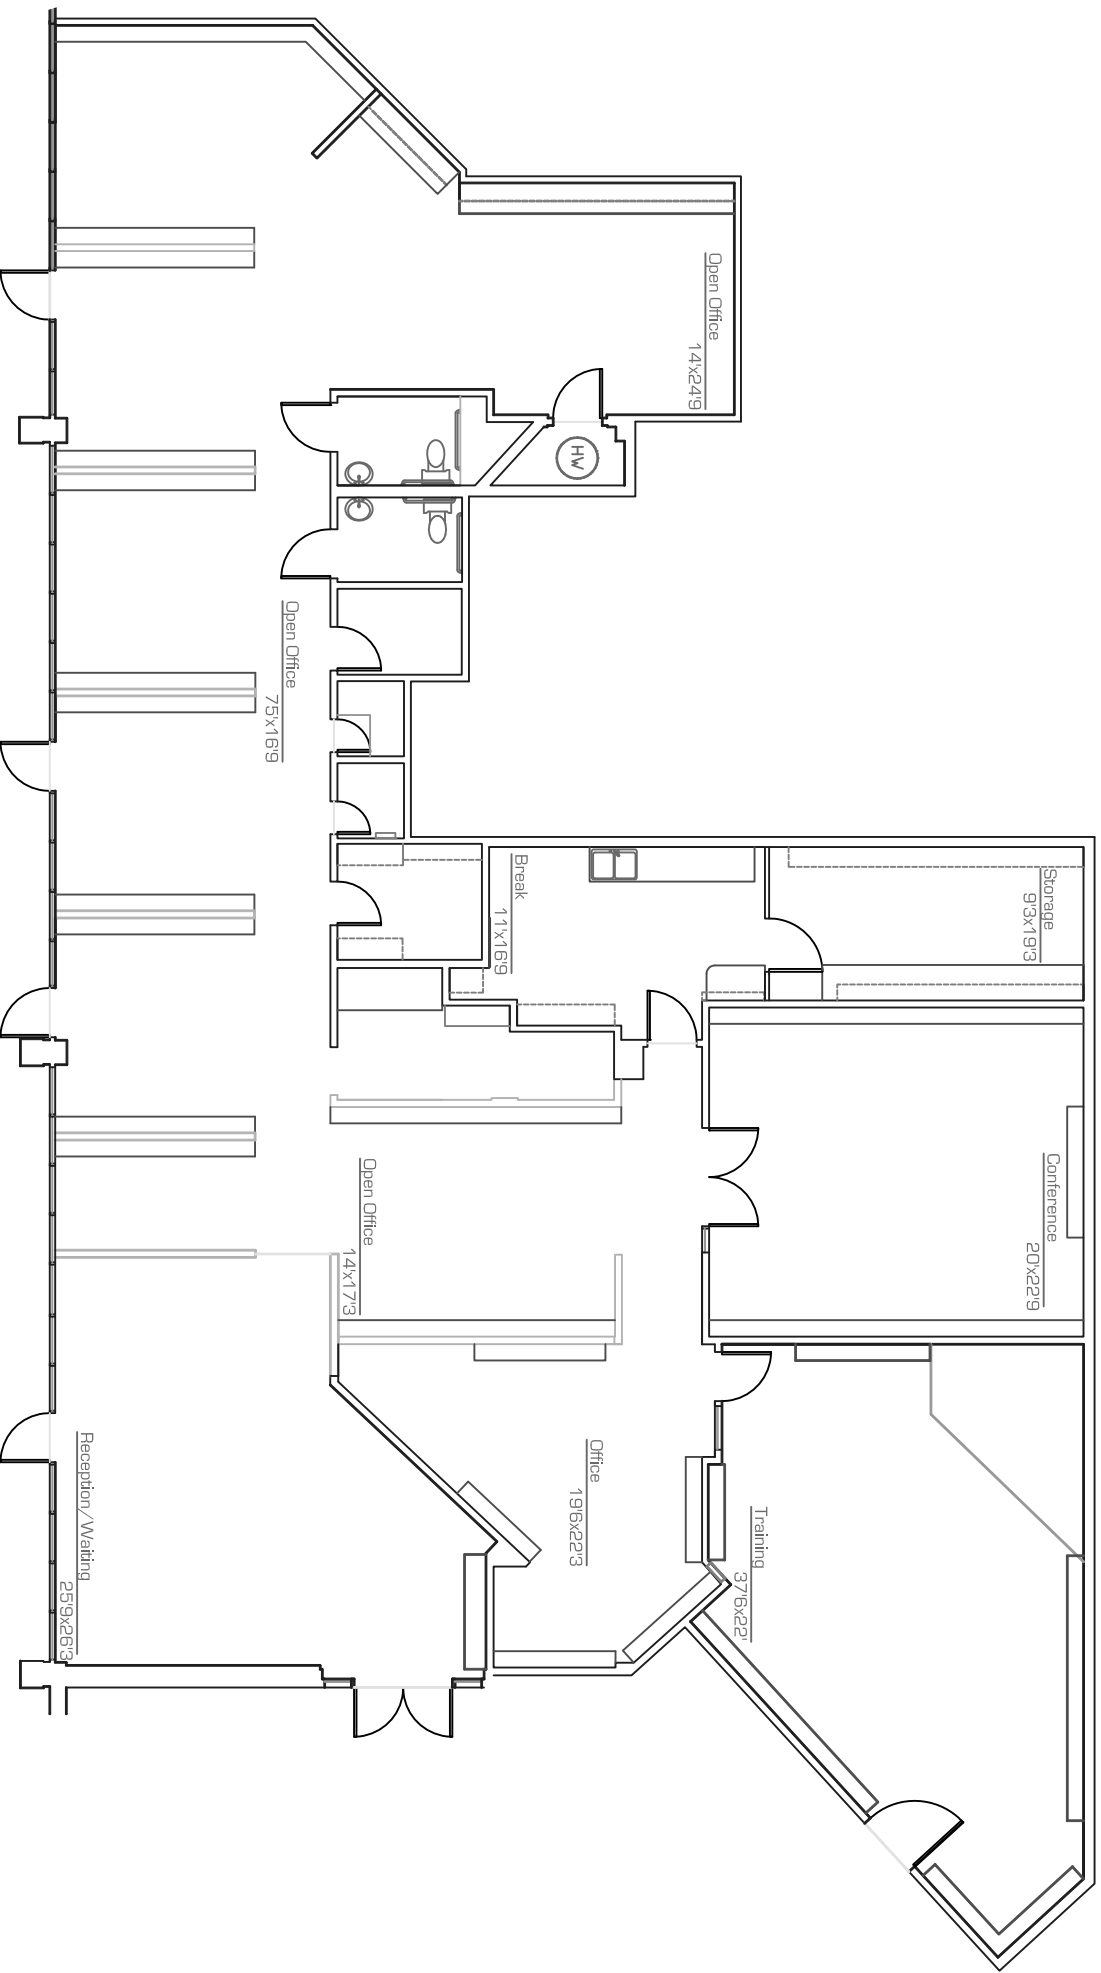

Scottsdale City Center

7201 East Camelback Road . Scottsdale
Suite 100 - 5,498 RSF

as-built

scale: nts

22.Oct.2010

*All dimensions are approximate and all information is of general nature.

precision **DIMENSIONS**

as-built . space plans
architectural design

6 0 2 . 7 9 0 . 6 4 1 2