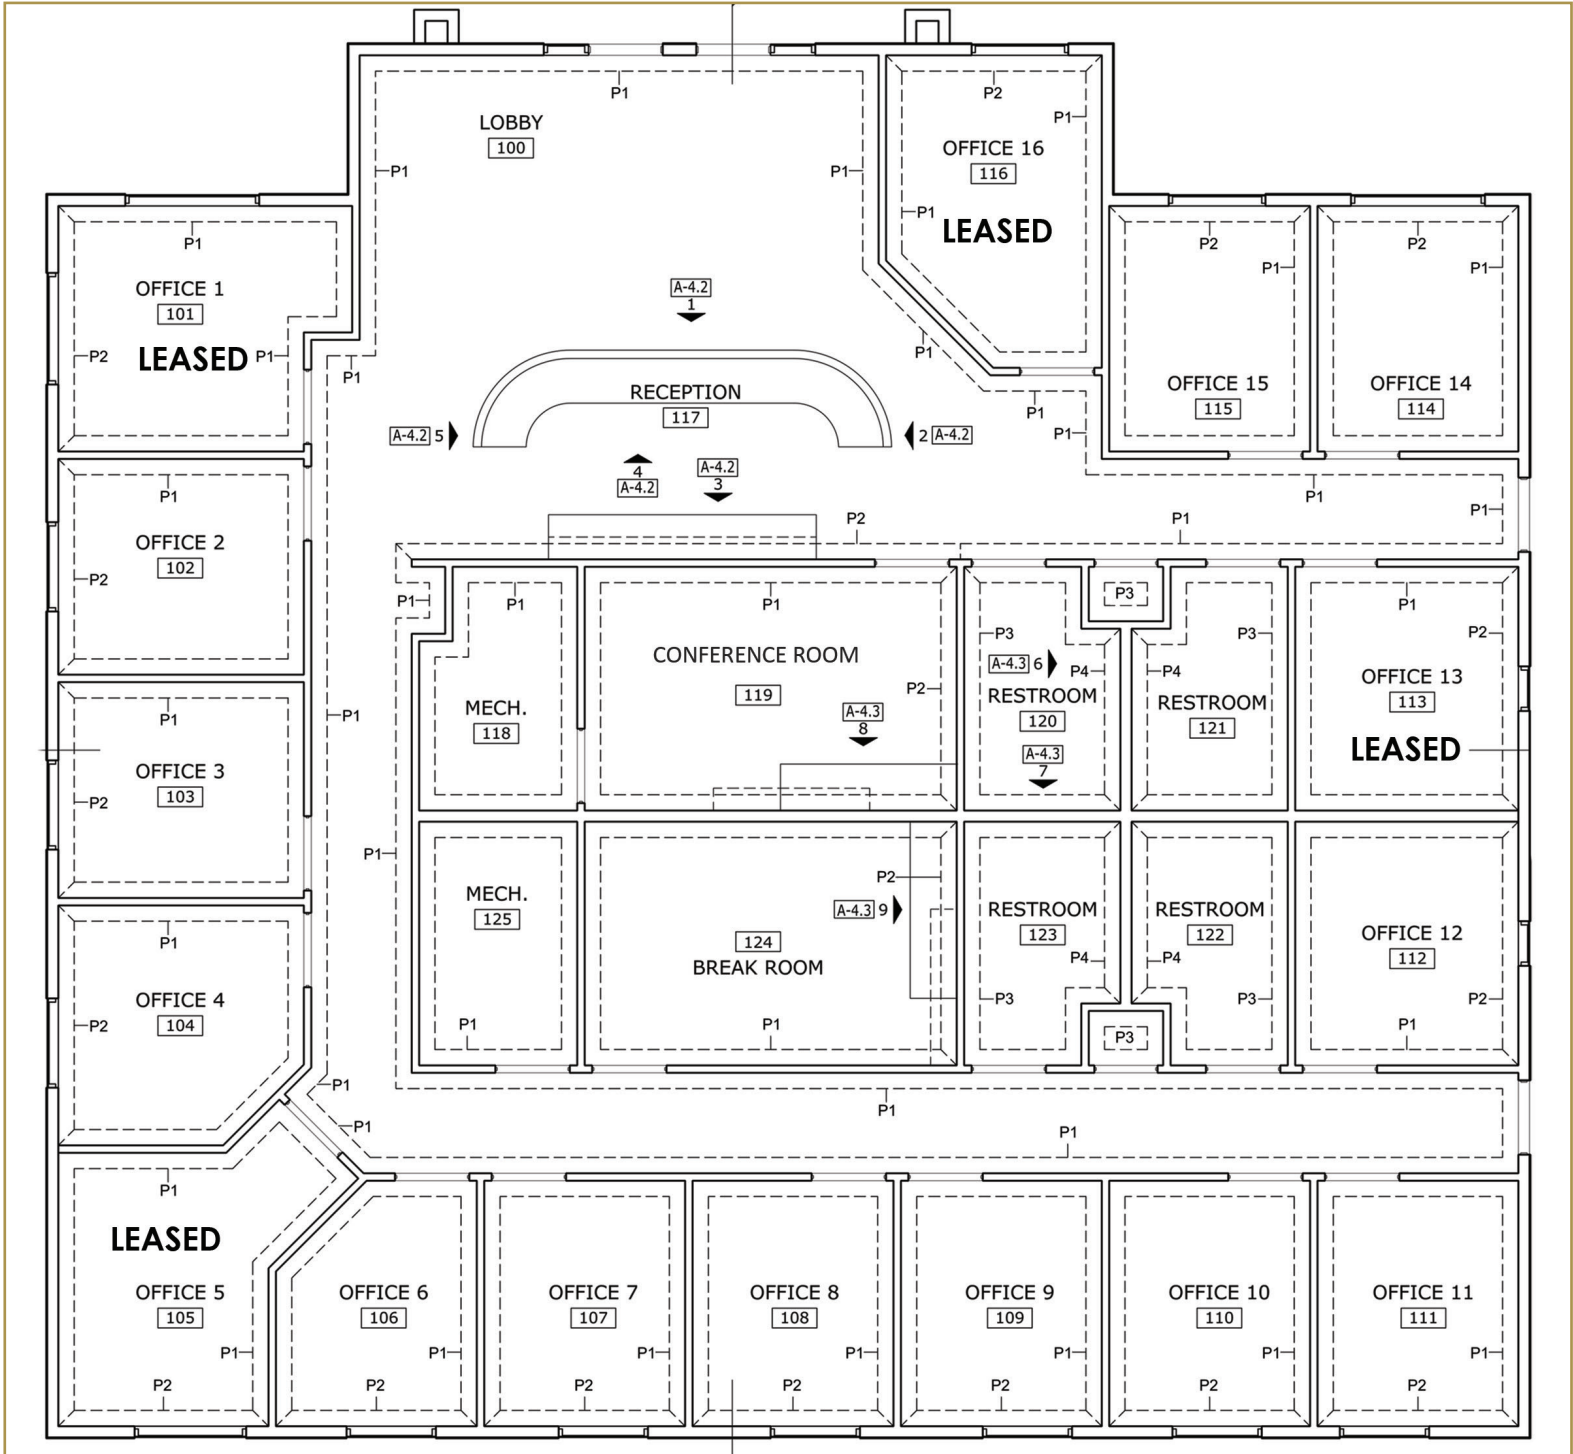

MARK BOTTLES
REAL ESTATE SERVICES

Executive Office Suites For Lease

82 S Baltic Ave

Meridian, Idaho 83642

Floor Plan:

BEN FULCHER

Cell: (208) 859-7407
Office: (208) 947-1073
bfulcher@markbottles.com

NORM BROWN

Cell: (208) 866-2450
Office: (208) 947-1086
nbrown@markbottles.com

839 S. Bridgeway Place
Eagle, Idaho

P(208) 377-5700 F(208) 377-0035

www.markbottles.com