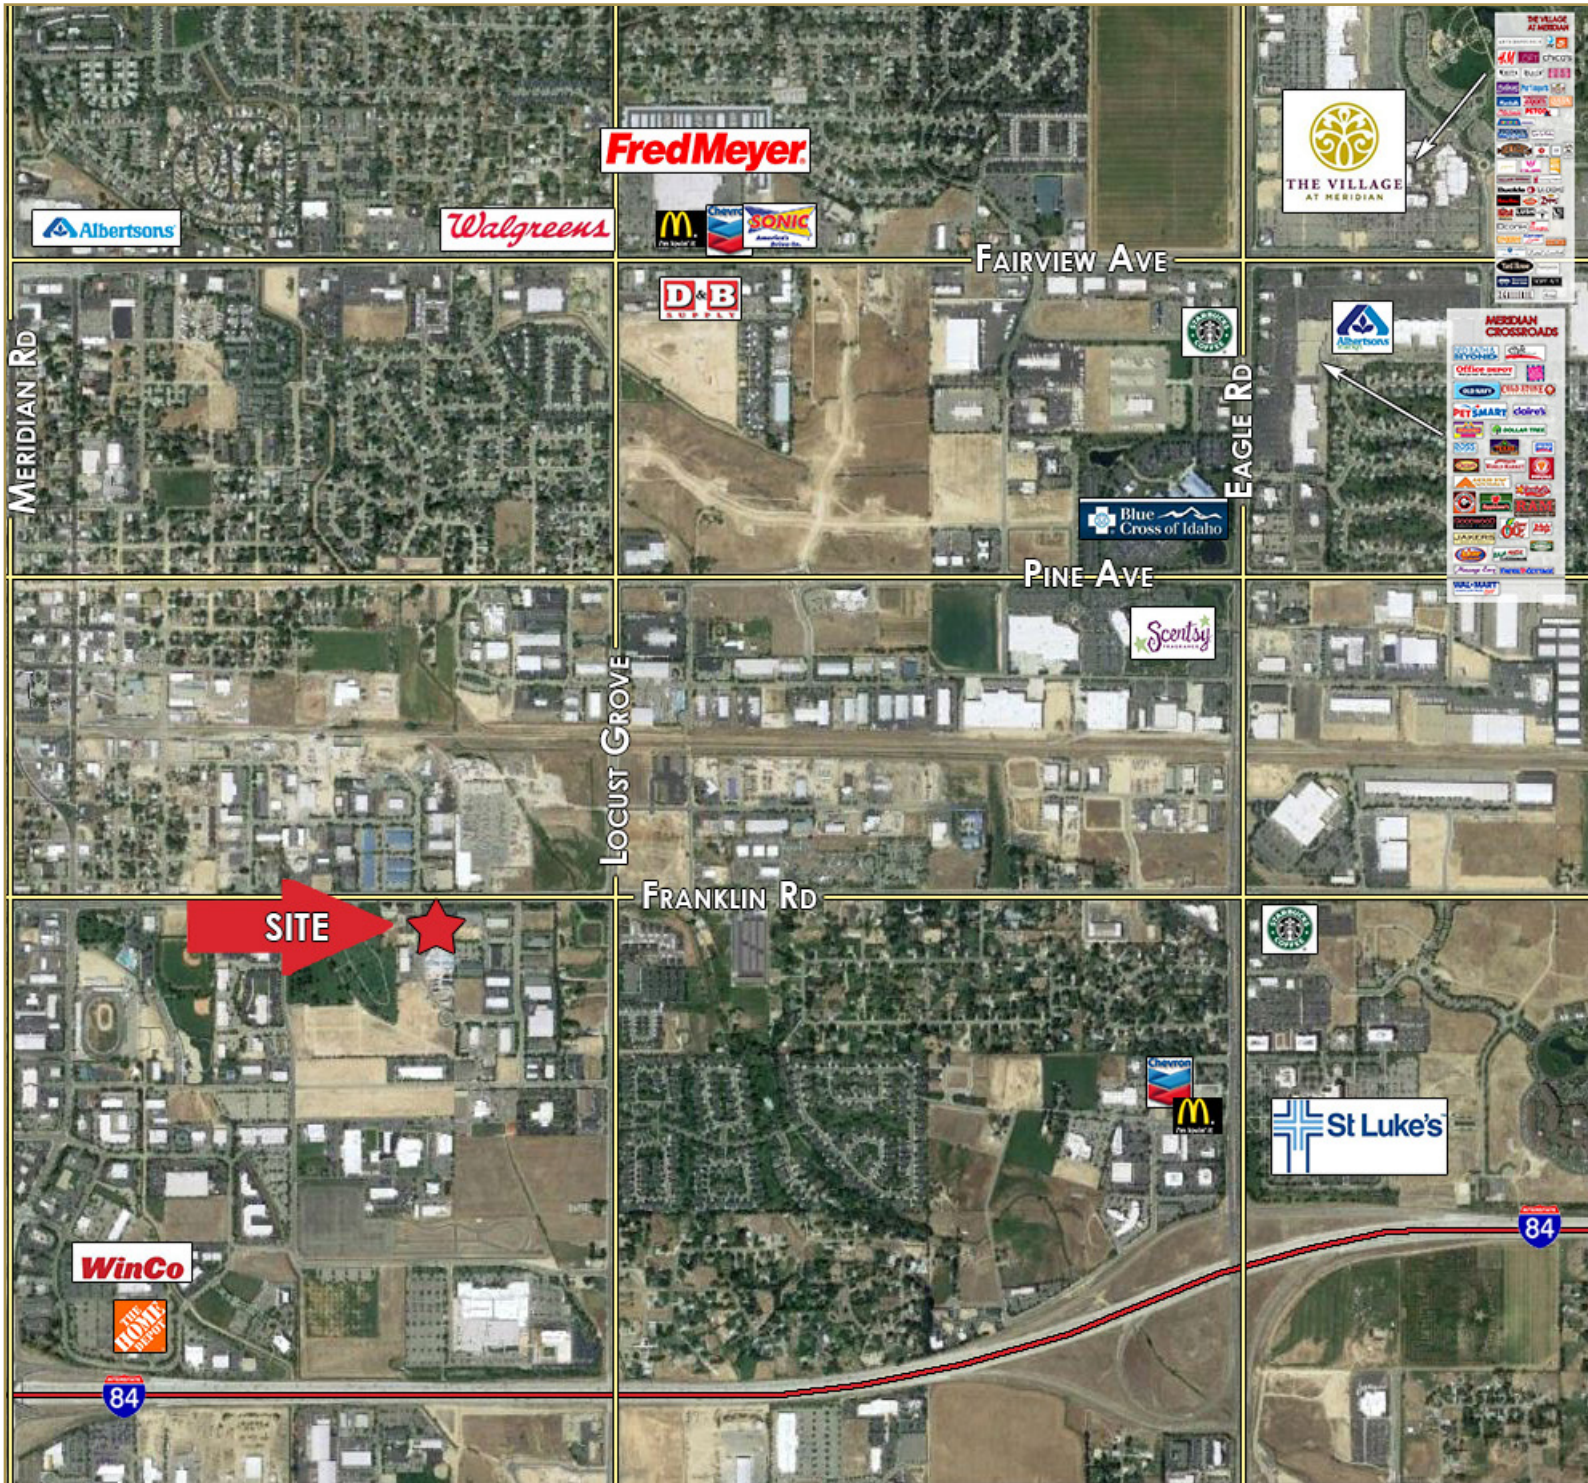

MARK BOTTLES
REAL ESTATE SERVICES

Executive Office Suites For Lease 82 S Baltic Ave

Meridian, Idaho 83642

Aerial:

BEN FULCHER

Cell: (208) 859-7407
Office: (208) 947-1073
bfulcher@markbottles.com

NORM BROWN

Cell: (208) 866-2450
Office: (208) 947-1086
nbrown@markbottles.com

839 S. Bridgeway Place
Eagle, Idaho

P(208) 377-5700 F(208) 377-0035

www.markbottles.com

This information, while not guaranteed, is from sources we believe to be reliable. This data is subject to price change, corrections, errors, omissions, prior sale, and/or withdrawal.