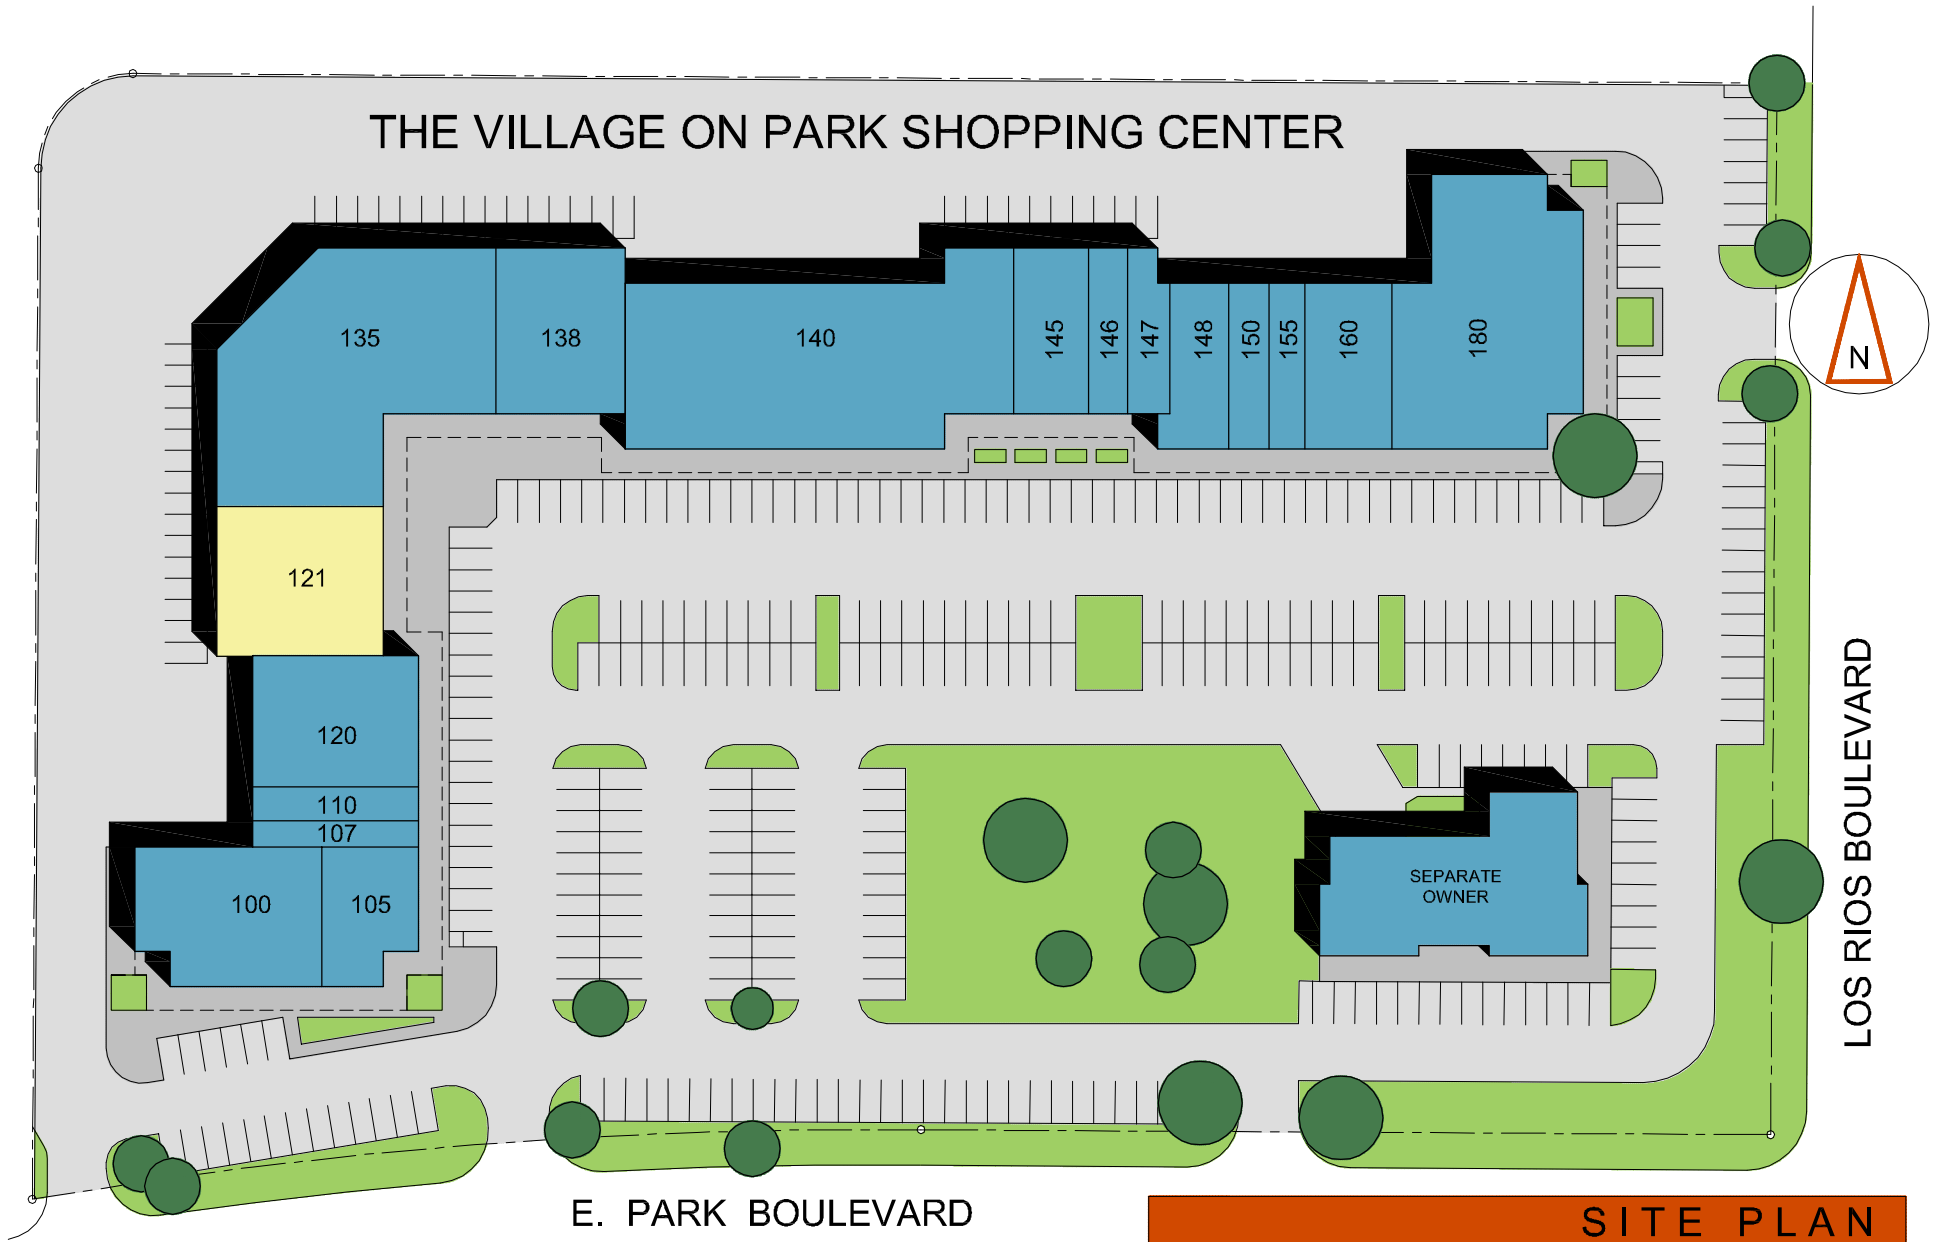

THE VILLAGE ON PARK SHOPPING CENTER

E. PARK BOULEVARD

LOS RIOS BOULEVARD

SITE PLAN

100	KARATE	4497 SF	135	BLUE FIG GROCERY	10106 SF	148	CANDY SHOP	1732 SF
105	MUSICAL SCHOOL	2184 SF	138	BIKE SHOP	3825 SF	150	PARK NAILS	1204 SF
107	FARMERS INSURANCE	748 SF	140	DANCE STUDIO	11500 SF	155	BEST SALON	1050 SF
110	Q DONUTS	1000 SF	145	FLORIST	2209 SF	160	PARK WINE AND LIQUORS	2603 SF
120	NAPOLI'S	3900 SF	146	EDWARD JONES	1150 SF	180	WORKOUT GYM	8145 SF
121	VACANT	4410 SF	147	DRIVING SCHOOL	1260 SF			