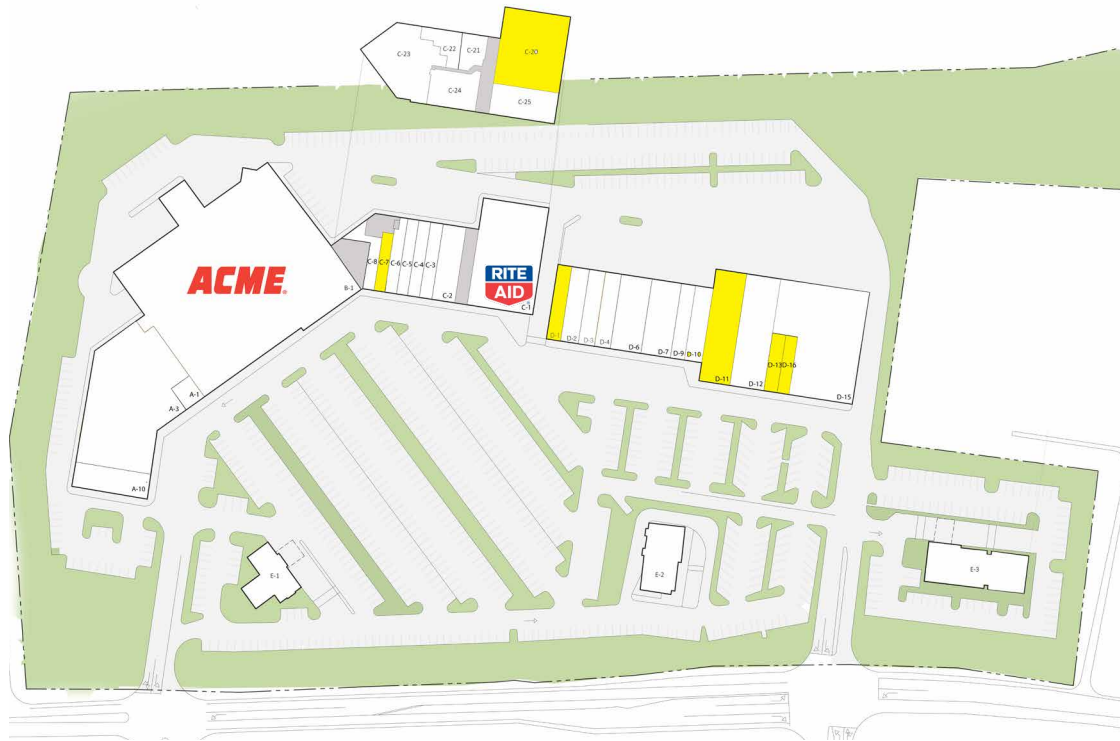

LAKEVIEW SHOPPING CENTER

1505-1515 ROUTE 22
BREWSTER, NY 10509

987 - 8,209 SF

RETAIL SPACE AVAILABLE

- Located in the Town of Southeast in Putnam County, NY. Lakeview Plaza is a 177,000 SF shopping center anchored by a 54,000 SF ACME Supermarket
- The location benefits greatly from the traffic traveling north and south on Route 22, which has an average daily traffic count of 30,500 and signalized access
- Facade renovation underway & new pylon sign installed!
- Planet Fitness coming soon!

GLA
177,029 SF

PARKING
908 SPACES

ACRES
23.06

203.862.5422

JALLEGRETTI@UBPROPERTY.COM

RET
ASING

LAKEVIEW SHOPPING CENTER

1505-1515 ROUTE 22
BREWSTER, NY 10509

● AVAILABLE ● PRE-LEASING

RETAIL SPACE

A10 - Verizon	3,000 SF
A3 - Planet Fitness	19,685 SF
A1 - UPS	1,100 SF
B1 - ACME	45,366 SF
C8 - VIP Nail Salon	1,335 SF
C7 - AVAILABLE	1,035 SF
C6 - Synchronicity	893 SF
C5 - Raymond Opticians	1,388 SF
C4 - Supercuts	1,200 SF
C3 - Peachwave	1,450 SF
C2 - Mezzaluna	2,880 SF
C1 - Rite Aid	11,115 SF
D1 - AVAILABLE	2,053 SF
D2 - Empire Bagels	2,000 SF
D3 - Houlihan Lawrence	1,995 SF
D4 - Wandering Dave's	1,228 SF
D6 - Feed Barn	4,772 SF
D7 - Brewster Wine & Liquor	4,000 SF
D9 - Harlan Check Cashing	1,900 SF
D10 - Brewster Smoke Shop	2,007 SF
D11 - AVAILABLE	6,202 SF
D12 - Wings Over Water	7,200 SF
D13 - AVAILABLE	1,111 SF
D16 - AVAILABLE	987 SF
D15 - Creative Kids	15,569 SF
E3 - Key Bank	3,418 SF
E2 - Burger King	3,196 SF
E1 - M&T Bank	N/A

OFFICE SPACE

C20 - AVAILABLE	8,931 SF
C21 - Adelaide Environmental	1,677 SF
C21A - PC Studio Architects	1,086 SF
C9/C23 - Putnam Headstart	7,541 SF
C25 - Hong IK Martial Arts	2,661 SF
C26 - Fred Astaire Dance	3,000 SF