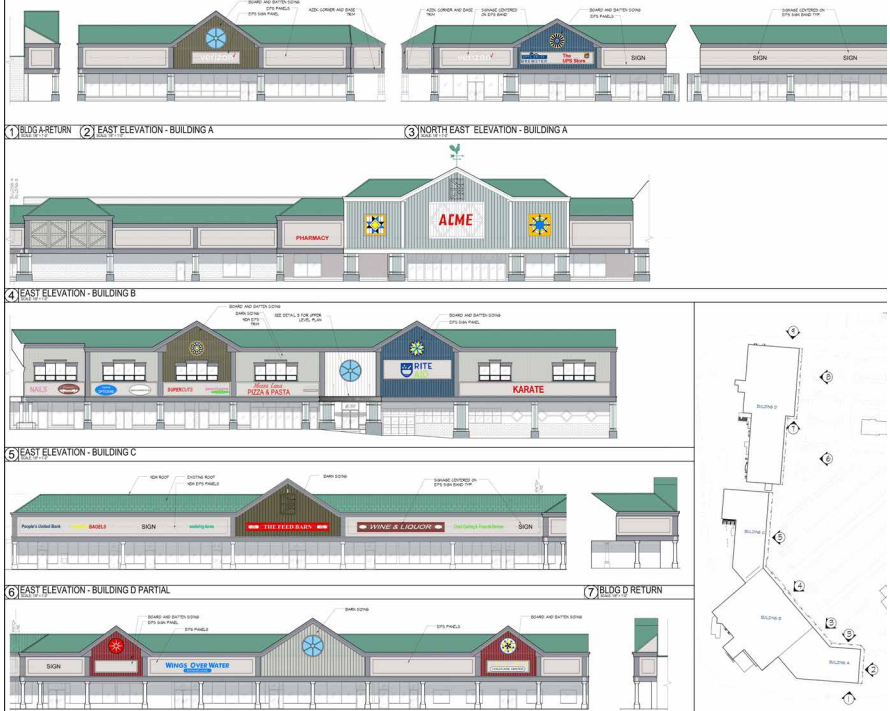

LAKEVIEW SHOPPING CENTER

1505-1515 ROUTE 22
BREWSTER, NY 10509

987 - 8,209 SF

RETAIL SPACE AVAILABLE

- Located in the Town of Southeast in Putnam County, NY. Lakeview Plaza is a 177,000 SF shopping center anchored by a 54,000 SF ACME Supermarket
- The location benefits greatly from the traffic traveling north and south on Route 22, which has an average daily traffic count of 30,500 and signalized access
- Facade renovation underway & new pylon sign installed!
- Planet Fitness coming soon!

51K

POPULATION

\$ 111K

MED HH INCOME

\$ 150K

AVG HH INCOME

NEW FAÇADE PLANS

* RENOVATION PENDING MUNICIPAL APPROVAL

GLA
177,029 SF

PARKING
908 SPACES

ACRES
23.06

203.862.5422

JALLEGRETTI@UBPROPERTY.COM

RET
ASING

LAKEVIEW SHOPPING CENTER

1505-1515 ROUTE 22
BREWSTER, NY 10509

● AVAILABLE ● PRE-LEASING

RETAIL SPACE

A10 - Verizon	3,000 SF
A3 - Planet Fitness	19,685 SF
A1 - UPS	1,100 SF
B1 - ACME	45,366 SF
C8 - VIP Nail Salon	1,335 SF
C7 - AVAILABLE	1,035 SF
C6 - Synchronicity	893 SF
C5 - Raymond Opticians	1,388 SF
C4 - Supercuts	1,200 SF
C3 - Peachwave	1,450 SF
C2 - Mezzaluna	2,880 SF
C1 - Rite Aid	11,115 SF
D1 - AVAILABLE	2,053 SF
D2 - Empire Bagels	2,000 SF
D3 - Houlihan Lawrence	1,995 SF
D4 - Wandering Dave's	1,228 SF
D6 - Feed Barn	4,772 SF
D7 - Brewster Wine & Liquor	4,000 SF
D9 - Harlan Check Cashing	1,900 SF
D10 - Brewster Smoke Shop	2,007 SF
D11 - AVAILABLE	6,202 SF
D12 - Wings Over Water	7,200 SF
D13 - AVAILABLE	1,111 SF
D16 - AVAILABLE	987 SF
D15 - Creative Kids	15,569 SF
E3 - Key Bank	3,418 SF
E2 - Burger King	3,196 SF
E1 - M&T Bank	N/A