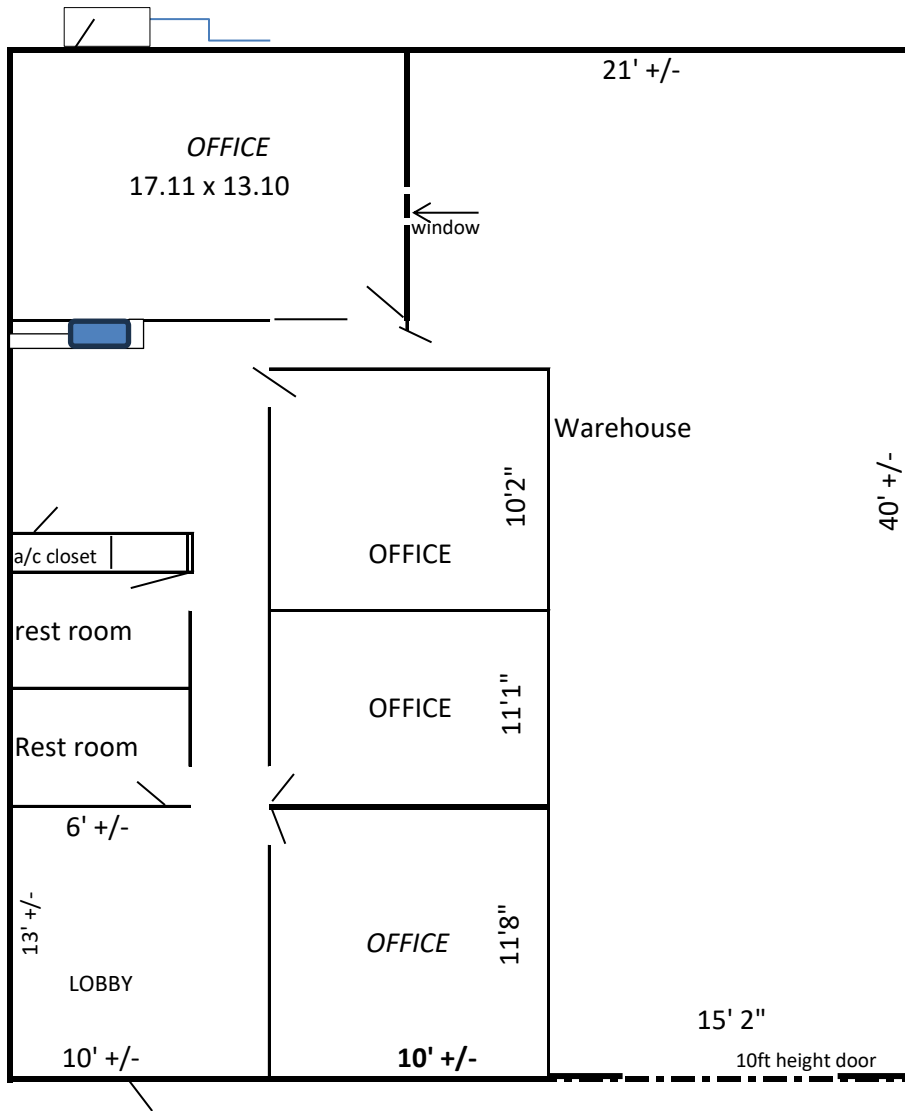

MRI Sherman Plaza Investment Fund, LP
605 South Sherman Street, Suite 705I, Richardson, TX 75081
2100 sq ft

605 S Sherman St Suite 605N
Richardson, TX 75081
972-992-4240

Agent: _____
