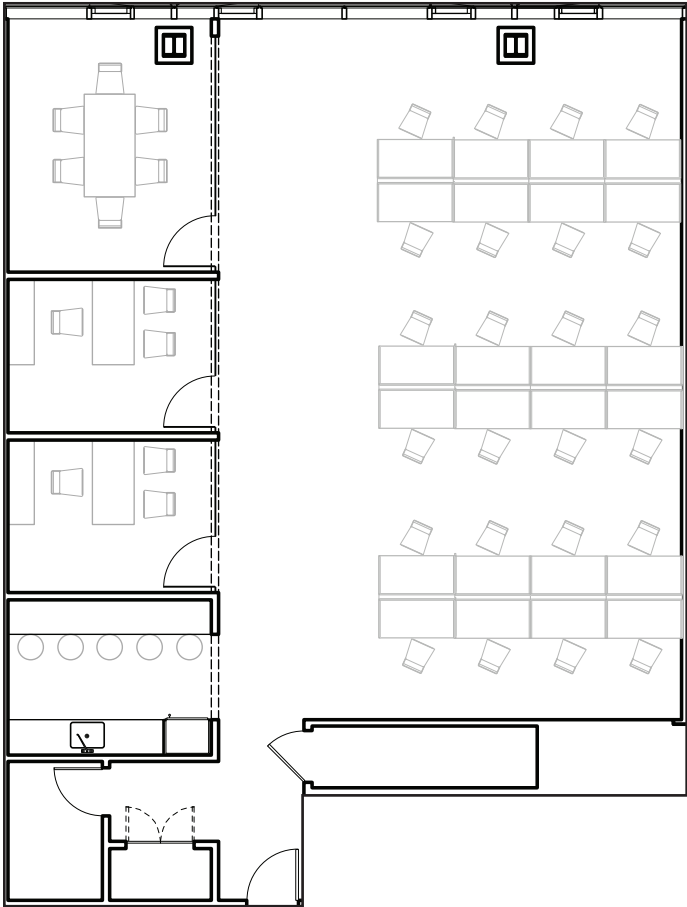

THE REFINERY

at Domino

7TH FLOOR - UNIT 704

2,850 RSF

Features:

- Water and bridge views
- One (1) conference room
- Two (2) offices
- Open seating for 24
- IT closet and resource area
- High-end pantry
- Exposed 13'6" ceilings