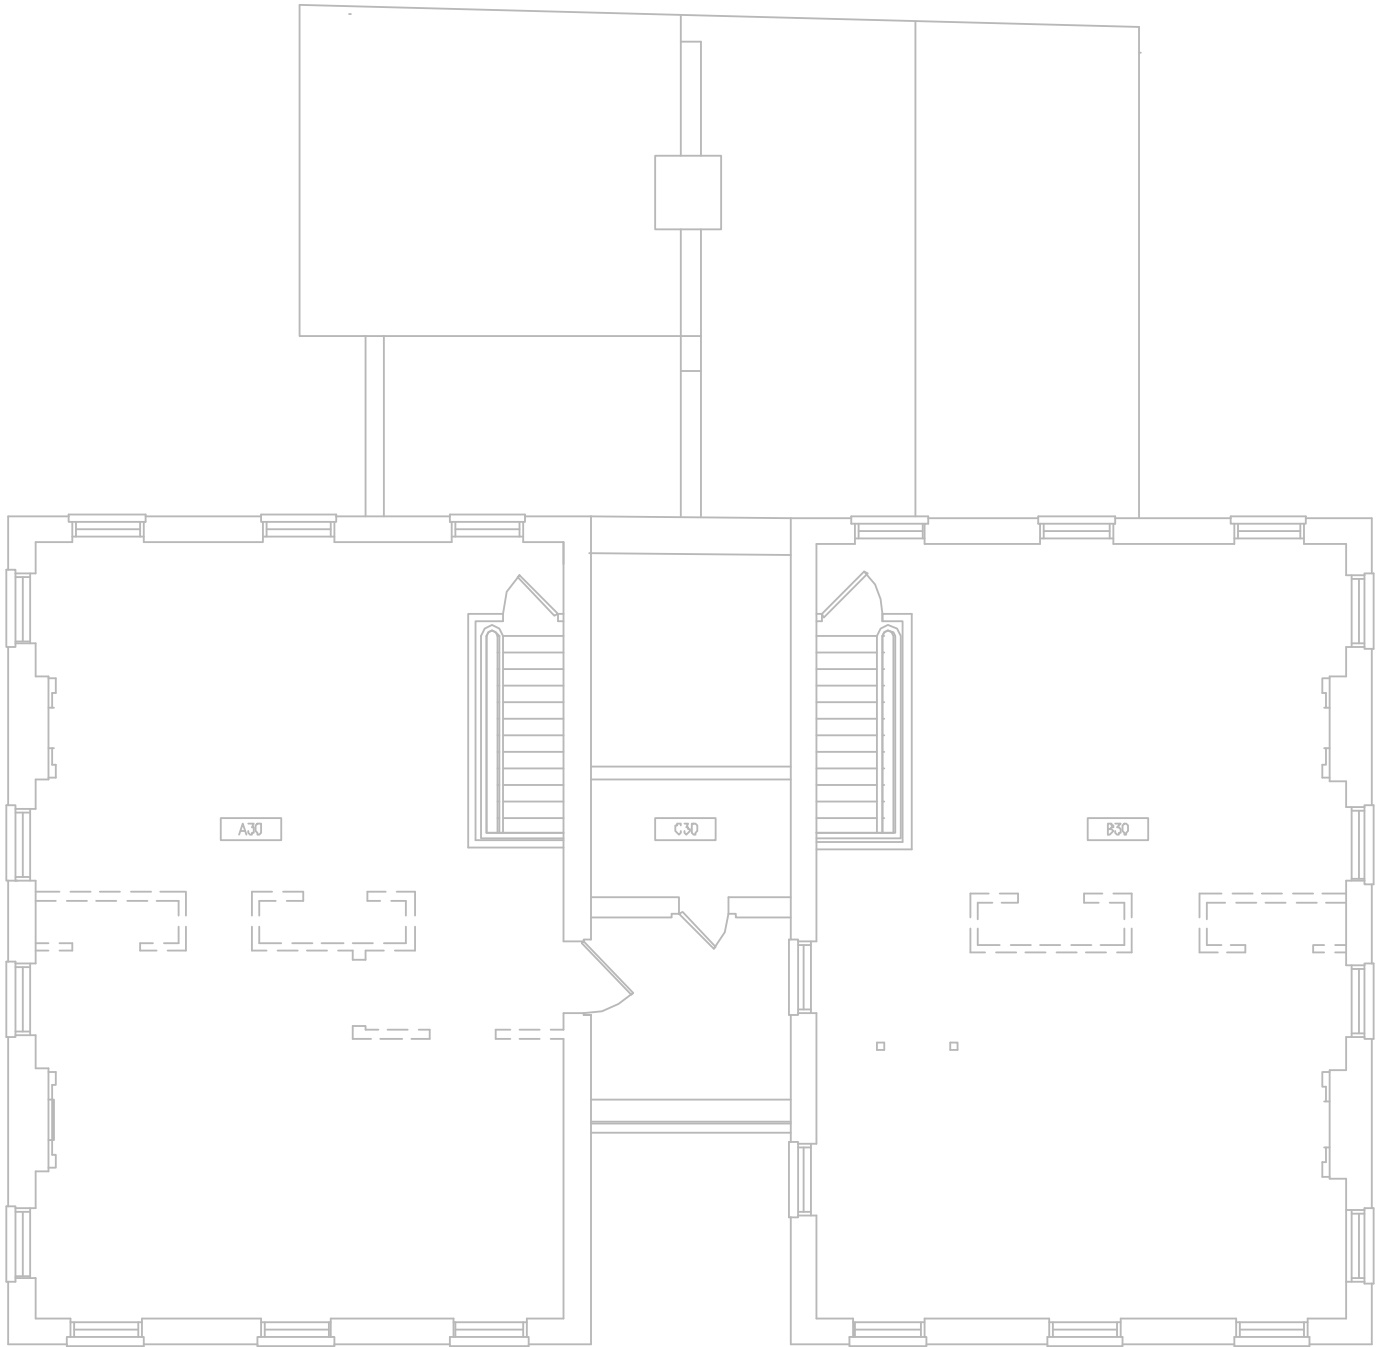

157-159 Conception Street
Hannah House

SIZE = 2,350 SQFT

3rd Floor - Floorplan
