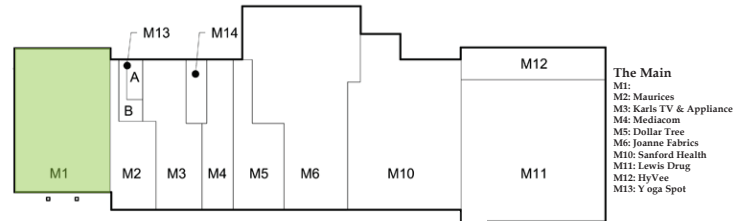

The Plaza
P1: Zesto
P2: Klochers
P3: Klochers
P4: Gilks
P5: Keave The Experience
P6: GNC
P7: Sally Beauty
P8:

The Square
S1: American Mattress