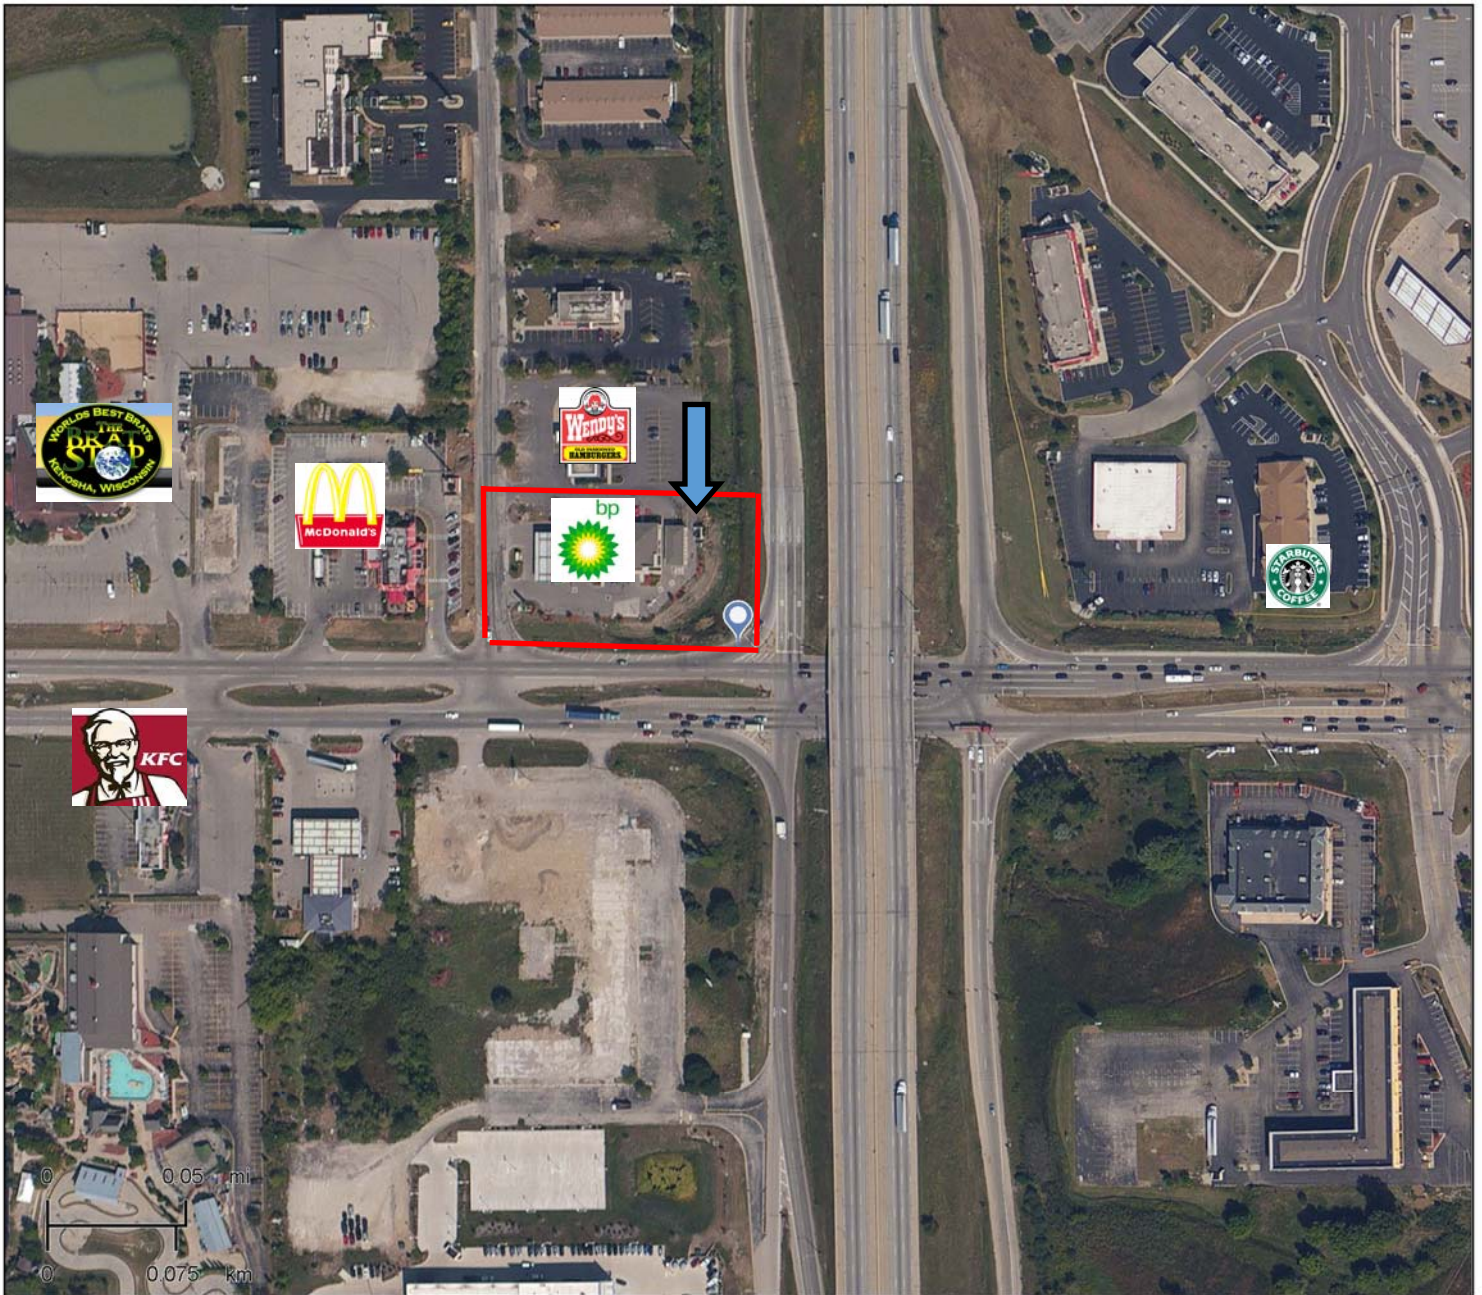

12120 75th St, Bristol Town of, Wisconsin, 53142
Ring: 1, 3, 5 Miles

Latitude: 42.567623
Longitude: -87.95343

Source: ArcGIS Online World Imagery Basemap

March 02, 2015