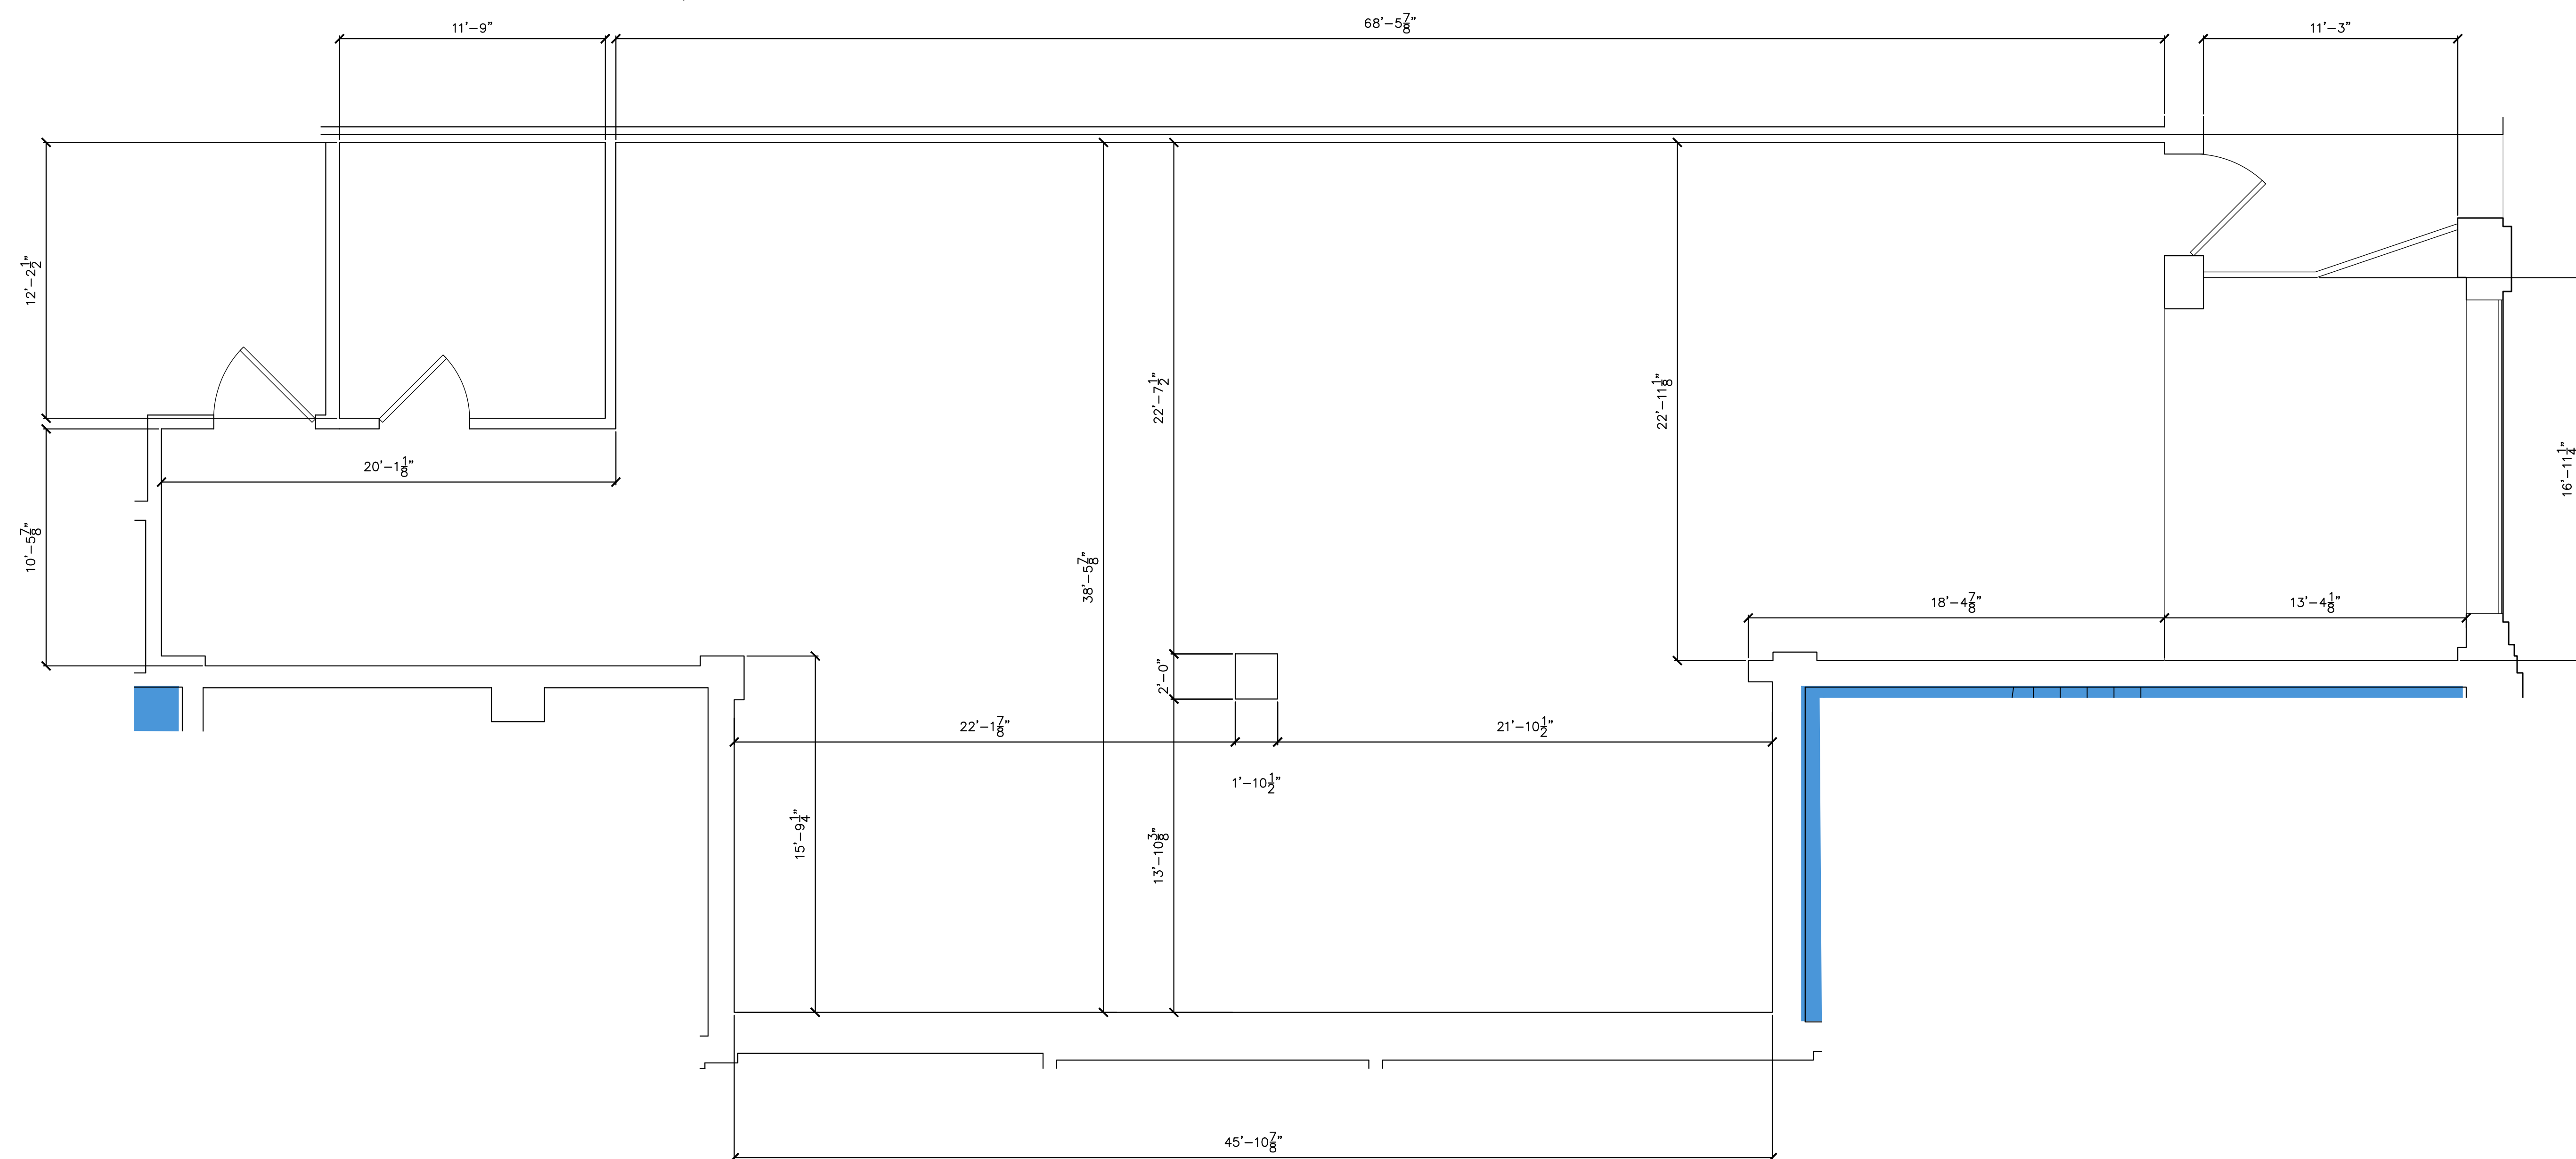

- MAJOR VERTICAL PENETRATIONS
- COMMON SPACE SHARED BETWEEN TWO SUITES

53-59 North Main Street
 Wilkes-Barre, PA 18701
 5-31-2022

SUITE 102
 Rentable 1868 Sq. Ft.