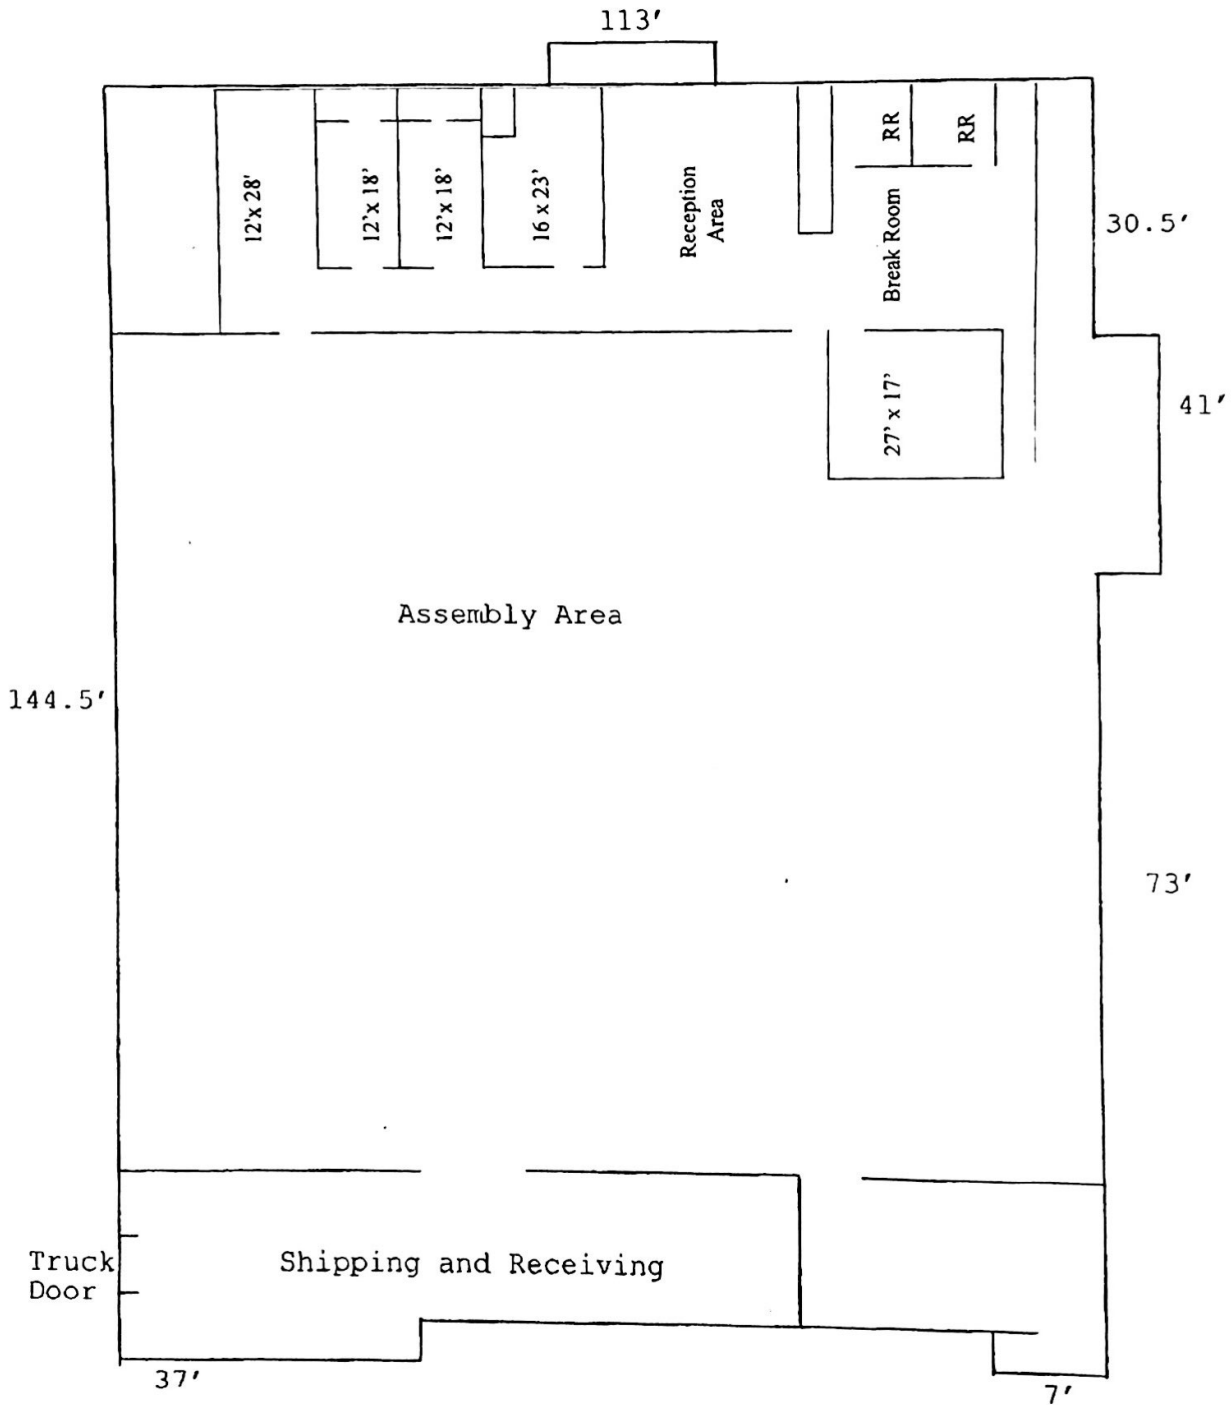

RADIO LANE

BUILDING LAYOUT
(not to scale)

16,000 Sq. ft. total.