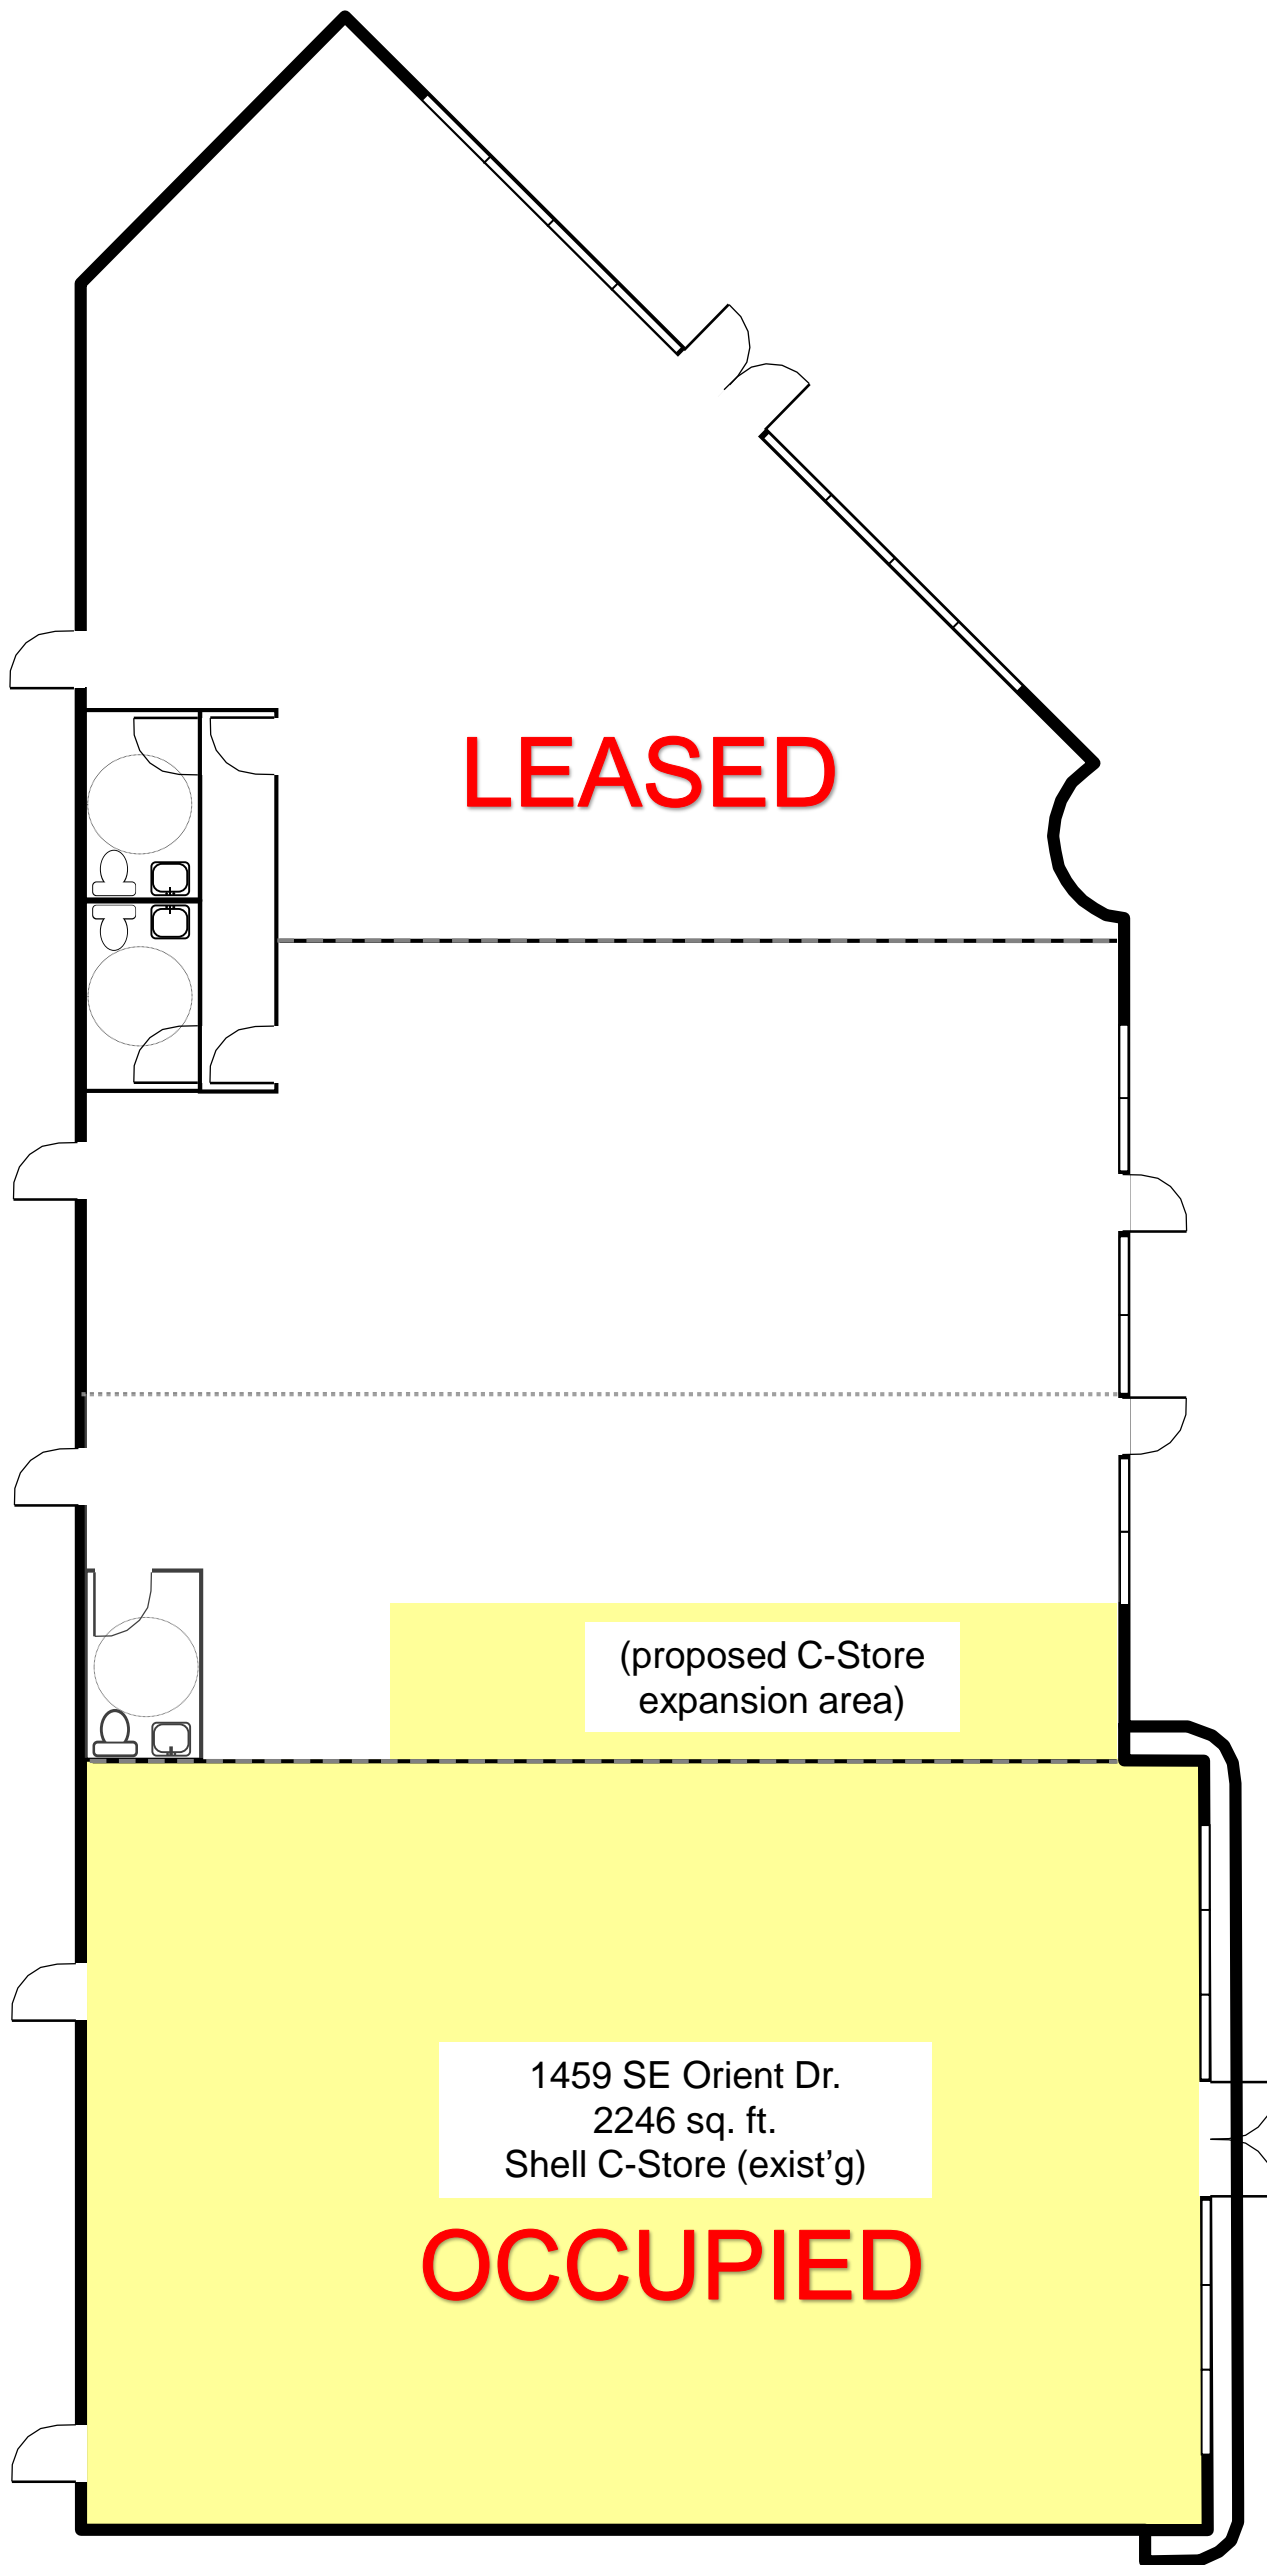

Imagery ©2012 Google

AERIAL PHOTO 1467 SE Orient Drive Portland, OR 97208	Date: 05-20-15	NOTES: Birdseye view- may reduce accuracy of dimensions
	Rev:	
	Scale: none	

1427 SE Orient Dr.
1500 sq.ft.

LEASED

OCCUPIED

FLOOR PLAN	<i>Date:</i>	05-20-15	NOTES:
1427 SE Orient Drive Portland, OR 97208	<i>Rev:</i>		
	<i>Scale:</i>	none	

FLOOR PLAN	Date:	05-20-15	NOTES:
1433 SE Orient Drive Portland, OR 97208	Rev:		
	Scale:	none	

LEASED

ORIGINAL

1441 SE Orient Dr.
1012 sq. ft. (approx)

OCCUPIED

FLOOR PLAN	Date:	05-20-15	NOTES:
1441 SE Orient Drive Portland, OR 97208	Rev:		
	Scale:	none	

FLOOR PLAN	Date:	05-20-15	NOTES:
1441 SE Orient Drive Portland, OR 97208	Rev:		
	Scale:	none	

FLOOR PLAN	Date:	05-20-15	NOTES:
1459 SE Orient Drive Portland, OR 97208	Rev:		
	Scale:	none	