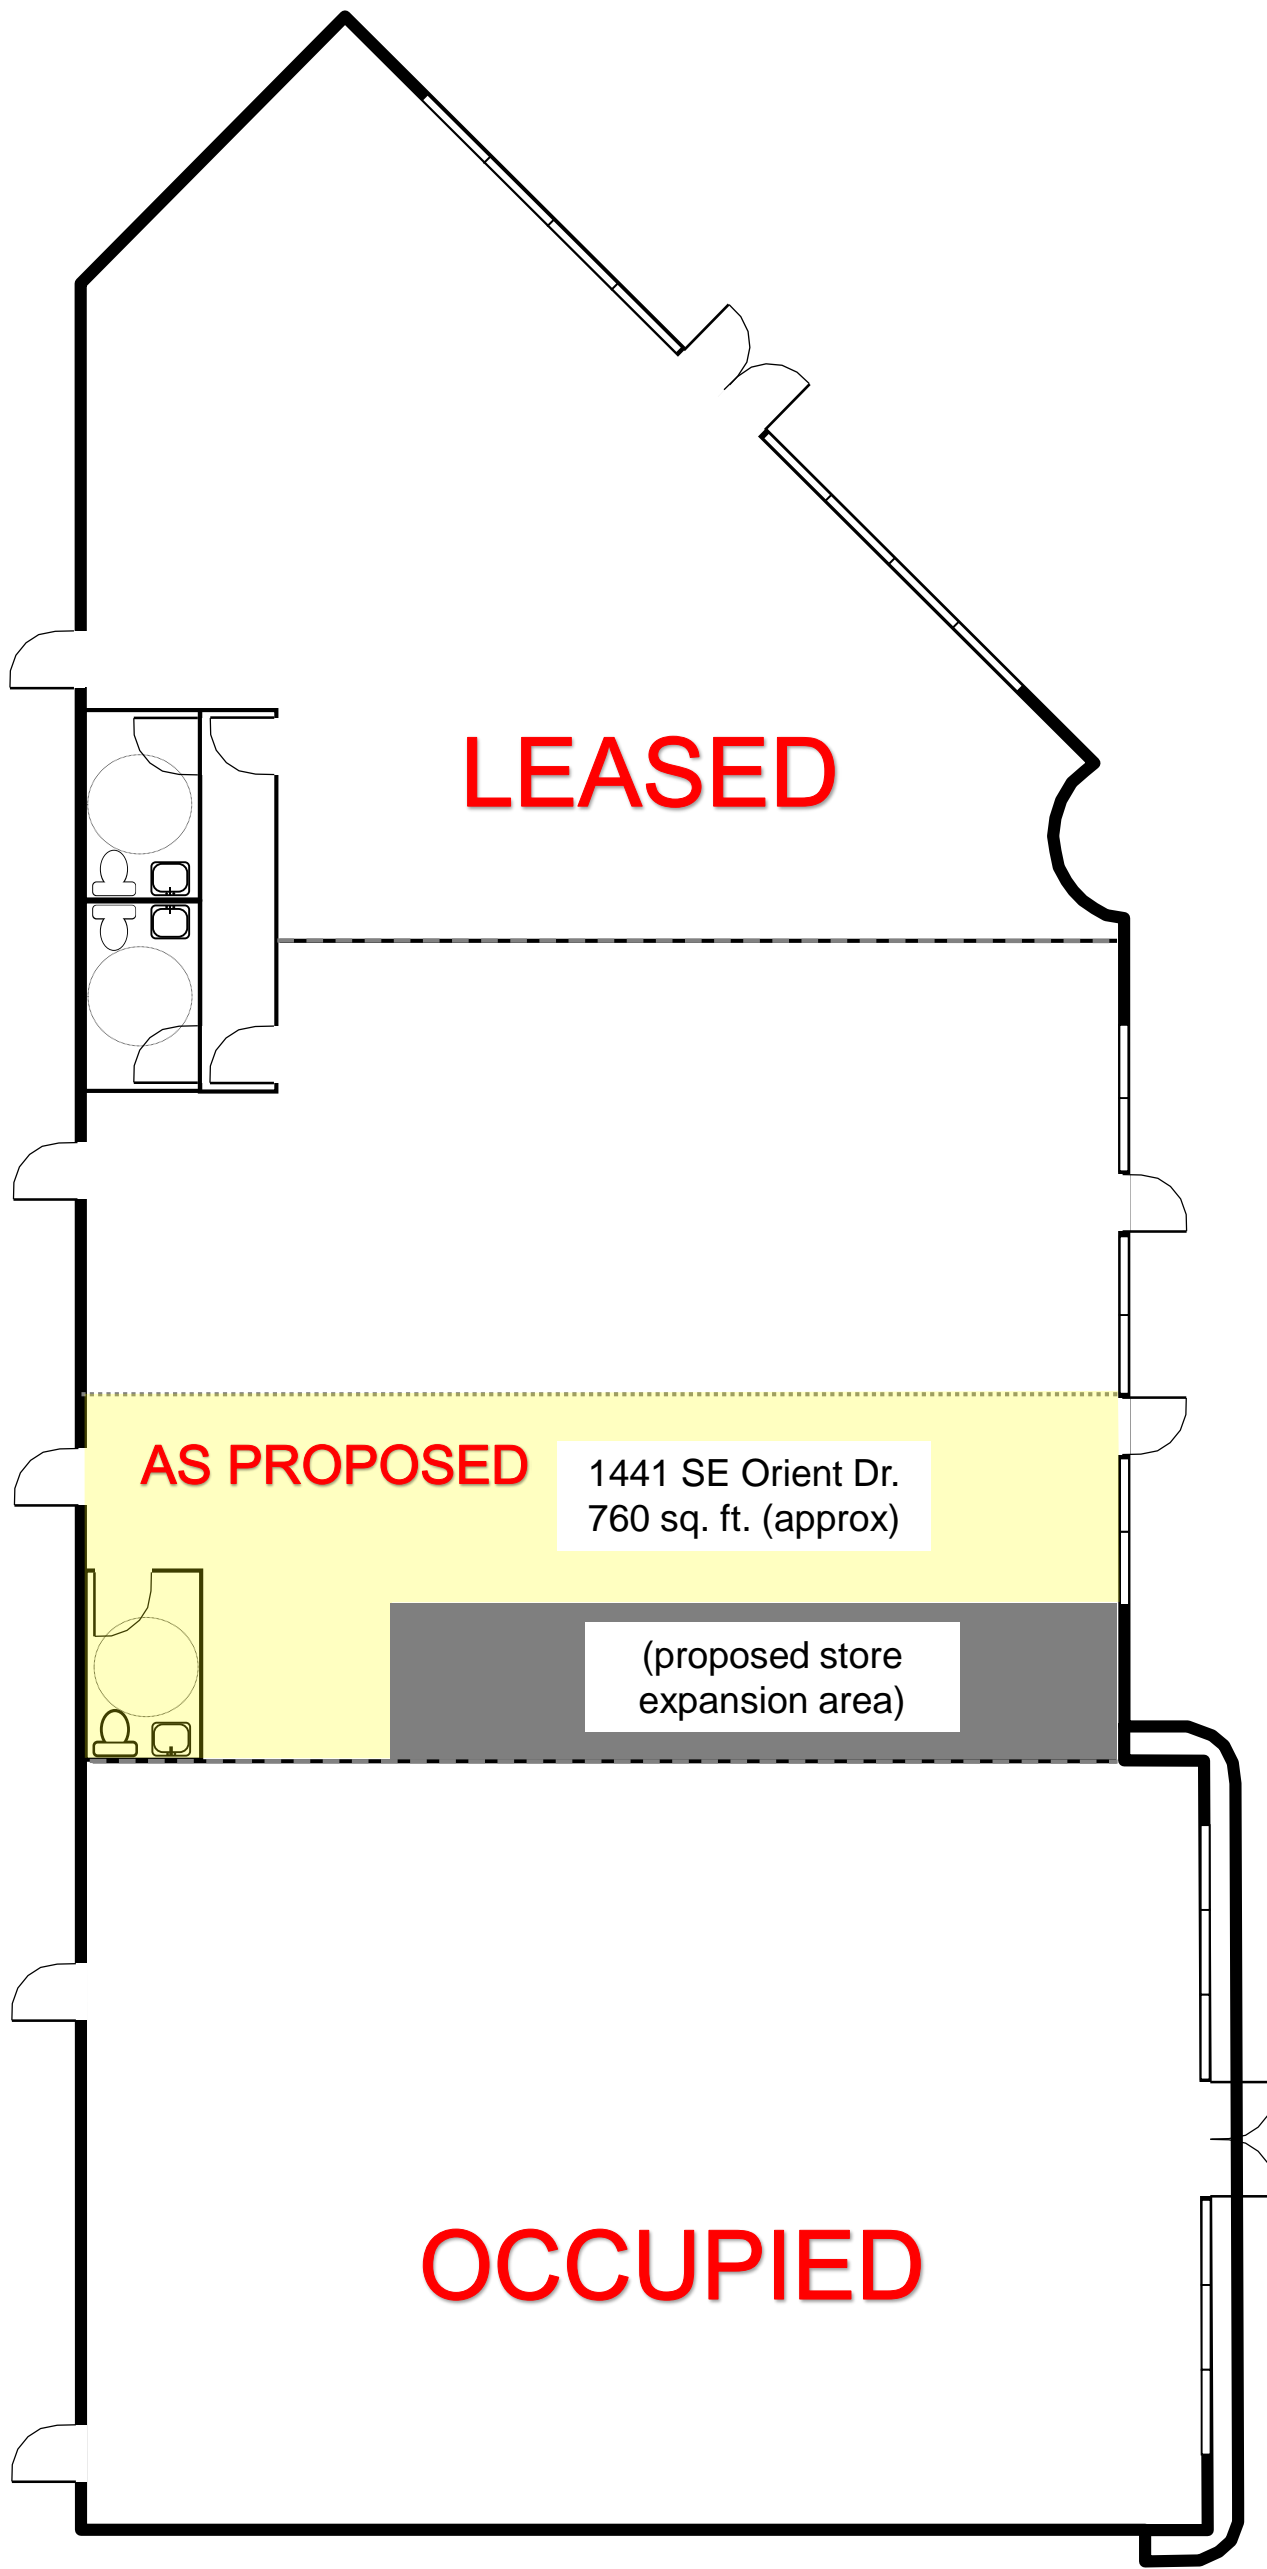

Imagery ©2012 Google

AERIAL PHOTO 1467 SE Orient Drive Portland, OR 97208	Date: 05-20-15	NOTES: Birdseye view- may reduce accuracy of dimensions
	Rev:	
	Scale: none	

1427 SE Orient Dr.
1500 sq.ft.

LEASED

OCCUPIED

FLOOR PLAN	<i>Date:</i>	05-20-15	NOTES:
1427 SE Orient Drive Portland, OR 97208	<i>Rev:</i>		
	<i>Scale:</i>	none	

FLOOR PLAN	Date:	05-20-15	NOTES:
1433 SE Orient Drive Portland, OR 97208	Rev:		
	Scale:	none	

LEASED

ORIGINAL

1441 SE Orient Dr.
1012 sq. ft. (approx)

OCCUPIED

FLOOR PLAN	Date:	05-20-15	NOTES:
1441 SE Orient Drive Portland, OR 97208	Rev:		
	Scale:	none	

FLOOR PLAN	Date:	05-20-15	NOTES:
1441 SE Orient Drive Portland, OR 97208	Rev:		
	Scale:	none	

FLOOR PLAN	Date:	05-20-15	NOTES:
1459 SE Orient Drive Portland, OR 97208	Rev:		
	Scale:	none	