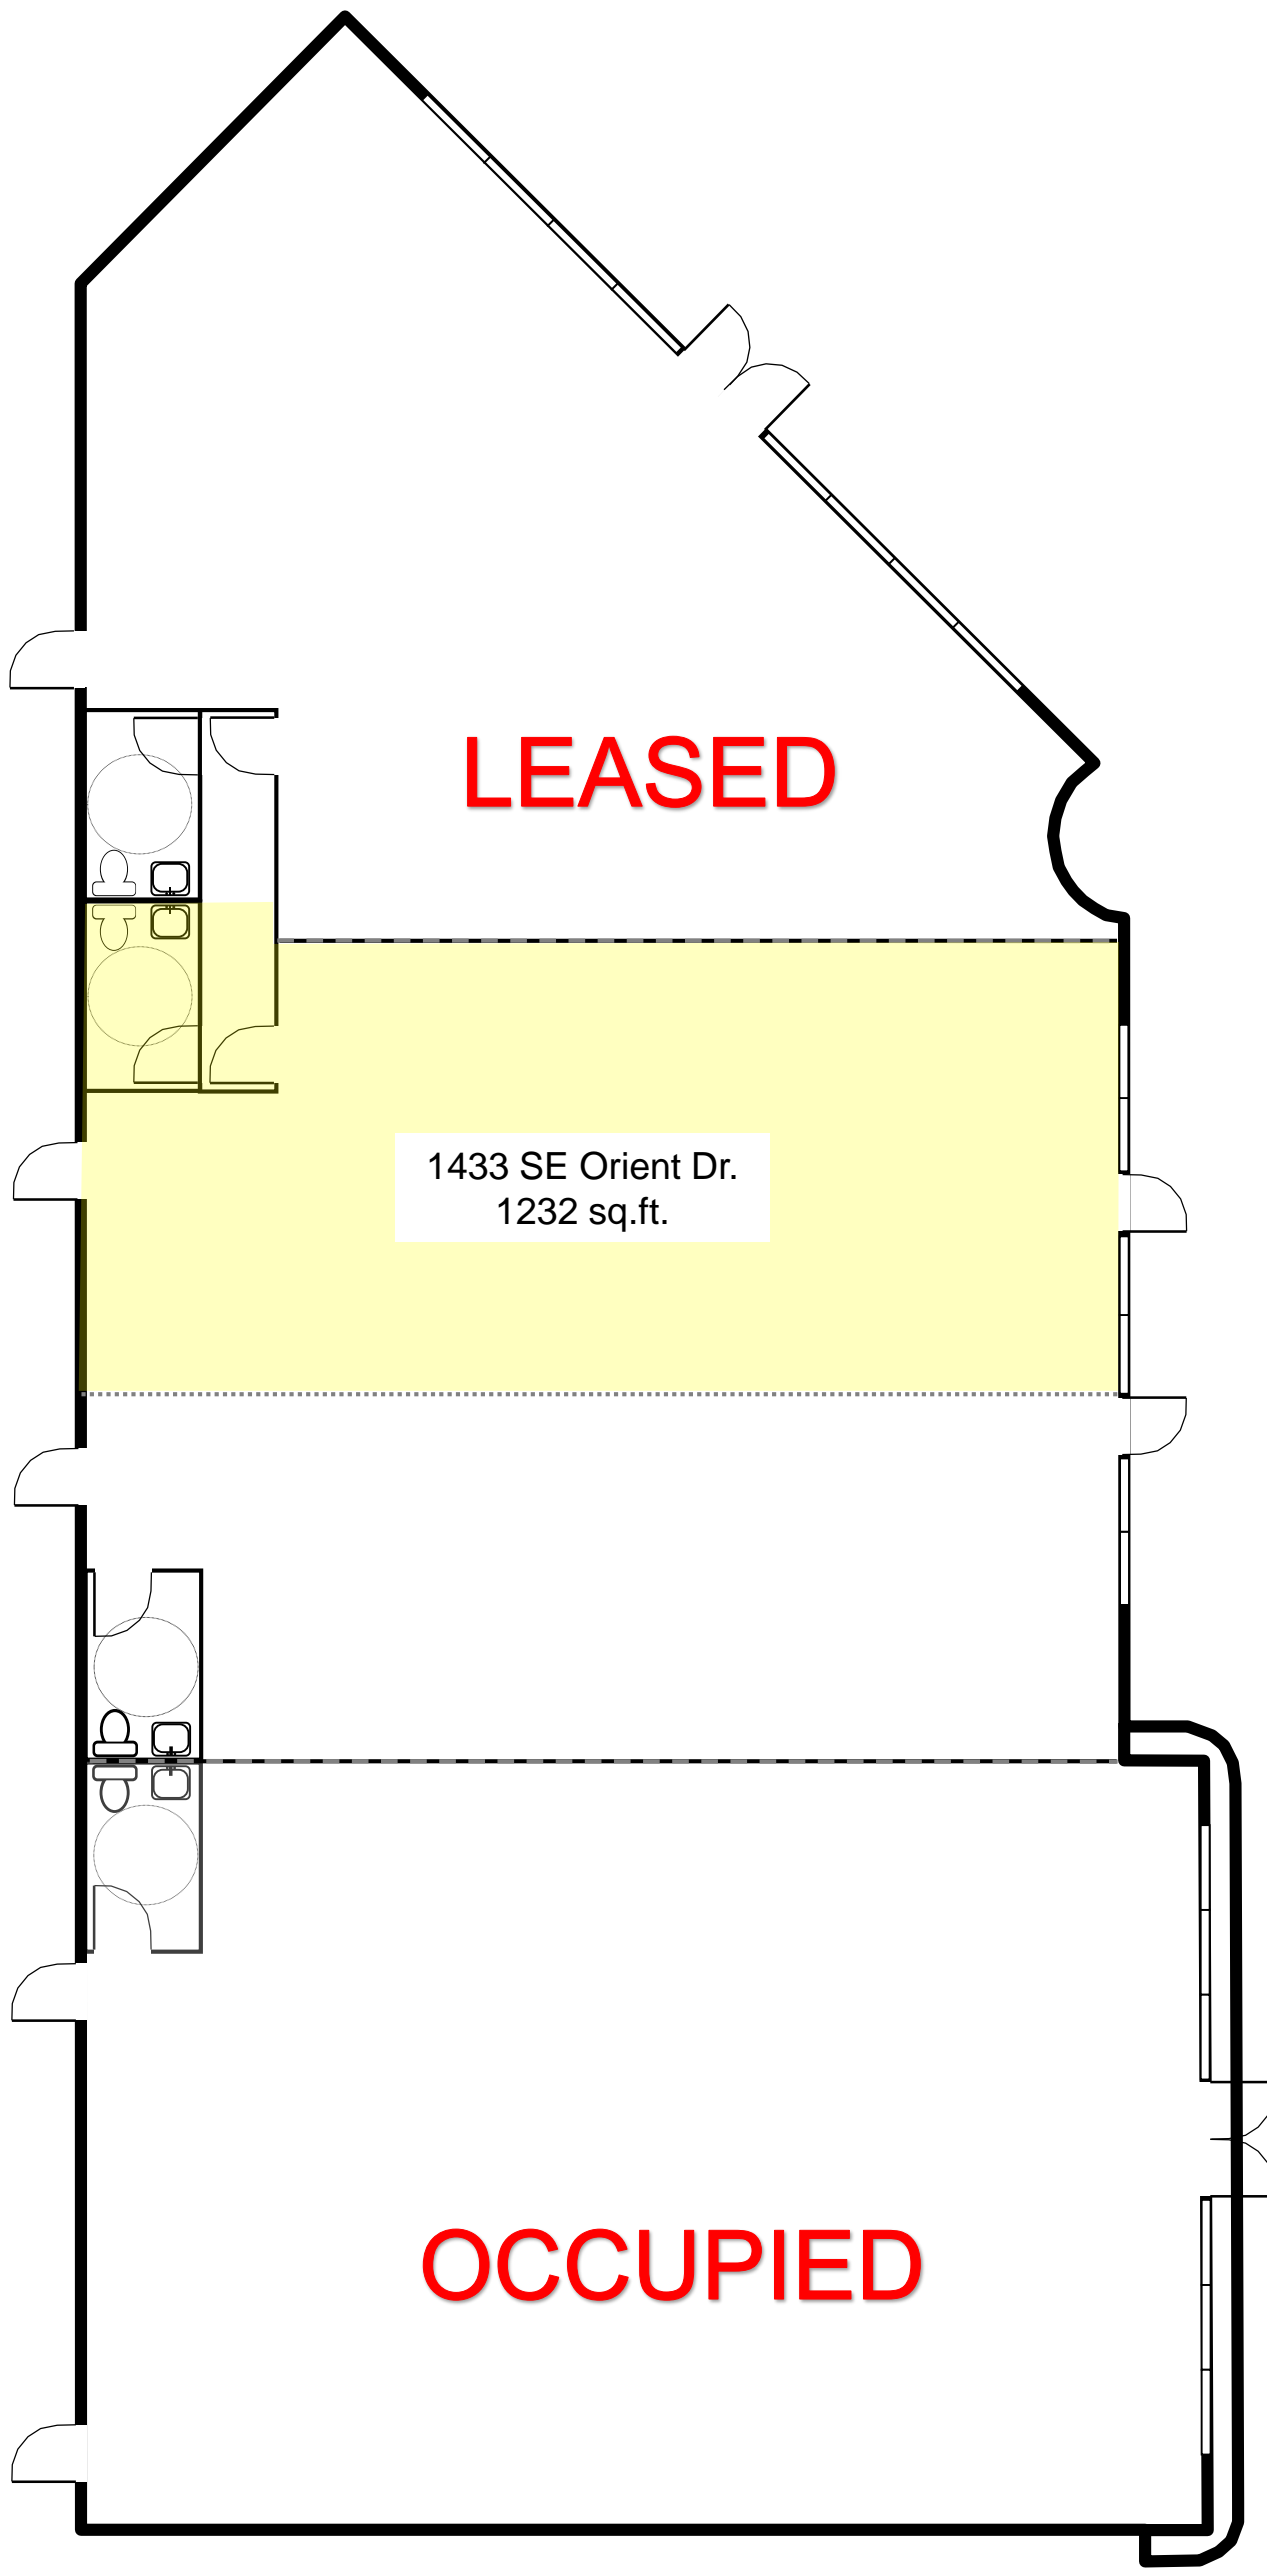

Imagery ©2012 Google

AERIAL PHOTO 1467 SE Orient Drive Portland, OR 97208	Date: 05-20-15	NOTES: Birdseye view- may reduce accuracy of dimensions
	Rev:	
	Scale: none	

1427 SE Orient Dr.
1500 sq.ft.

LEASED

OCCUPIED

FLOOR PLAN	<i>Date:</i>	05-20-15	NOTES:
1427 SE Orient Drive Portland, OR 97208	<i>Rev:</i>		
	<i>Scale:</i>	none	

FLOOR PLAN	Date:	05-20-15	NOTES:
1433 SE Orient Drive Portland, OR 97208	Rev:		
	Scale:	none	

LEASED

ORIGINAL

1441 SE Orient Dr.
1012 sq. ft. (approx)

OCCUPIED

FLOOR PLAN	Date:	05-20-15	NOTES:
1441 SE Orient Drive Portland, OR 97208	Rev:		
	Scale:	none	

FLOOR PLAN	Date:	05-20-15	NOTES:
1441 SE Orient Drive Portland, OR 97208	Rev:		
	Scale:	none	

FLOOR PLAN	Date:	05-20-15	NOTES:
1459 SE Orient Drive Portland, OR 97208	Rev:		
	Scale:	none	