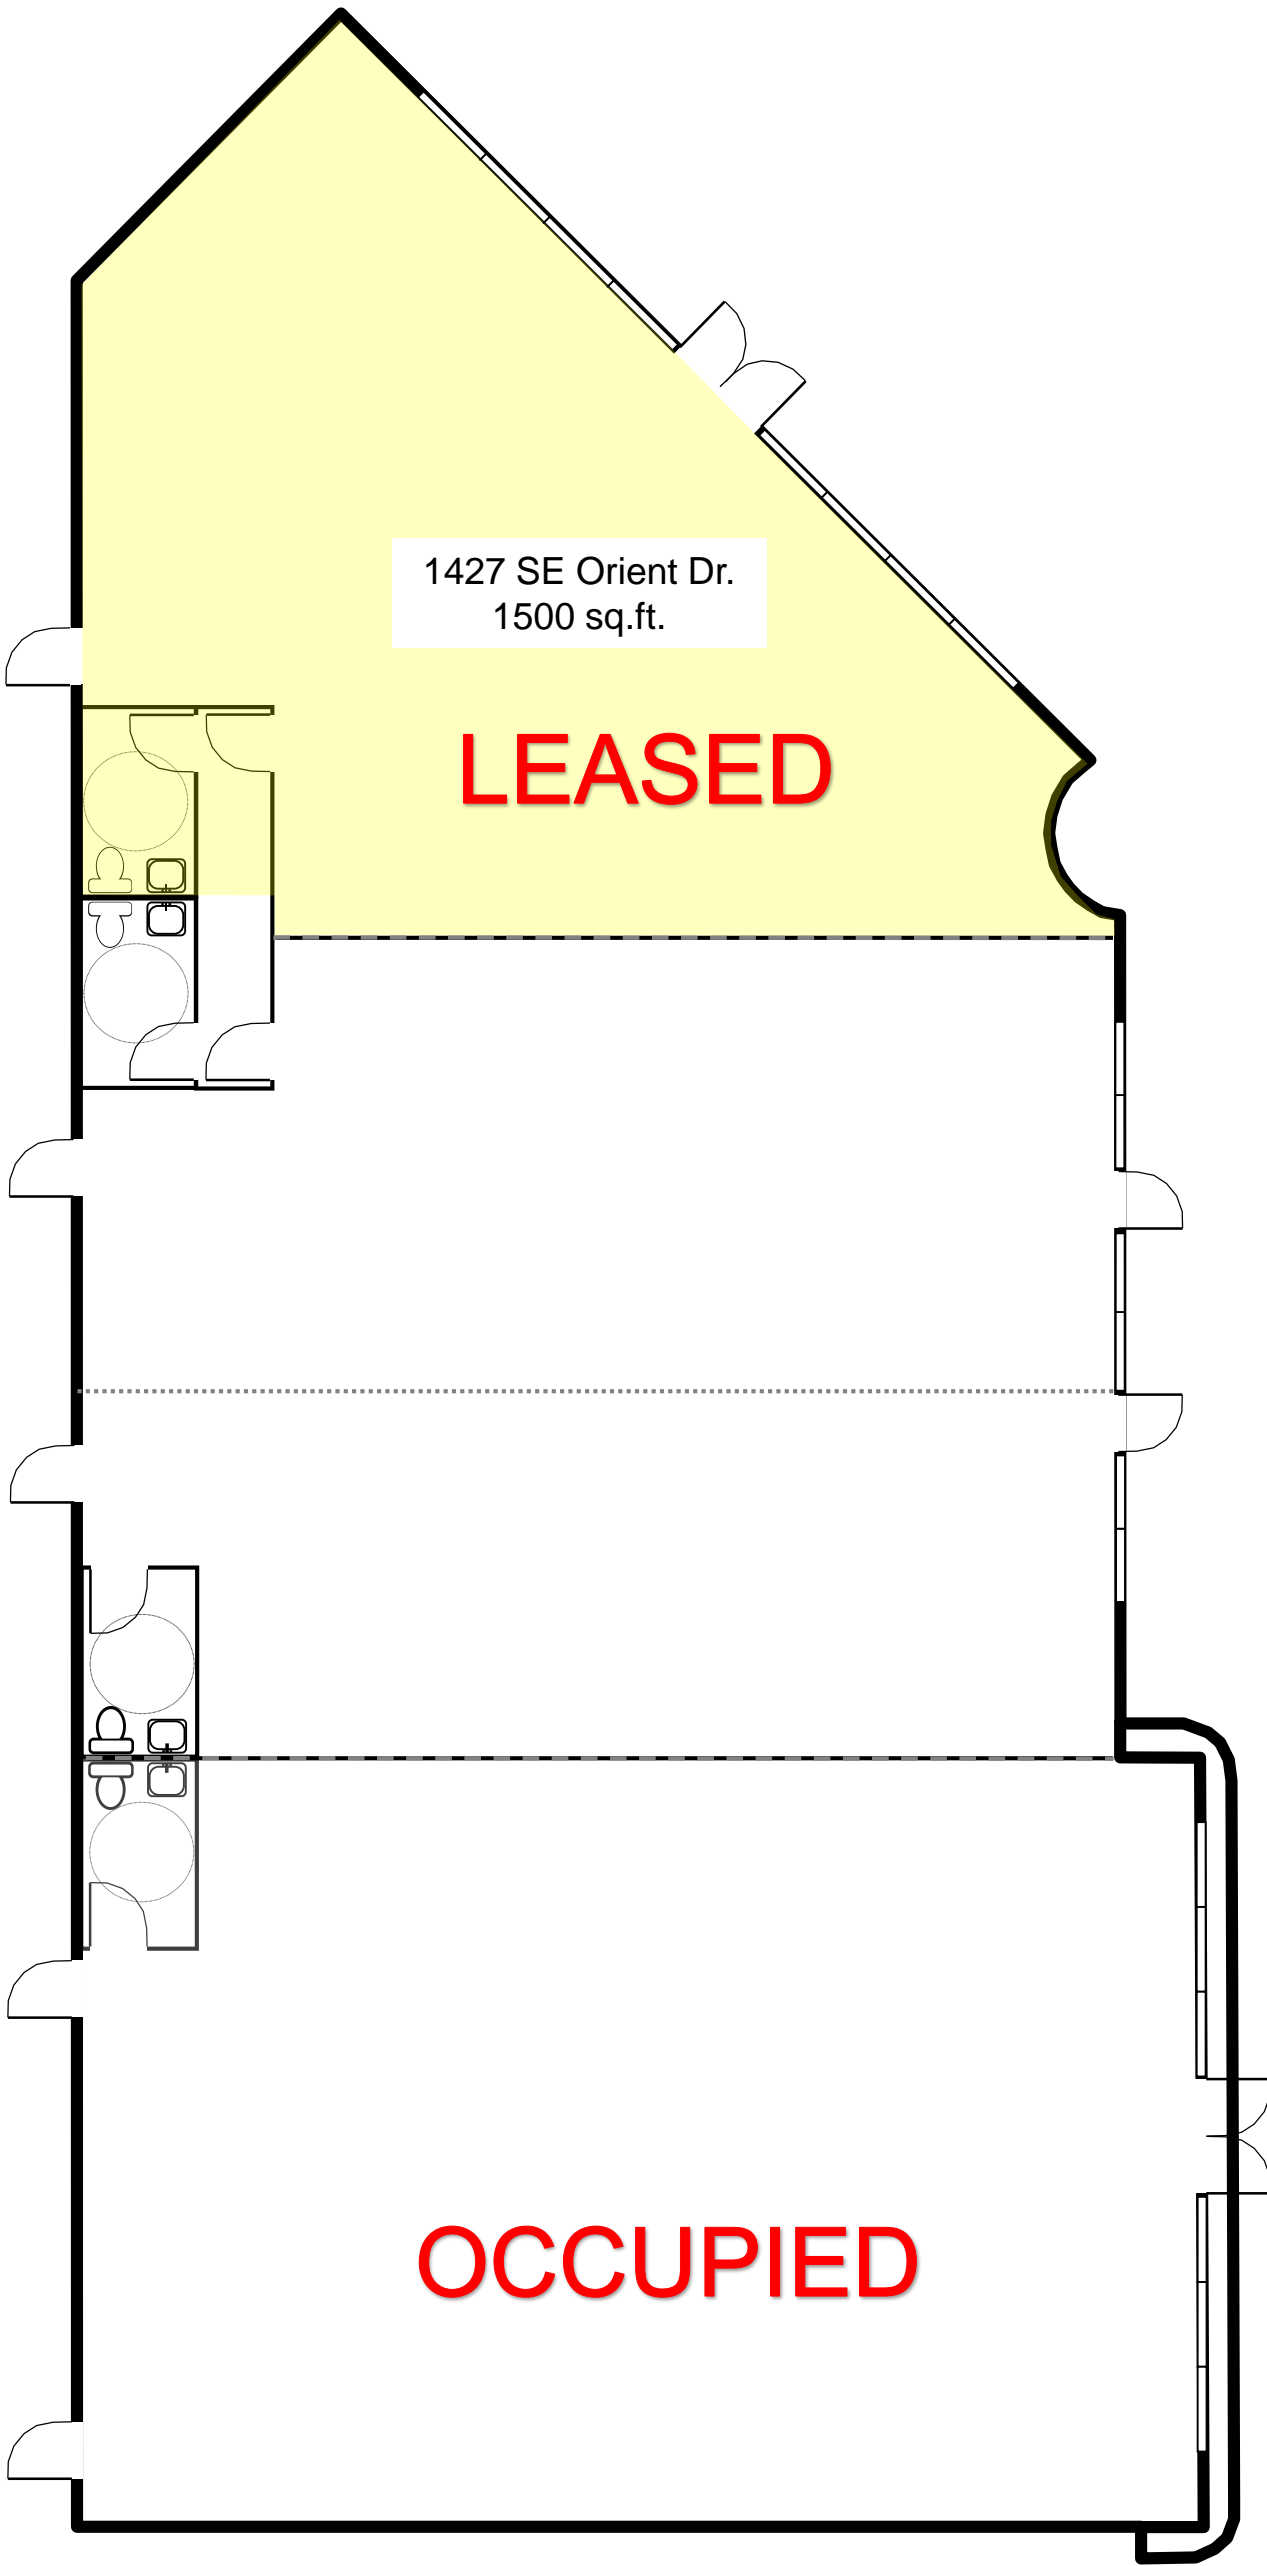

Imagery ©2012 Google

AERIAL PHOTO 1467 SE Orient Drive Portland, OR 97208	Date: 05-20-15	NOTES: Birdseye view- may reduce accuracy of dimensions
	Rev:	
	Scale: none	

1427 SE Orient Dr.
1500 sq.ft.

LEASED

OCCUPIED

FLOOR PLAN	<i>Date:</i>	05-20-15	NOTES:
1427 SE Orient Drive Portland, OR 97208	<i>Rev:</i>		
	<i>Scale:</i>	none	

FLOOR PLAN	Date:	05-20-15	NOTES:
1433 SE Orient Drive Portland, OR 97208	Rev:		
	Scale:	none	

LEASED

ORIGINAL

1441 SE Orient Dr.
1012 sq. ft. (approx)

OCCUPIED

FLOOR PLAN	Date:	05-20-15	NOTES:
1441 SE Orient Drive Portland, OR 97208	Rev:		
	Scale:	none	

FLOOR PLAN	Date:	05-20-15	NOTES:
1441 SE Orient Drive Portland, OR 97208	Rev:		
	Scale:	none	

FLOOR PLAN	Date:	05-20-15	NOTES:
1459 SE Orient Drive Portland, OR 97208	Rev:		
	Scale:	none	