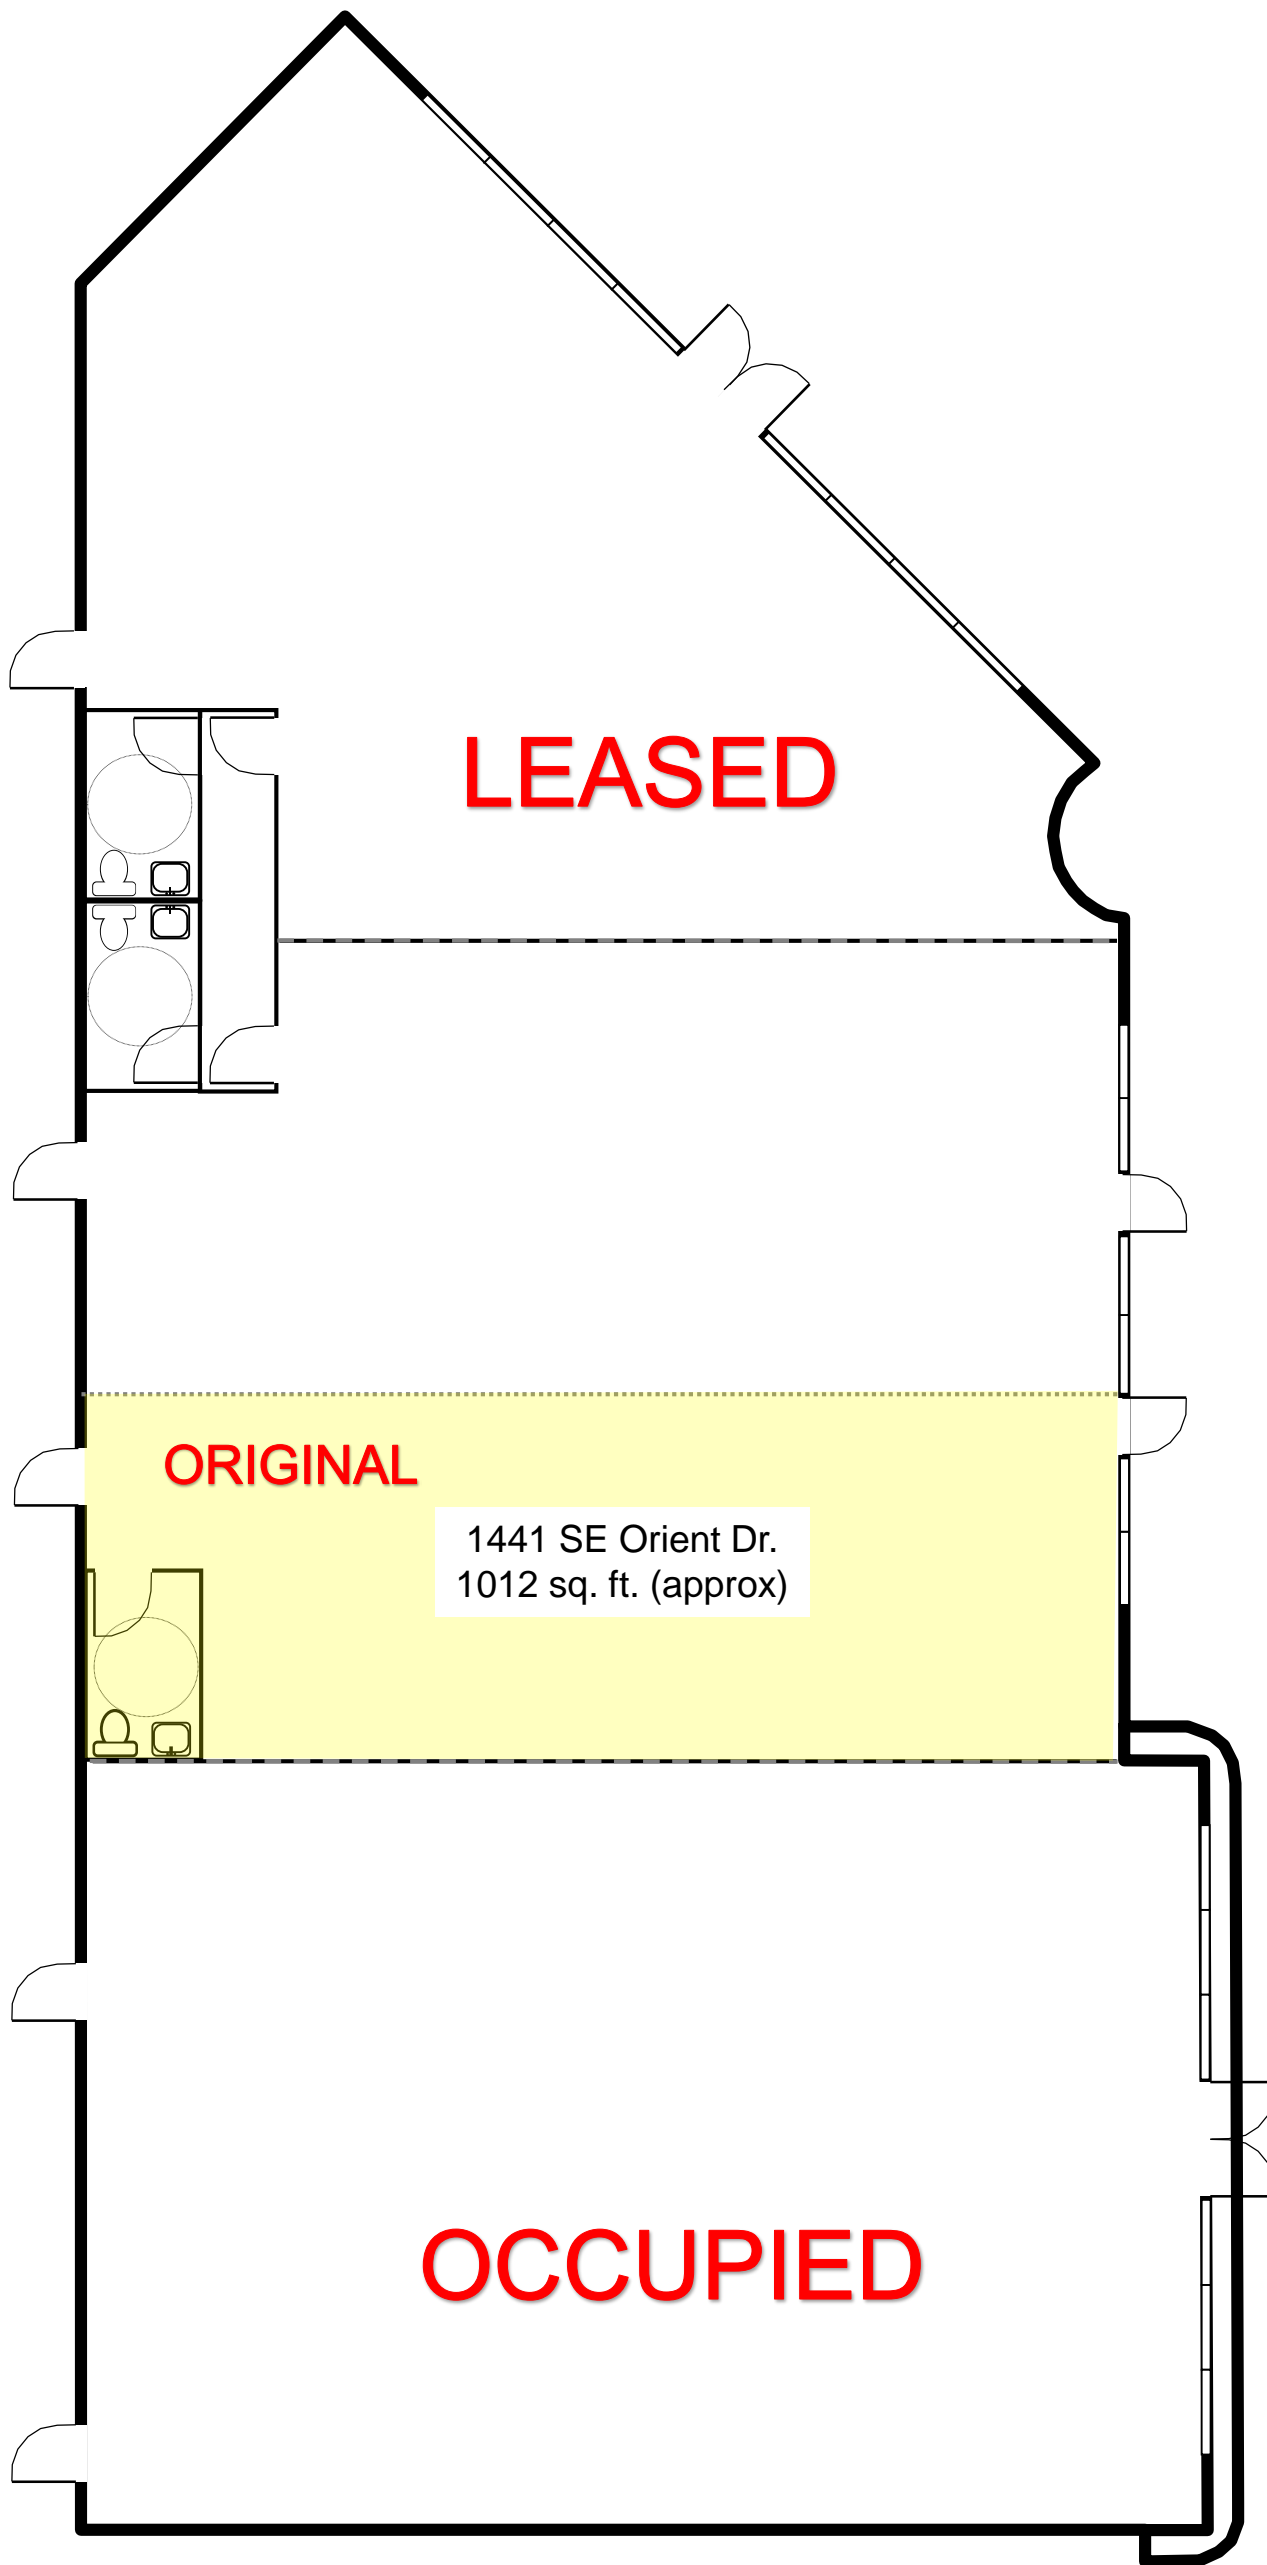

Imagery ©2012 Google

AERIAL PHOTO 1467 SE Orient Drive Portland, OR 97208	Date: 05-20-15	NOTES: Birdseye view- may reduce accuracy of dimensions
	Rev:	
	Scale: none	

1427 SE Orient Dr.
1500 sq.ft.

LEASED

OCCUPIED

FLOOR PLAN	<i>Date:</i>	05-20-15	NOTES:
1427 SE Orient Drive Portland, OR 97208	<i>Rev:</i>		
	<i>Scale:</i>	none	

FLOOR PLAN	Date:	05-20-15	NOTES:
1433 SE Orient Drive Portland, OR 97208	Rev:		
	Scale:	none	

LEASED

ORIGINAL

1441 SE Orient Dr.
1012 sq. ft. (approx)

OCCUPIED

FLOOR PLAN	Date:	05-20-15	NOTES:
1441 SE Orient Drive Portland, OR 97208	Rev:		
	Scale:	none	

FLOOR PLAN	Date:	05-20-15	NOTES:
1441 SE Orient Drive Portland, OR 97208	Rev:		
	Scale:	none	

FLOOR PLAN	Date:	05-20-15	NOTES:
1459 SE Orient Drive Portland, OR 97208	Rev:		
	Scale:	none	