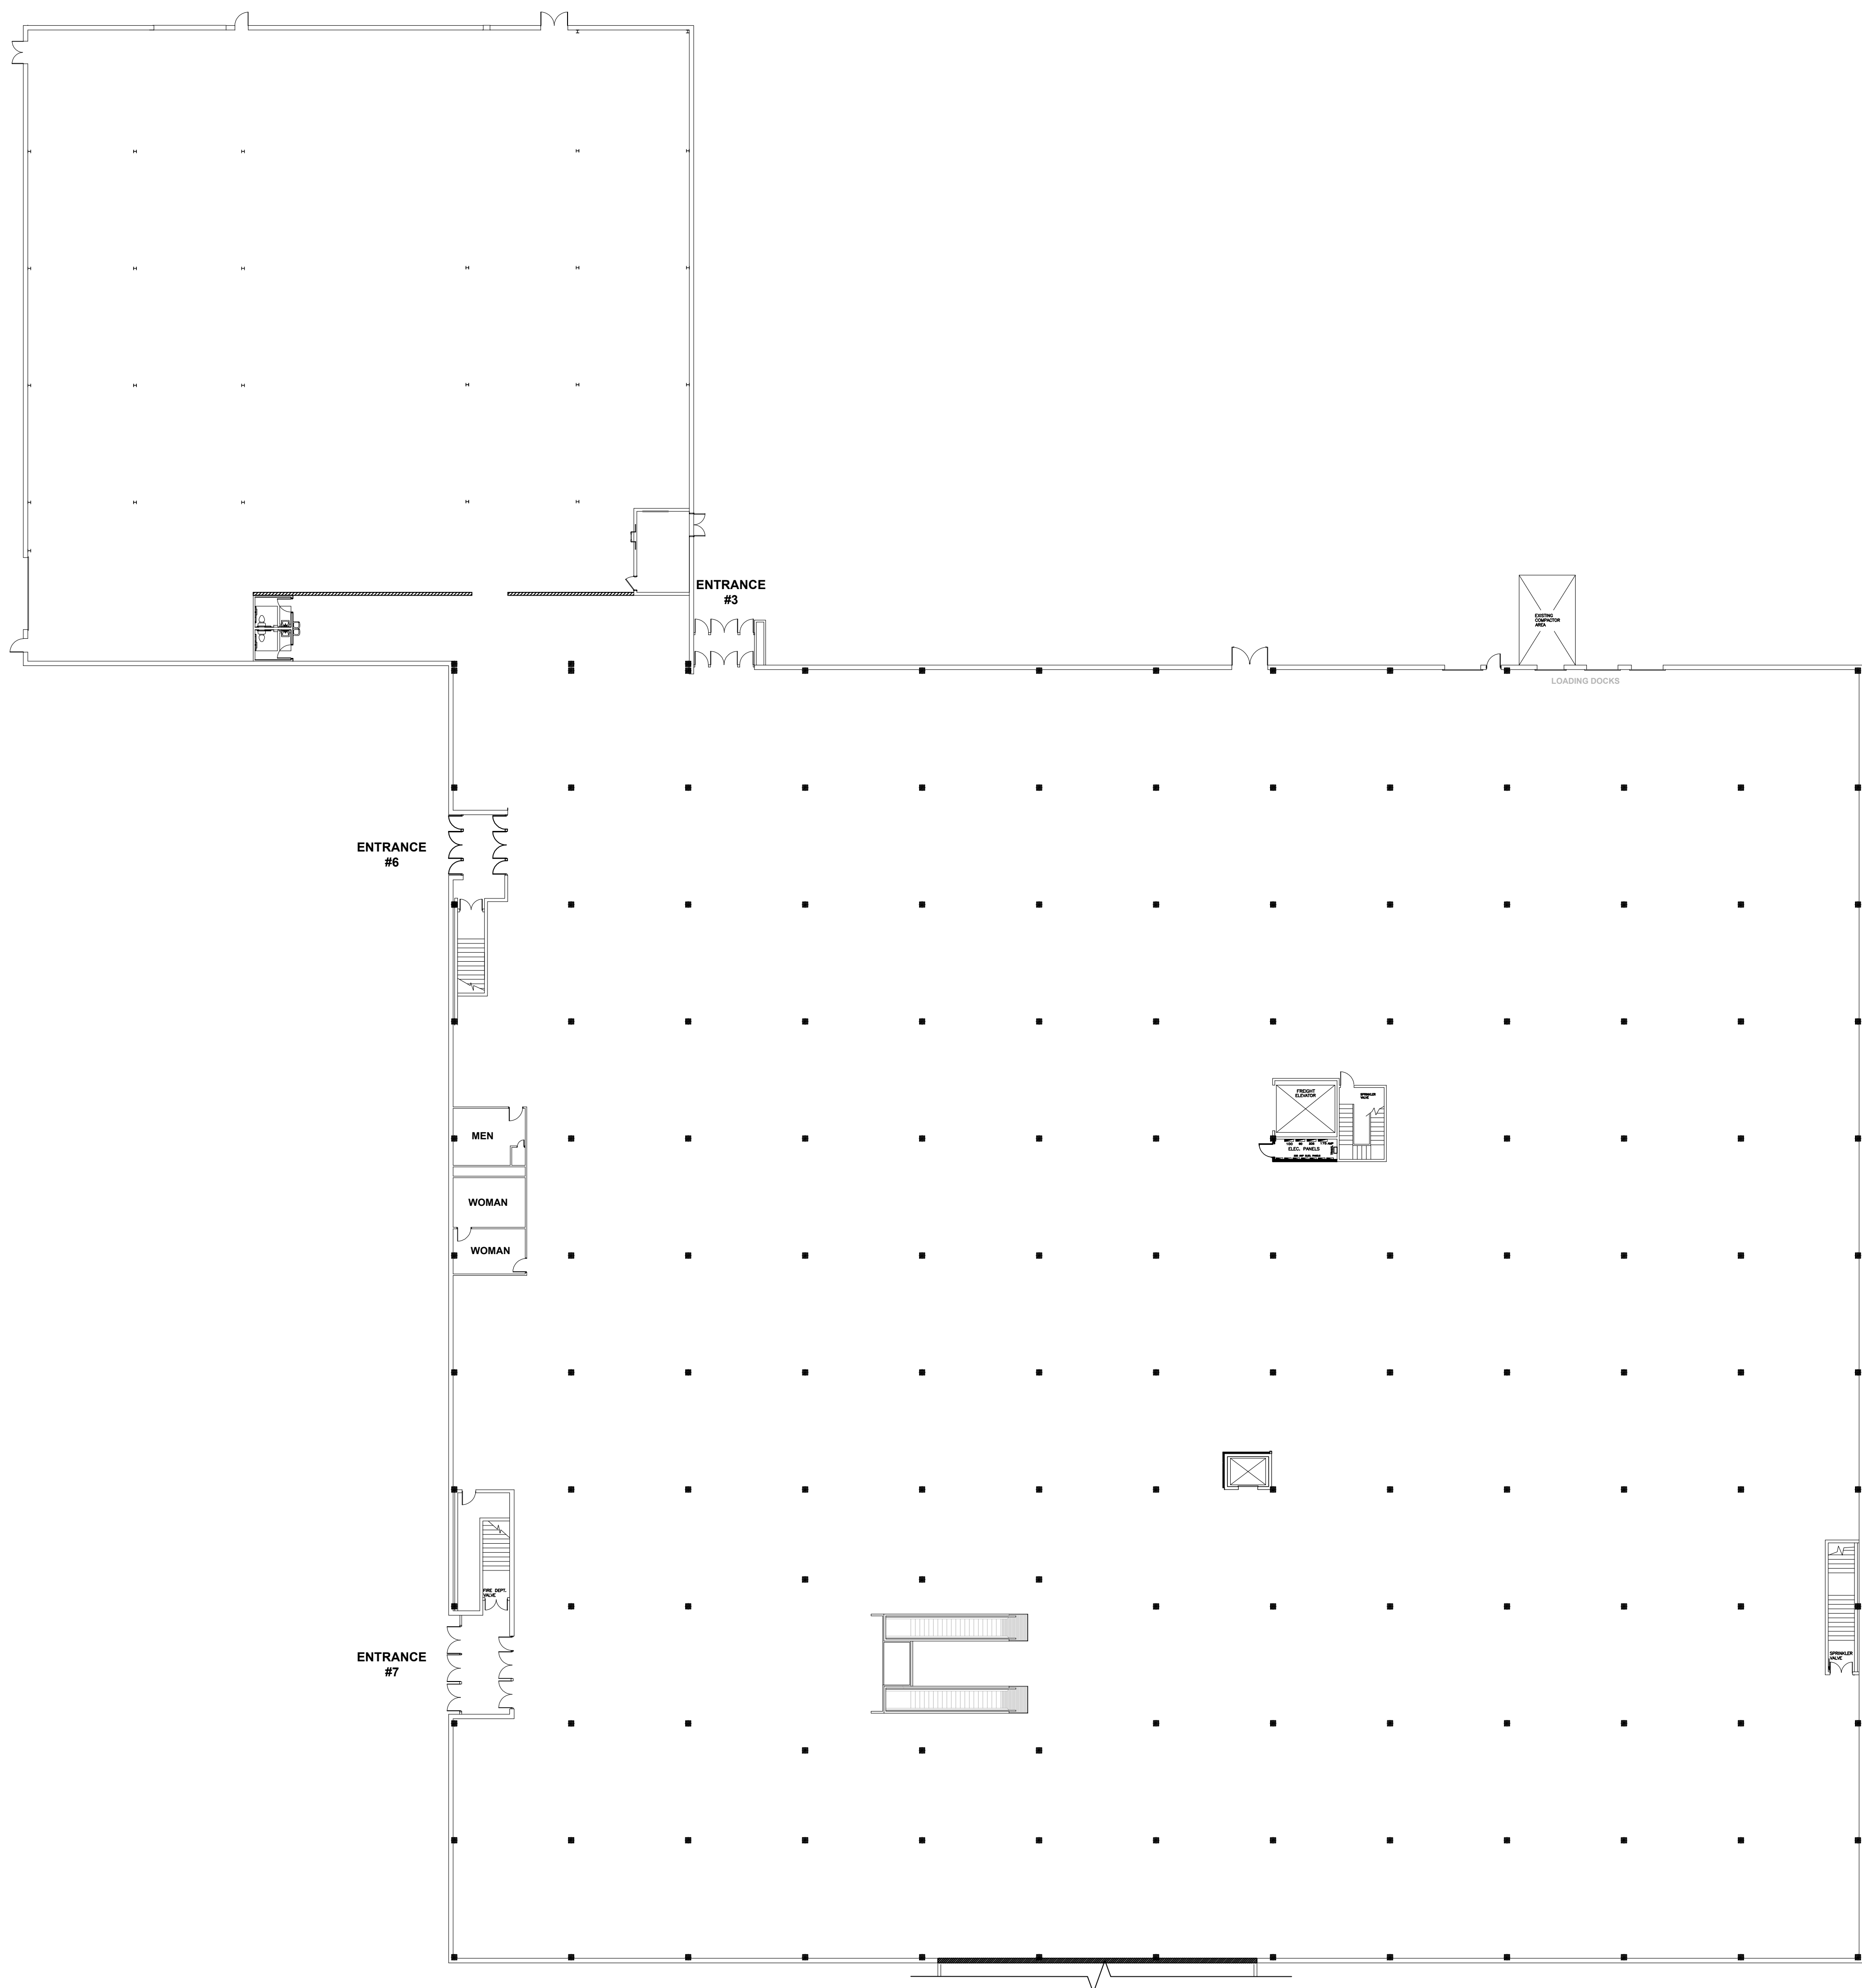

JOB NO.
DATE: 11-25-2024
DRAWN: L.D.
CHECKED
REV.

ORLAND PARK

CUBEWORK

• 218 MACHLIN CT., WALNUT, CA 91789
• (800) 338-6369

OVERALL FLOOR PLAN

SCALE: 1" = 20'-0"