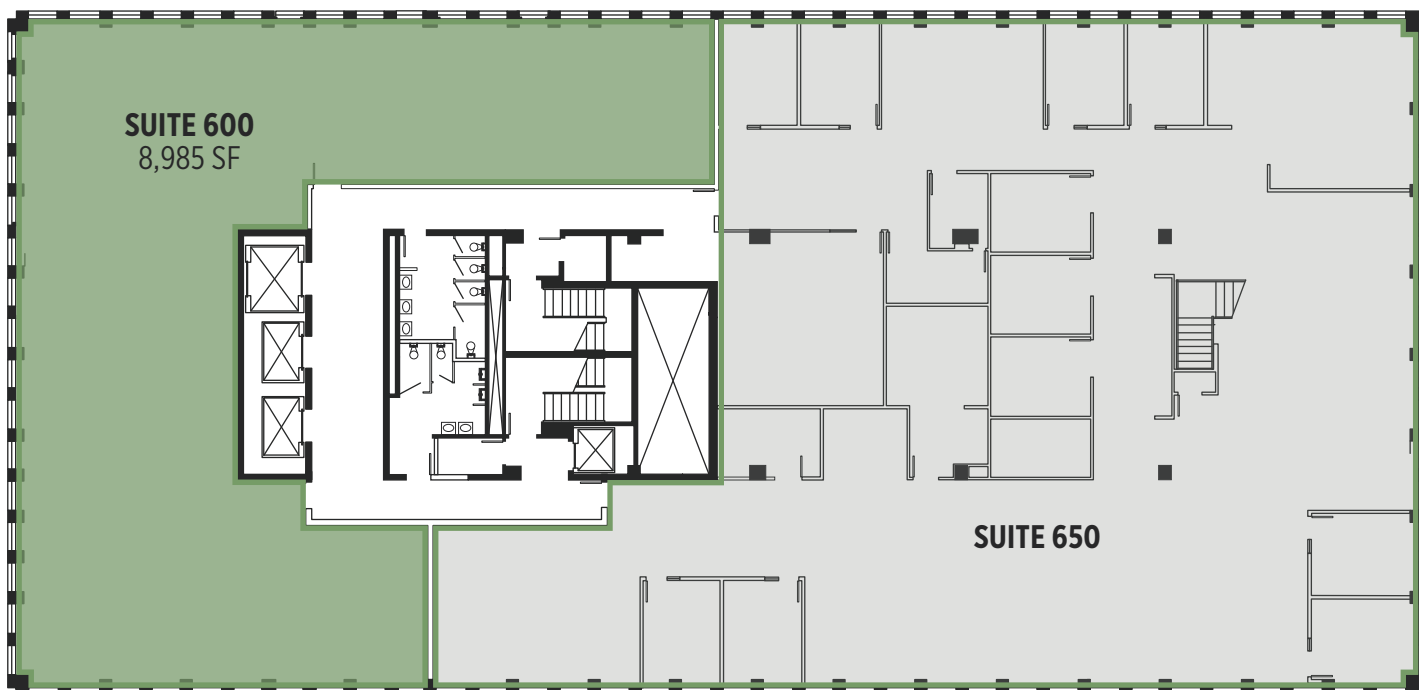

200 Ottawa

Floorplans

1st Floor

200 Ottawa Ave NW

Availability:

100	1,587 SF	Call for details
105	Leased	Call for details
110	Leased	Call for details

All leases are **modified gross**. Tenants are responsible for: suite electric, suite janitorial, and telecommunications.

6th Floor

200 Ottawa Ave NW

Availability:

600	8,985 SF	Call for details
650	Leased	

All leases are **modified gross**. Tenants are responsible for: suite electric, suite janitorial, and telecommunications.