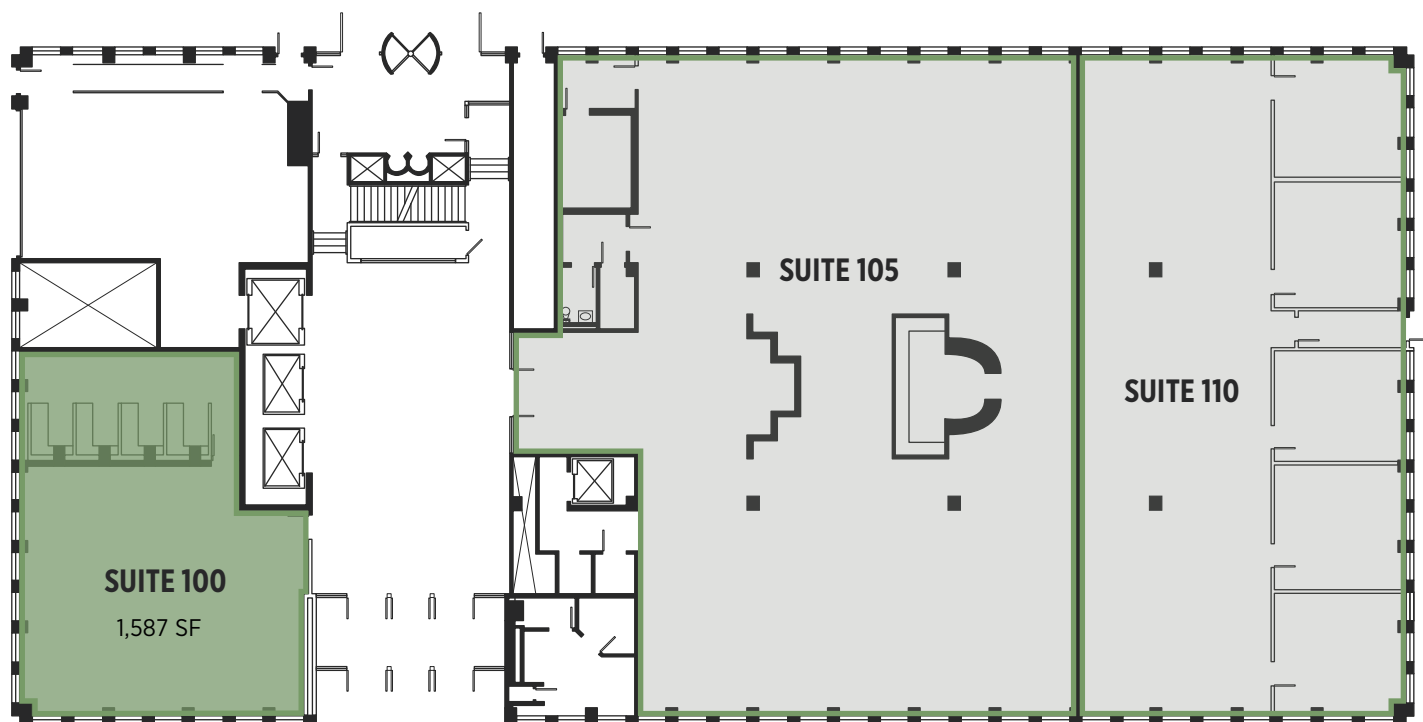

200 Ottawa

Floorplans

1st Floor

200 Ottawa Ave NW

Availability:

100	1,587 SF	Call for details
105	Leased	Call for details
110	Leased	Call for details

All leases are **modified gross**. Tenants are responsible for: suite electric, suite janitorial, and telecommunications.

6th Floor

200 Ottawa Ave NW

Availability:

600	8,985 SF	Call for details
650	Leased	

All leases are **modified gross**. Tenants are responsible for: suite electric, suite janitorial, and telecommunications.