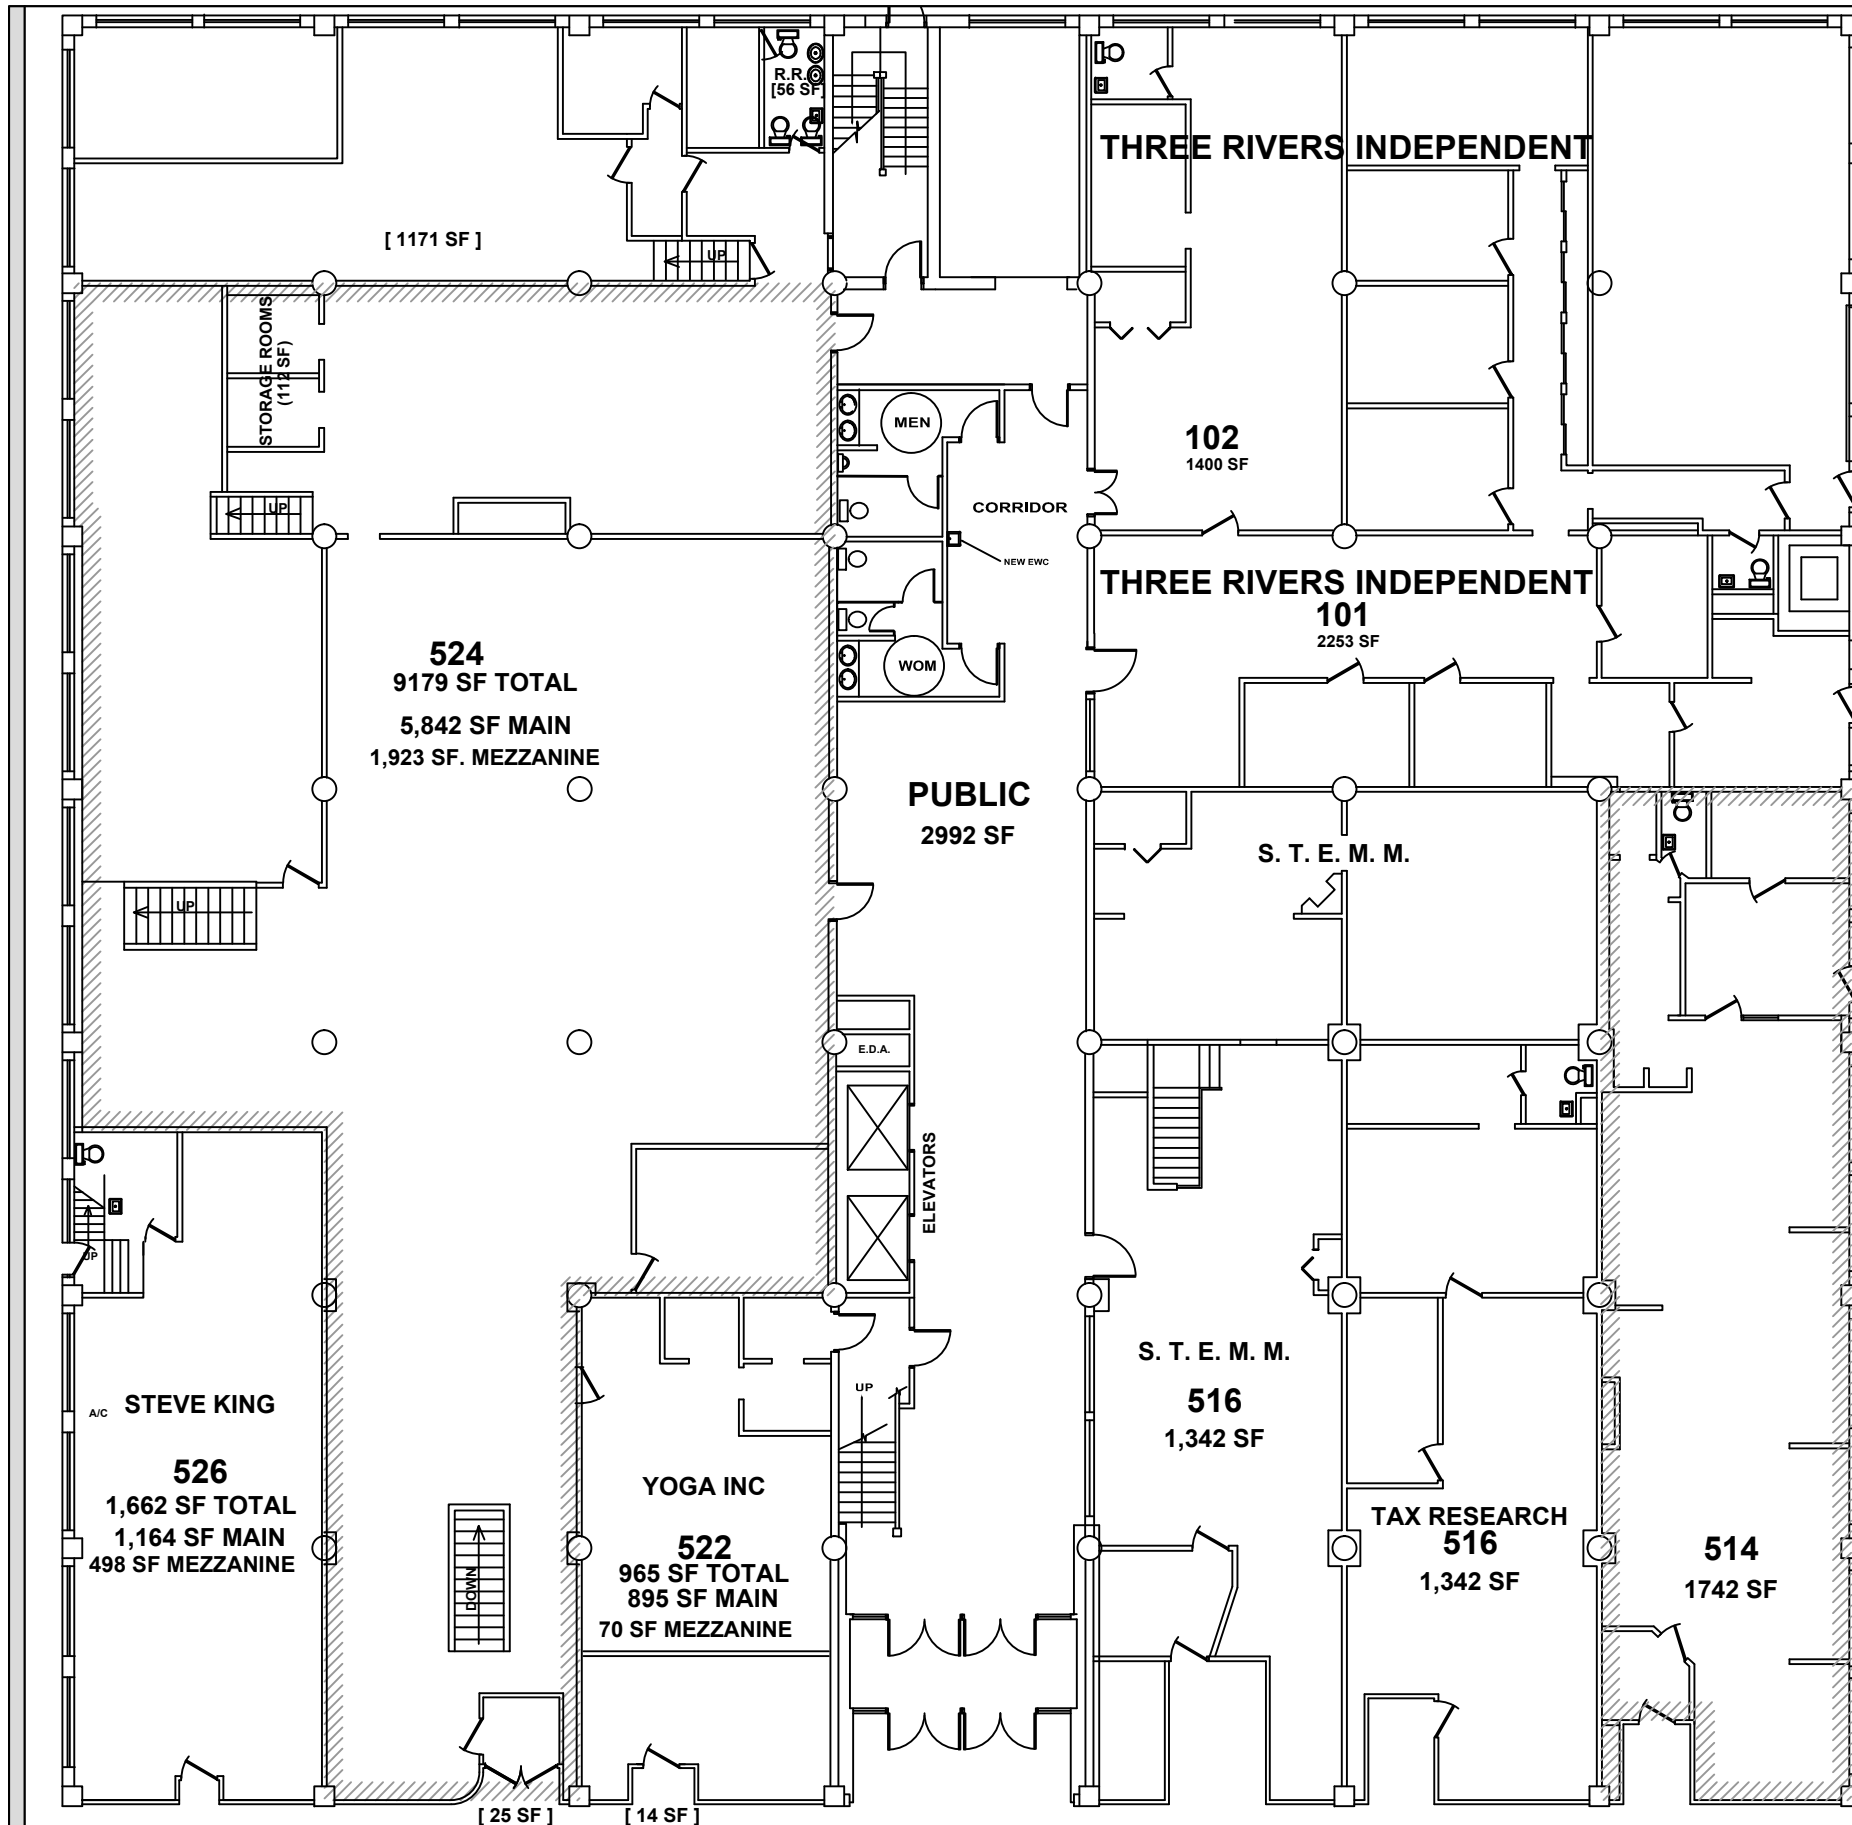

FIRST FLOOR COMMERCE BUILDING 6TH & NEBRASKA STREET SIOUX CITY IOWA

AVAILABLE

DATE	REVISIONS
5/12/04	ORIGINAL SET
5/18/04	CHANGED SET 1
	CHANGED SET 2
	CHANGED SET 3
	CHANGED SET 4
	CHANGED SET 5

COMMERCE BUILDING
FIRST FLOOR MEZZANINE FLOOR
SCALE: 1/8" = 1'
DRAWN BY: JAL
SHEET NO. 1 | FILE: 1ST_FLOOR04_05

FOR
I.L.D.
520 NEBRASKA ST SUITE 233
SIOUX CITY, IOWA

DRAWING BY:
DESIGN SERVICES
505 COLFAX
SGT BLUFF IA 51054
712-251-6657 / FAX 712-893-2129

PRINT DATE