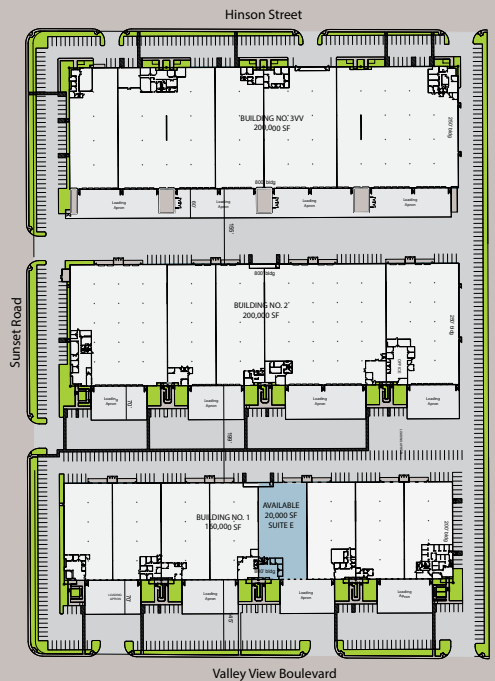

AVAILABLE FOR LEASE

6435 S. Valley View Boulevard, Suite E, Building #1, Las Vegas, NV

Valley View Boulevard

Office
Layout

For more information, please contact:

Rod Martin
rmartin@majesticrealty.com

Bill Hayden
whayden@majesticrealty.com