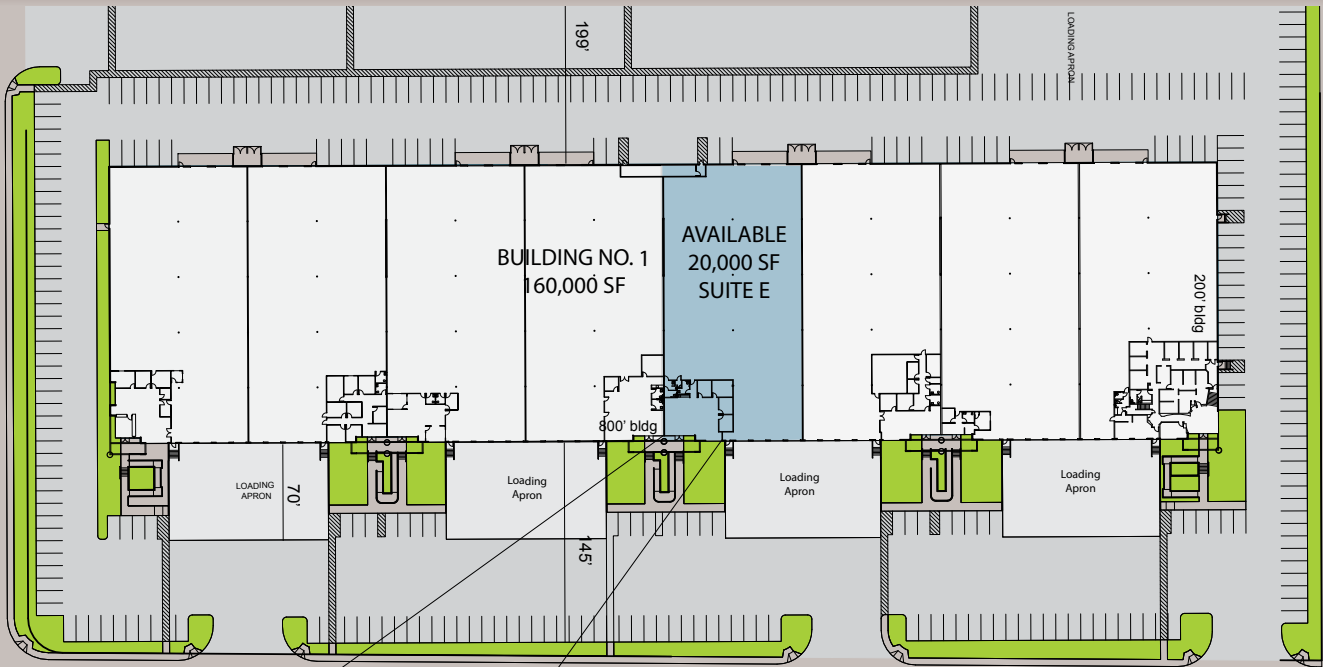

AVAILABLE FOR LEASE

6435 S. Valley View Boulevard, Suite E, Building #1, Las Vegas, NV

Valley View Boulevard

Office
Layout

For more information, please contact:

Rod Martin
rmartin@majesticrealty.com

Bill Hayden
whayden@majesticrealty.com