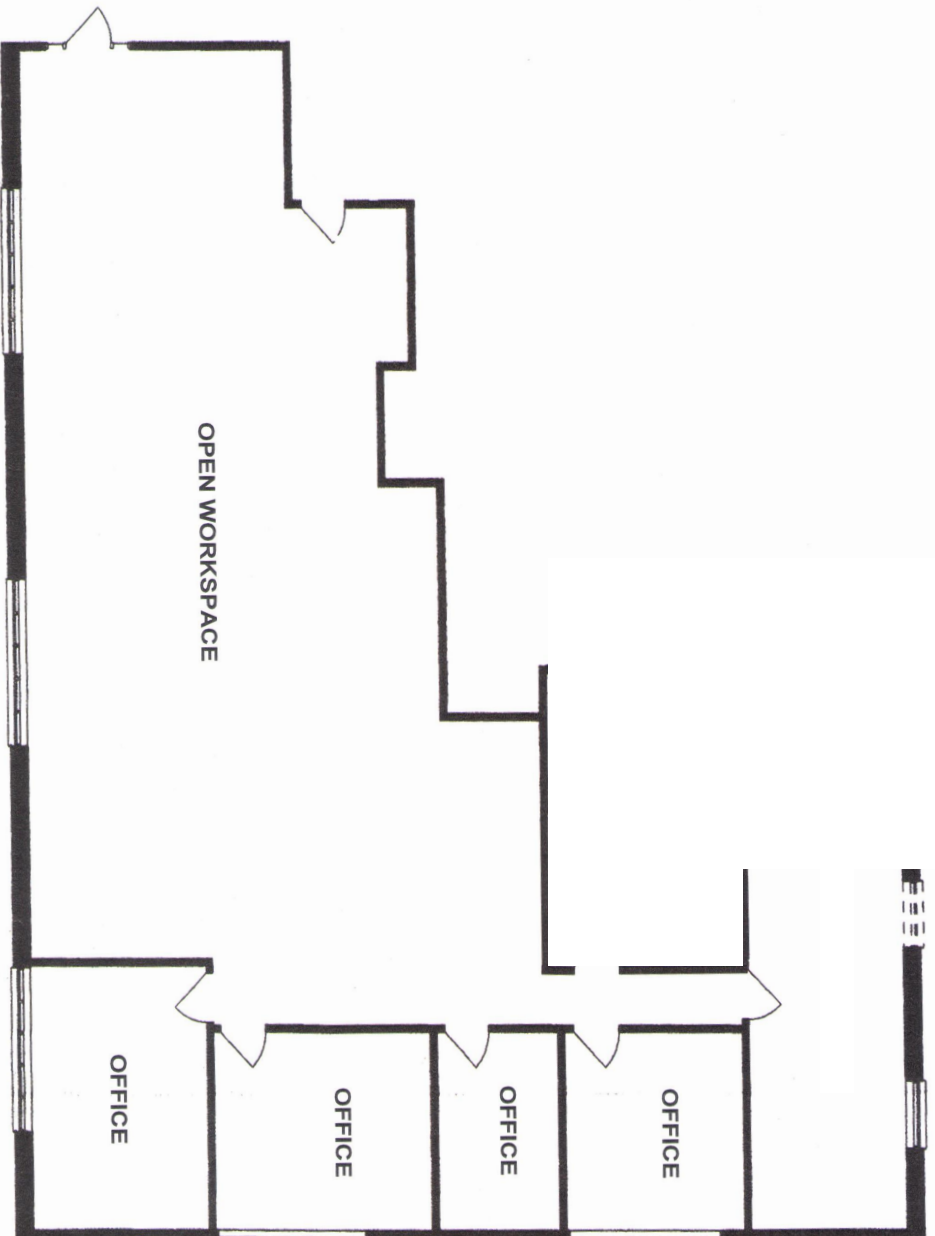

207 MEETINGHOUSE ROAD
BEDFORD, NEW HAMPSHIRE

2,975 SQ FT

For more information or to schedule a tour, contact: Deane @ 603.315.0808

harringtonandreeves.com