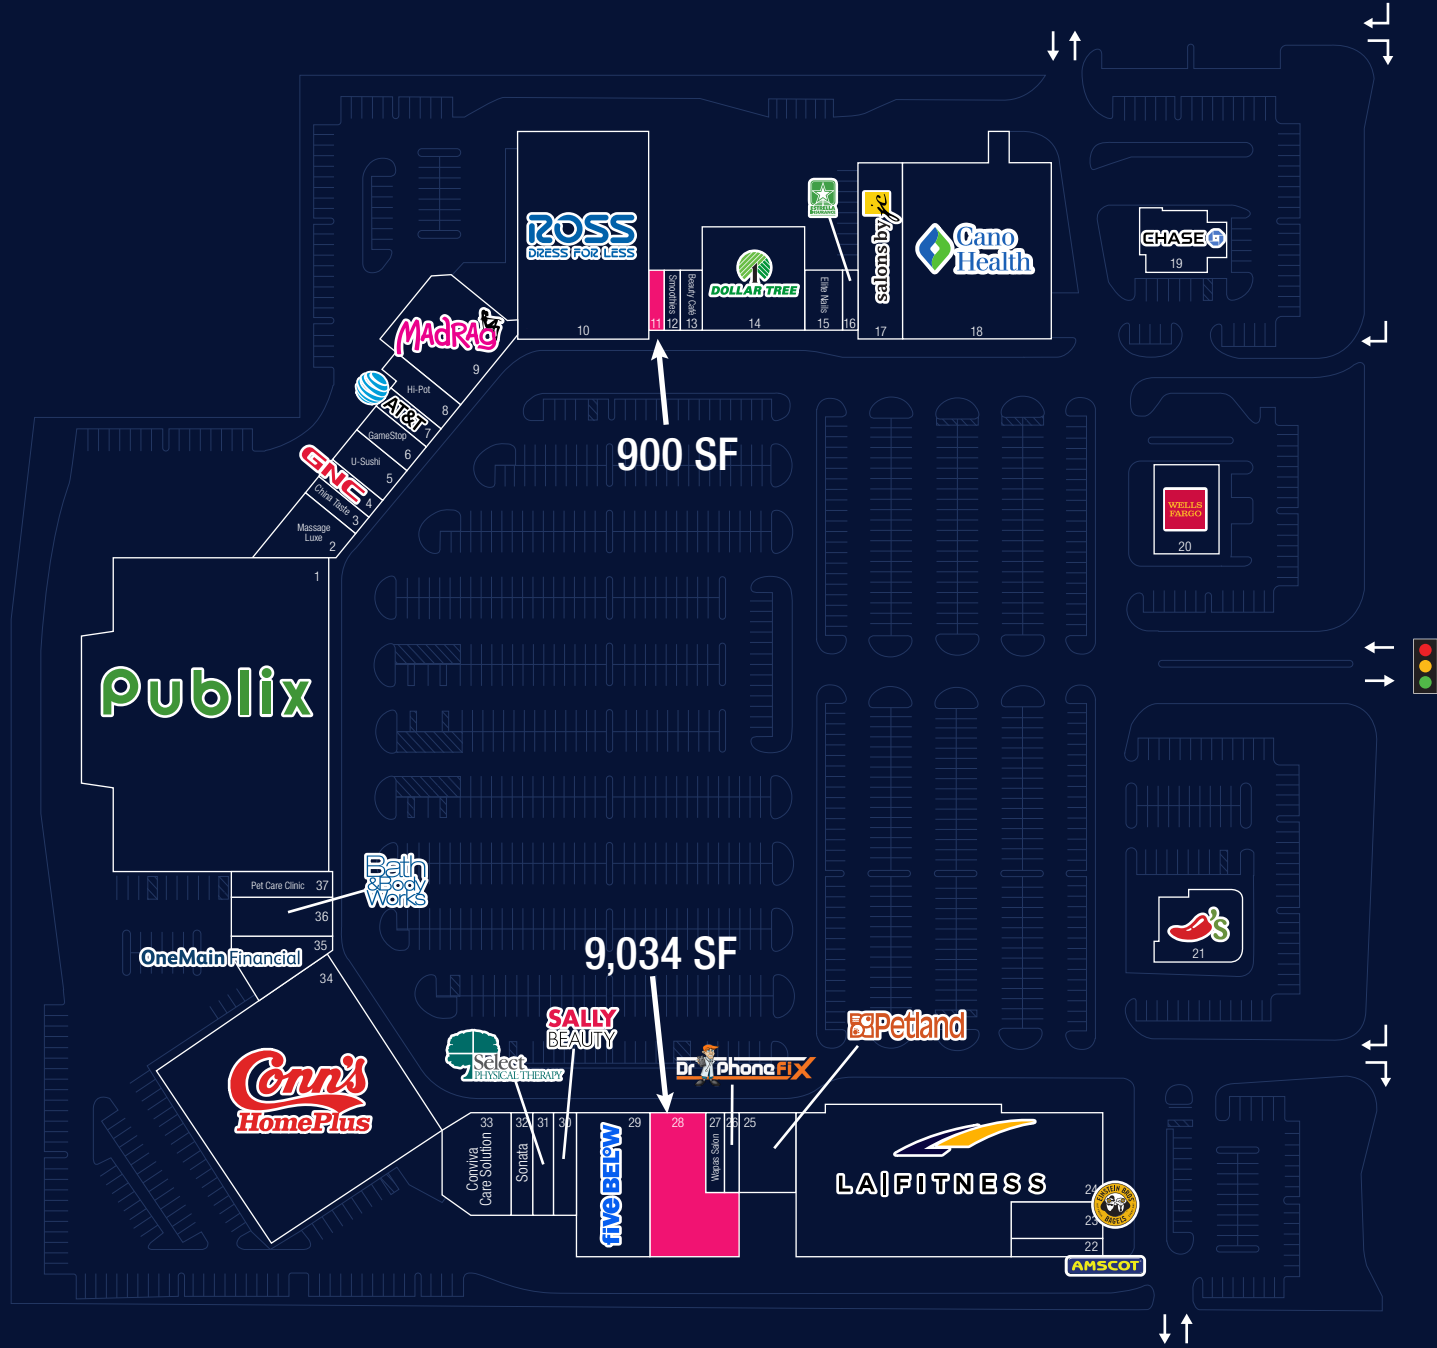

Pembroke Commons

600 N UNIVERSITY DRIVE · PEMBROKE PINES, FL · 33024

AVAILABLE

N University Drive
53,500 vpd