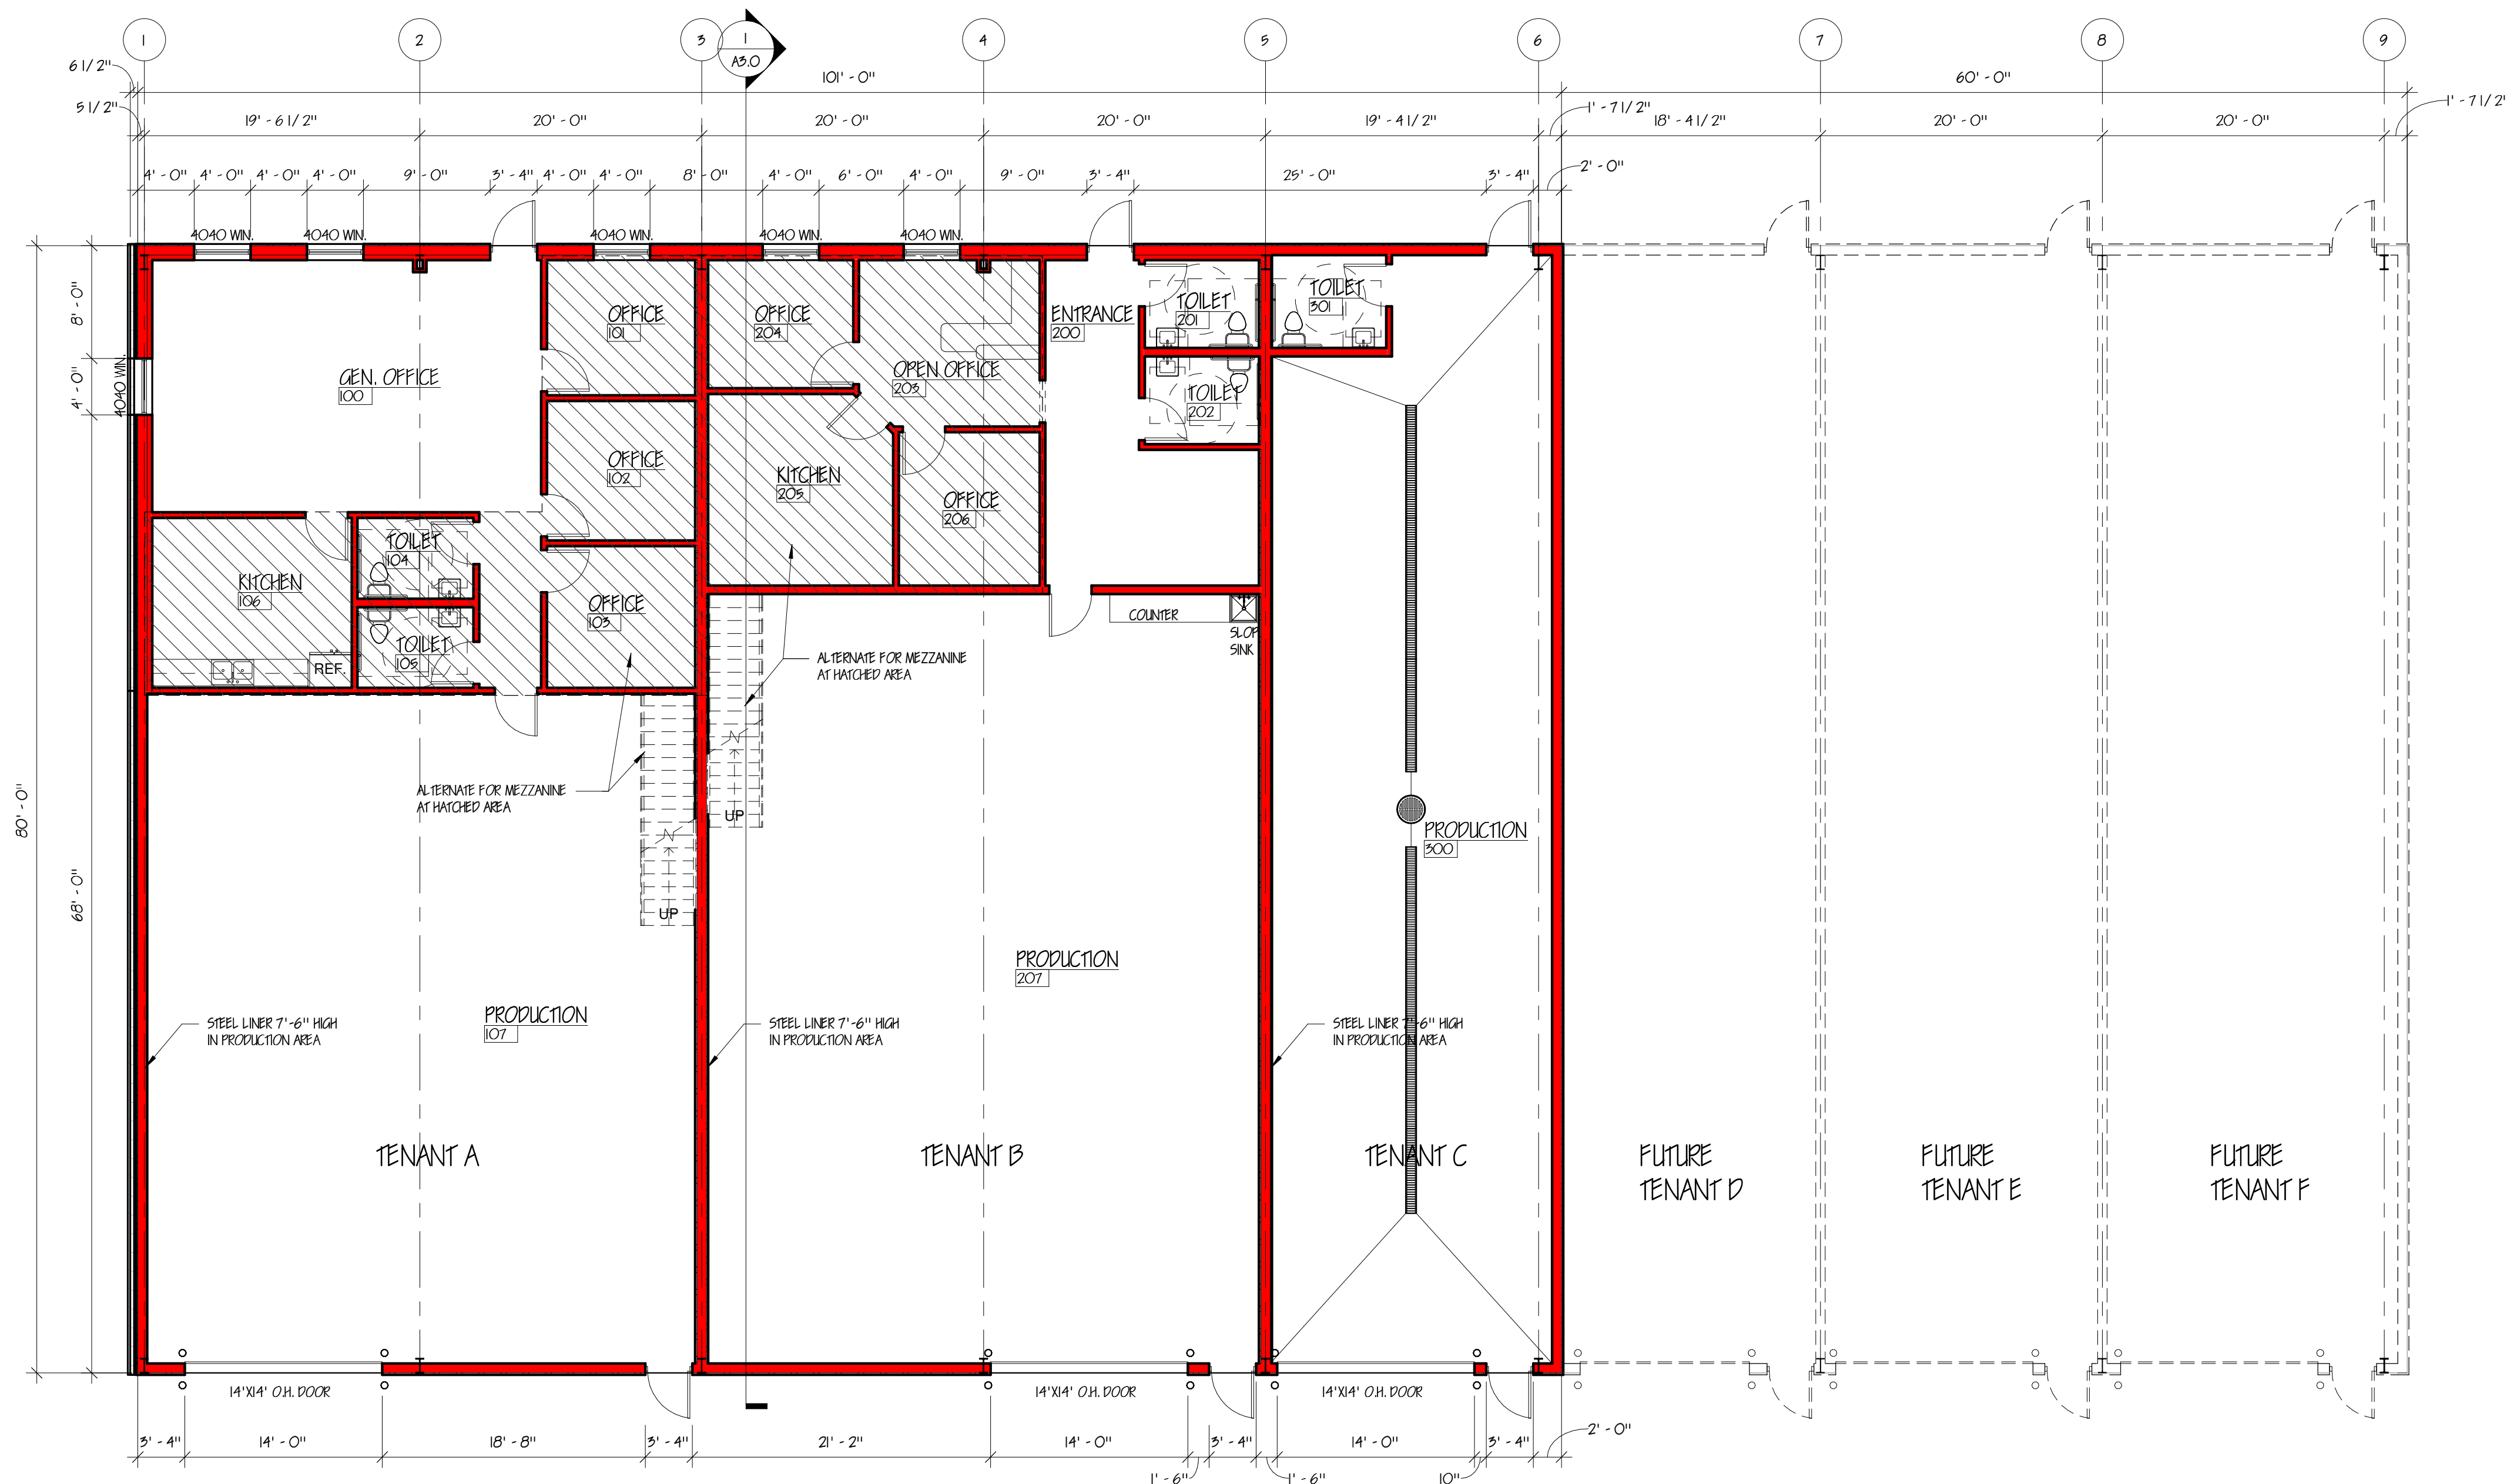

Keller

PLANNERS | ARCHITECTS | BUILDERS

FOX CITIES
N216 State Road 55
P.O. Box 620
Kaukauna, WI 54130
PHONE (920) 766-5795 /
1-800-236-2534
FAX (920) 766-5004

MILWAUKEE
W177 N9855 Rivercrest Dr.
Suite 104
Cermantown, WI 53022
PHONE (262) 250-9710
1-800-236-2534
FAX (262) 250-9740

www.kellerbuilds.com

NORTH

FLOOR PLAN
1/8" = 1'-0"

PROPOSED FOR:
DS STORAGE
APPLETON,
WISCONSIN

REVISIONS

△	
△	
△	
△	
△	

PROJECT MANAGER:
C. VANDE WETTERING

DESIGNER:
J. STOJKE

DRAWN BY:
RFP

EXPEDITOR:
.....

SUPERVISOR:
.....

PRELIMINARY NO:
P1250

CONTRACT NO:
.....

DATE:
6.09.2012

SHEET:
A1.0