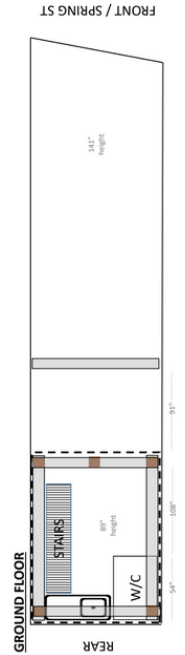

9 SPRING

- Prime NoLiTa

- Approx 400 sqr ft

- Immediate Occupancy

- High ceilings

- Lease break

NOLITA GROUP

All measurements are approximate