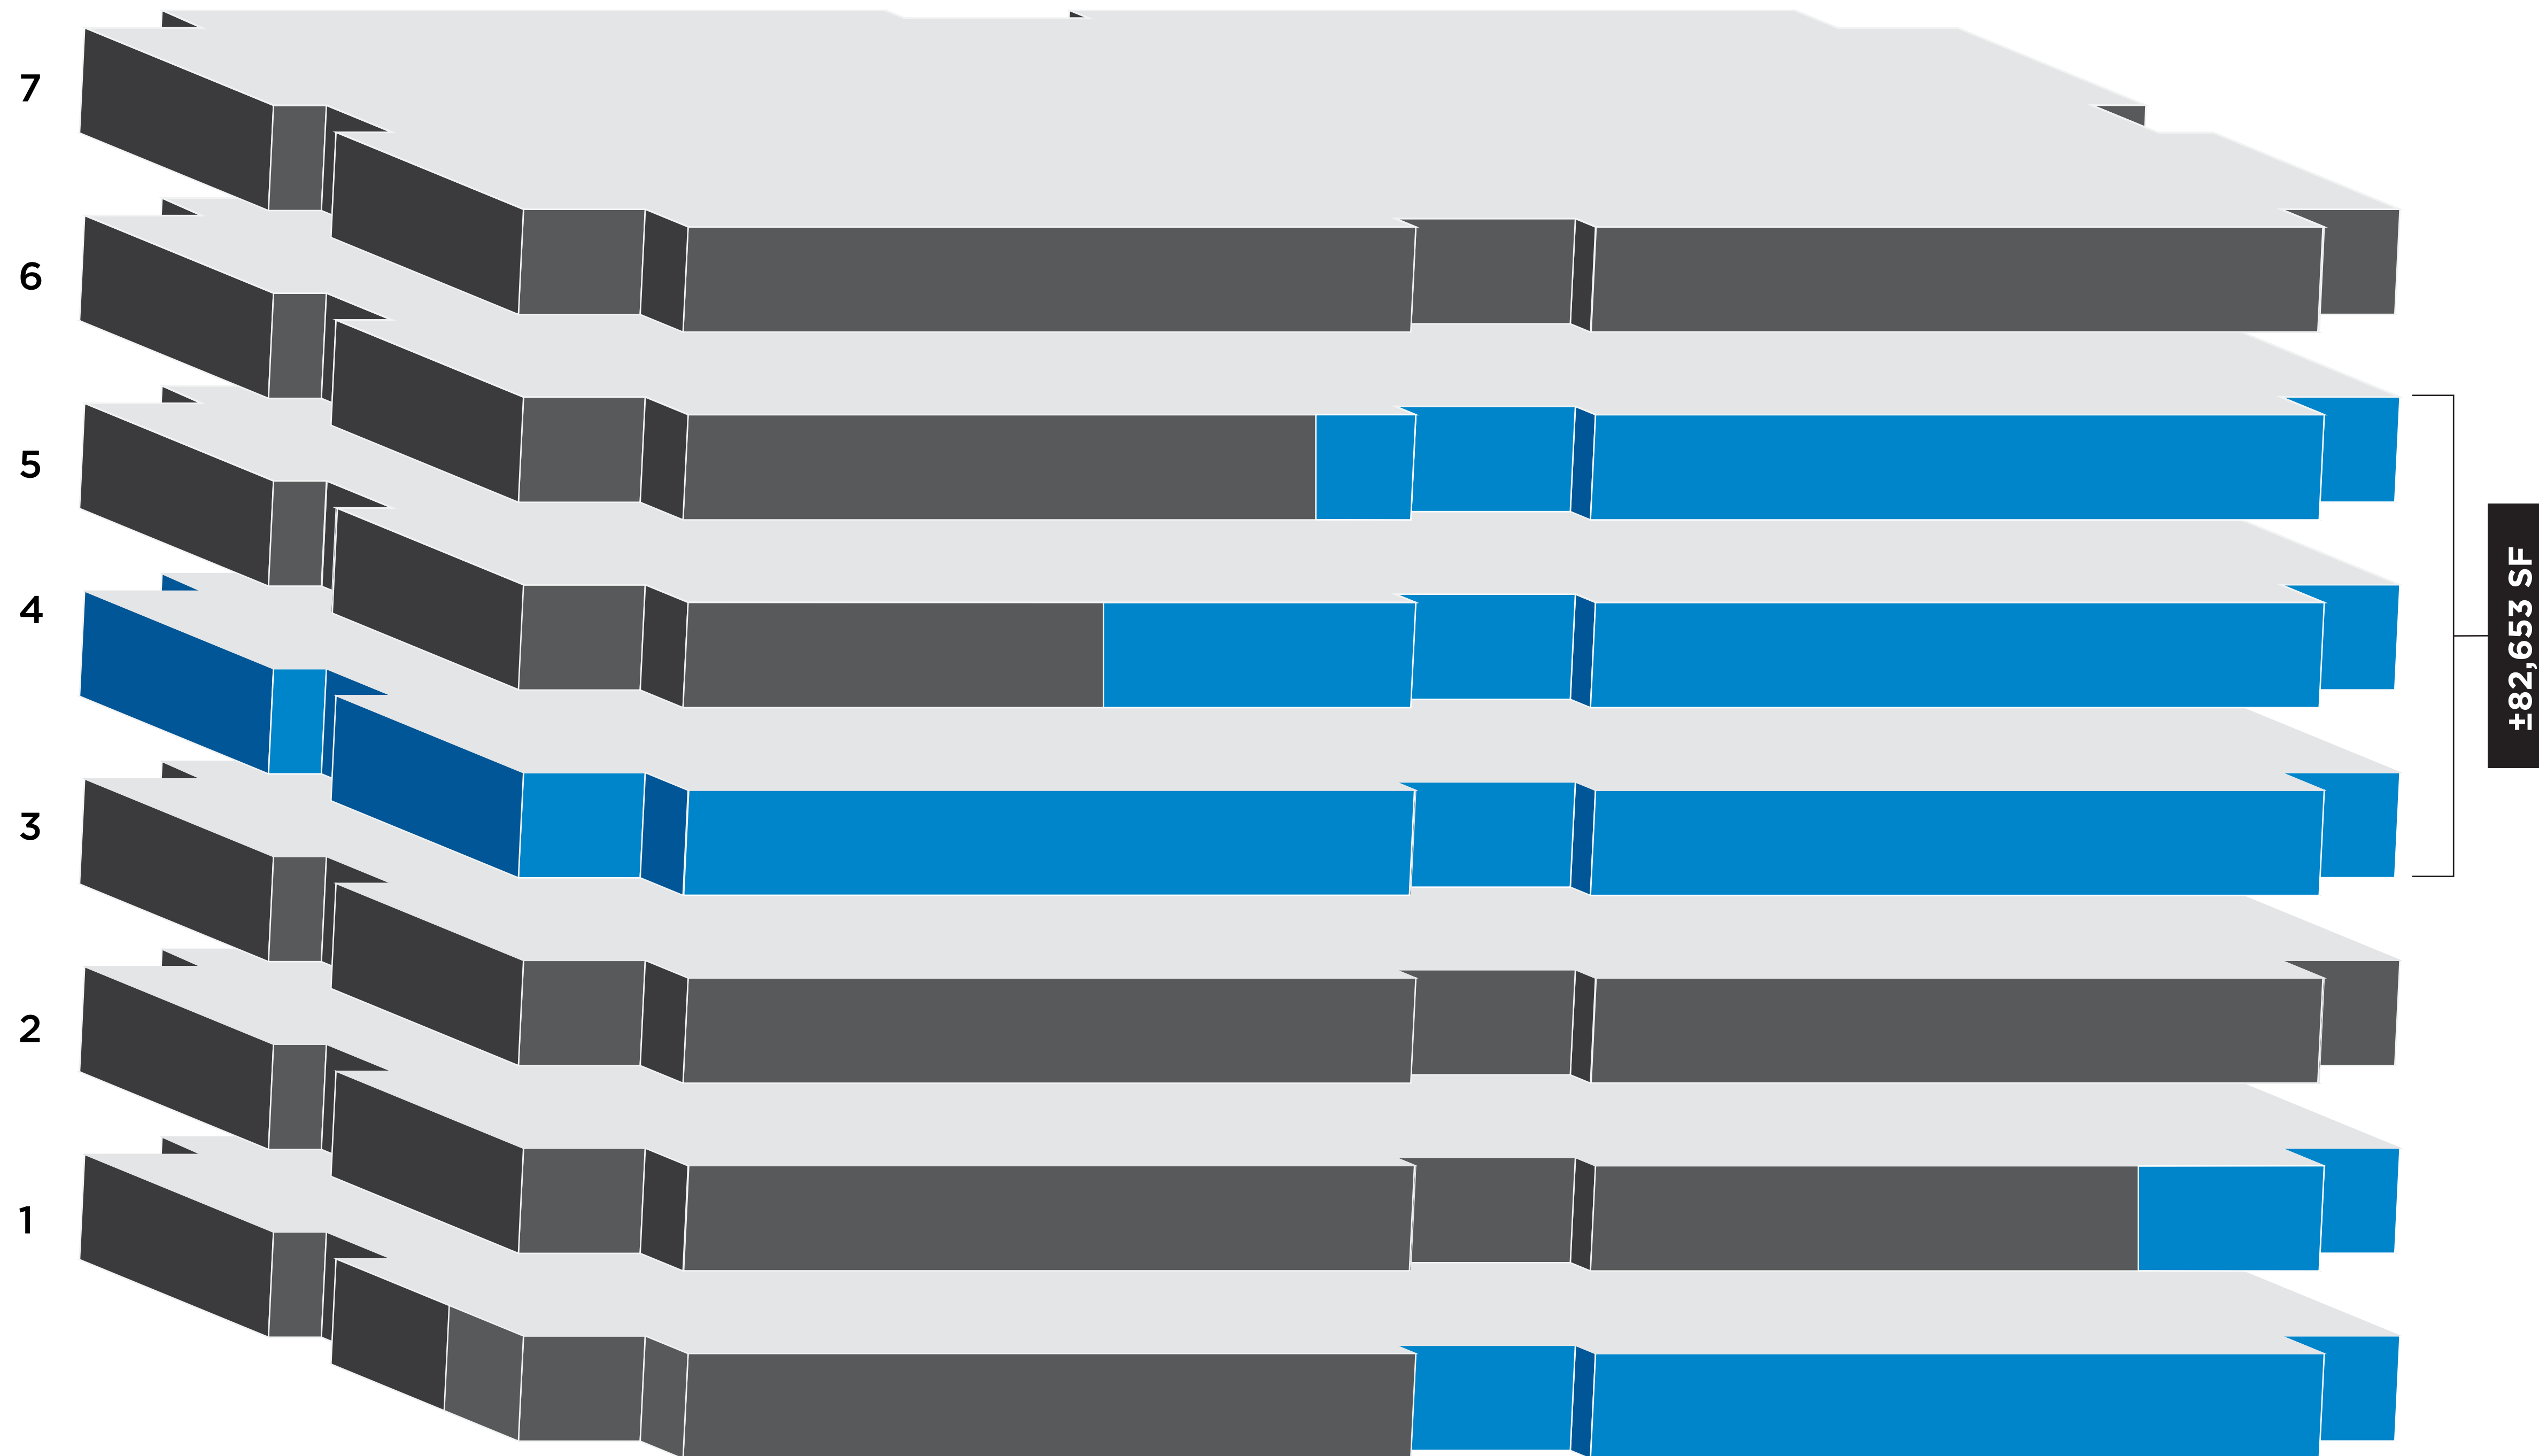

700 TOWER

Available SF	
7 TH Floor	0 SF
6 TH Floor	±19,890 SF
5 TH Floor	±28,090 SF
4 TH Floor	±34,673 SF
3 RD Floor	0 SF
2 ND Floor	±6,716 SF
1 ST Floor	±15,649 SF
Largest Contiguous	±82,653 SF
Total Available	±105,018 SF

OCCUPIED
 AVAILABLE