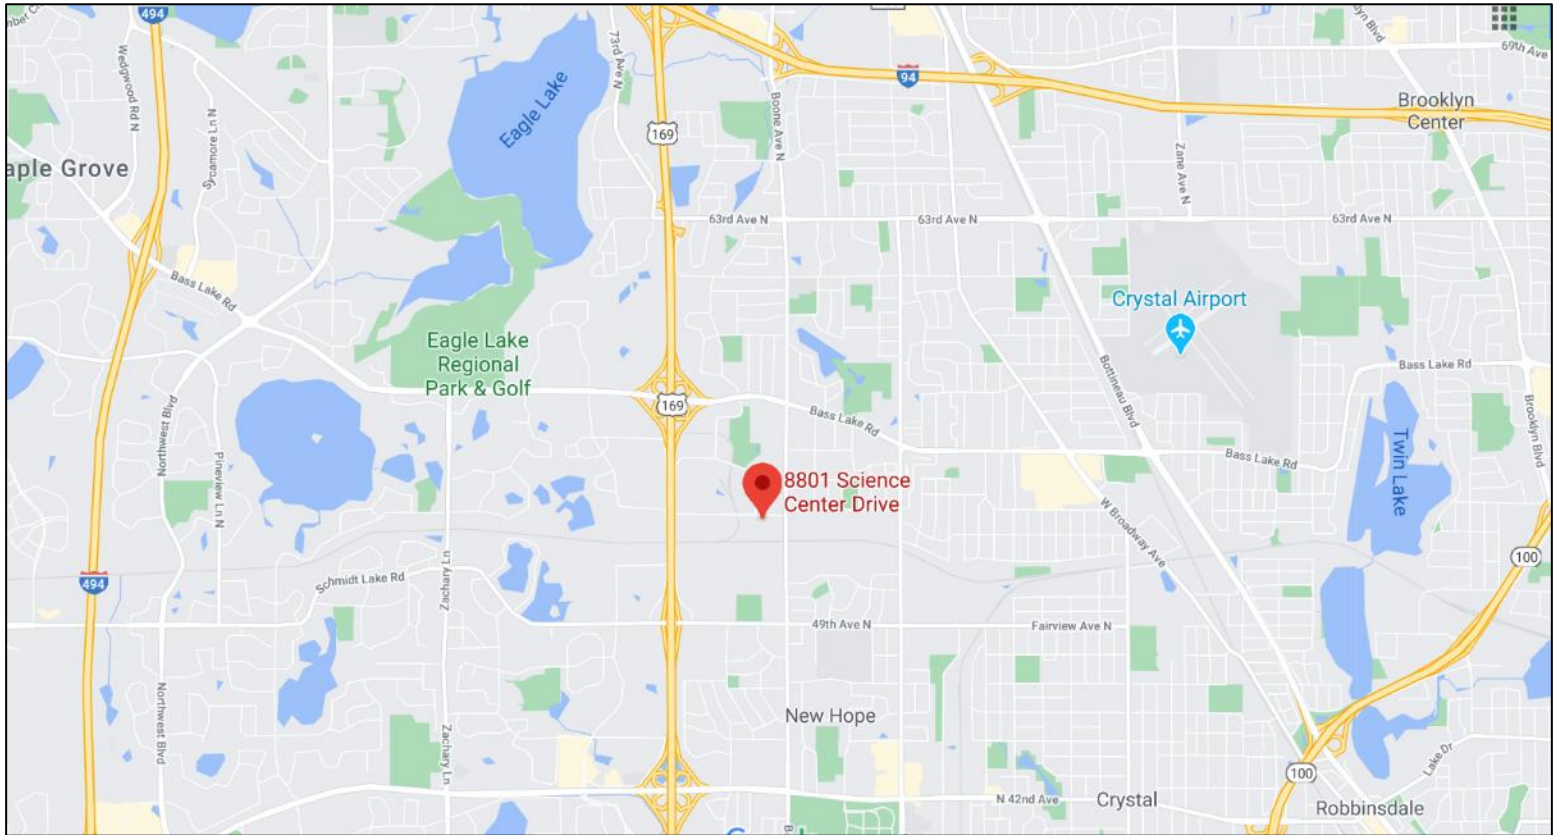

For Lease

8801 Science Center Drive
New Hope, MN

IAG Commercial

Jeffrey LaFavre, CCIM, MCR
(612) 868-7429

jlafavre@iagcommercial.com

www.iagcommercial.com

Michael Sedley
(612) 889-0906

msedley@iagcommercial.com