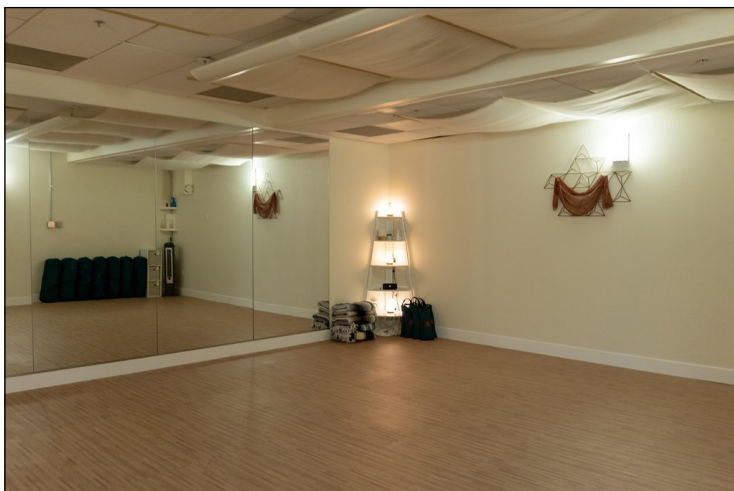

VARIOUS SIZES ALLOW YOUR TEAM OF 3, OR YOUR ENTIRE CREW OF 10, THE SPACE YOU NEED TO GET THE JOB DONE.

YOUR NEXT WORKSPACE

**MORE PHOTOS ON
MADISONCOMMERCIAL.COM/WORKABILITY**

LOCATIONS

THE SUDLER

1576 SHERMAN STREET
DENVER, CO 80203

OPENING HOURS

MONDAY - FRIDAY 8 AM - 8 PM
SATURDAY - SUNDAY 10 AM - 6 PM

Wifi

Meeting Rooms

Coffee

Snacks

Mail Room

OUR UPTOWN LOCATION, THE SUDLER, IS NOT JUST A SHARED WORKSPACE, IT IS HOME TO OVER 40 FULLY FURNISHED OFFICES. ON THE FIRST FLOOR, THERE IS 3,000 SQ. FT. OF OPEN LOUNGE AREA WITH A DISTINCTIVE CLUBHOUSE ATMOSPHERE AVAILABLE FOR ROAMING MEMBERS.

CAPITAL HILL

WITH OVER 40 PRIVATE AND FULLY FURNISHED OFFICES, THIS IS NOT YOUR TYPICAL SHARED WORK SPACE. SEEMINGLY ENDLESS OPEN LOUNGES AND WORK AREAS CREATE A COLLABORATIVE ATMOSPHERE SURE TO HELP INSPIRE AND MOTIVATE. THIS MID-CENTURY-MODERN OFFICE BUILDING, BUILT IN 1959, HAS BEEN COMPLETELY RENOVATED AND UPDATED. THE NEW OWNERS TOOK GREAT CARE TO KEEP THE BEST FEATURES OF THE ORIGINAL STYLE, WHILE INCORPORATING MODERN LOOKS AND AMENITIES. CONFERENCE ROOMS, A SNACK & COFFEE BAR, GYM WITH LOCKERS & SHOWERS, YOGA STUDIO, AND EVEN A DOG-WASHING ROOM GIVE YOU EVERYTHING YOU NEED TO MAKE THE MOST OF YOUR DAY. LOCATED JUST STEPS FROM THE STATE CAPITAL IN THE HEART OF CAPITAL HILL, THE SUDLER BUILDING IS ONLY A BLOCK AWAY FROM RTD'S CIVIC CENTER STATION, PROVIDING QUICK AND EASY ACCESS TO BUSES, LIGHT RAIL, AND THE 16TH STREET MALL SHUTTLE. DENVER'S CENTRAL BUSINESS DISTRICT IS WALKING DISTANCE, WITH ALL THE RESTAURANTS, SHOPPING, AND OTHER SERVICES ONE WOULD EXPECT WHILE WORKING IN THE CITY.