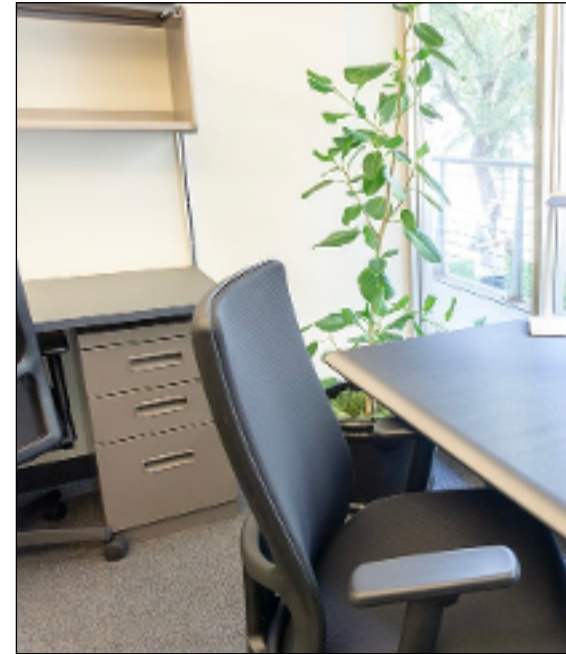

THE SUDLER

HIGH TECH OFFICES IN CAPITAL HILL