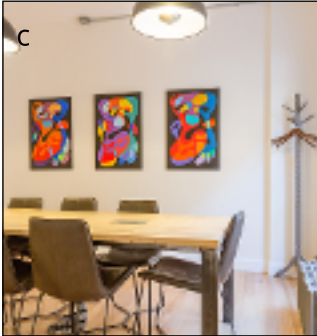

WORKSPACE PRICING

WORKSTATION

FROM $135/MO

WORKSPACE — OUR MOST FLEXIBLE MEMBERSHIP. ALLOWS YOU TO GRAB YOUR FAVORITE WORKSPACE ANYWHERE IN OUR OPEN WORK AREAS.