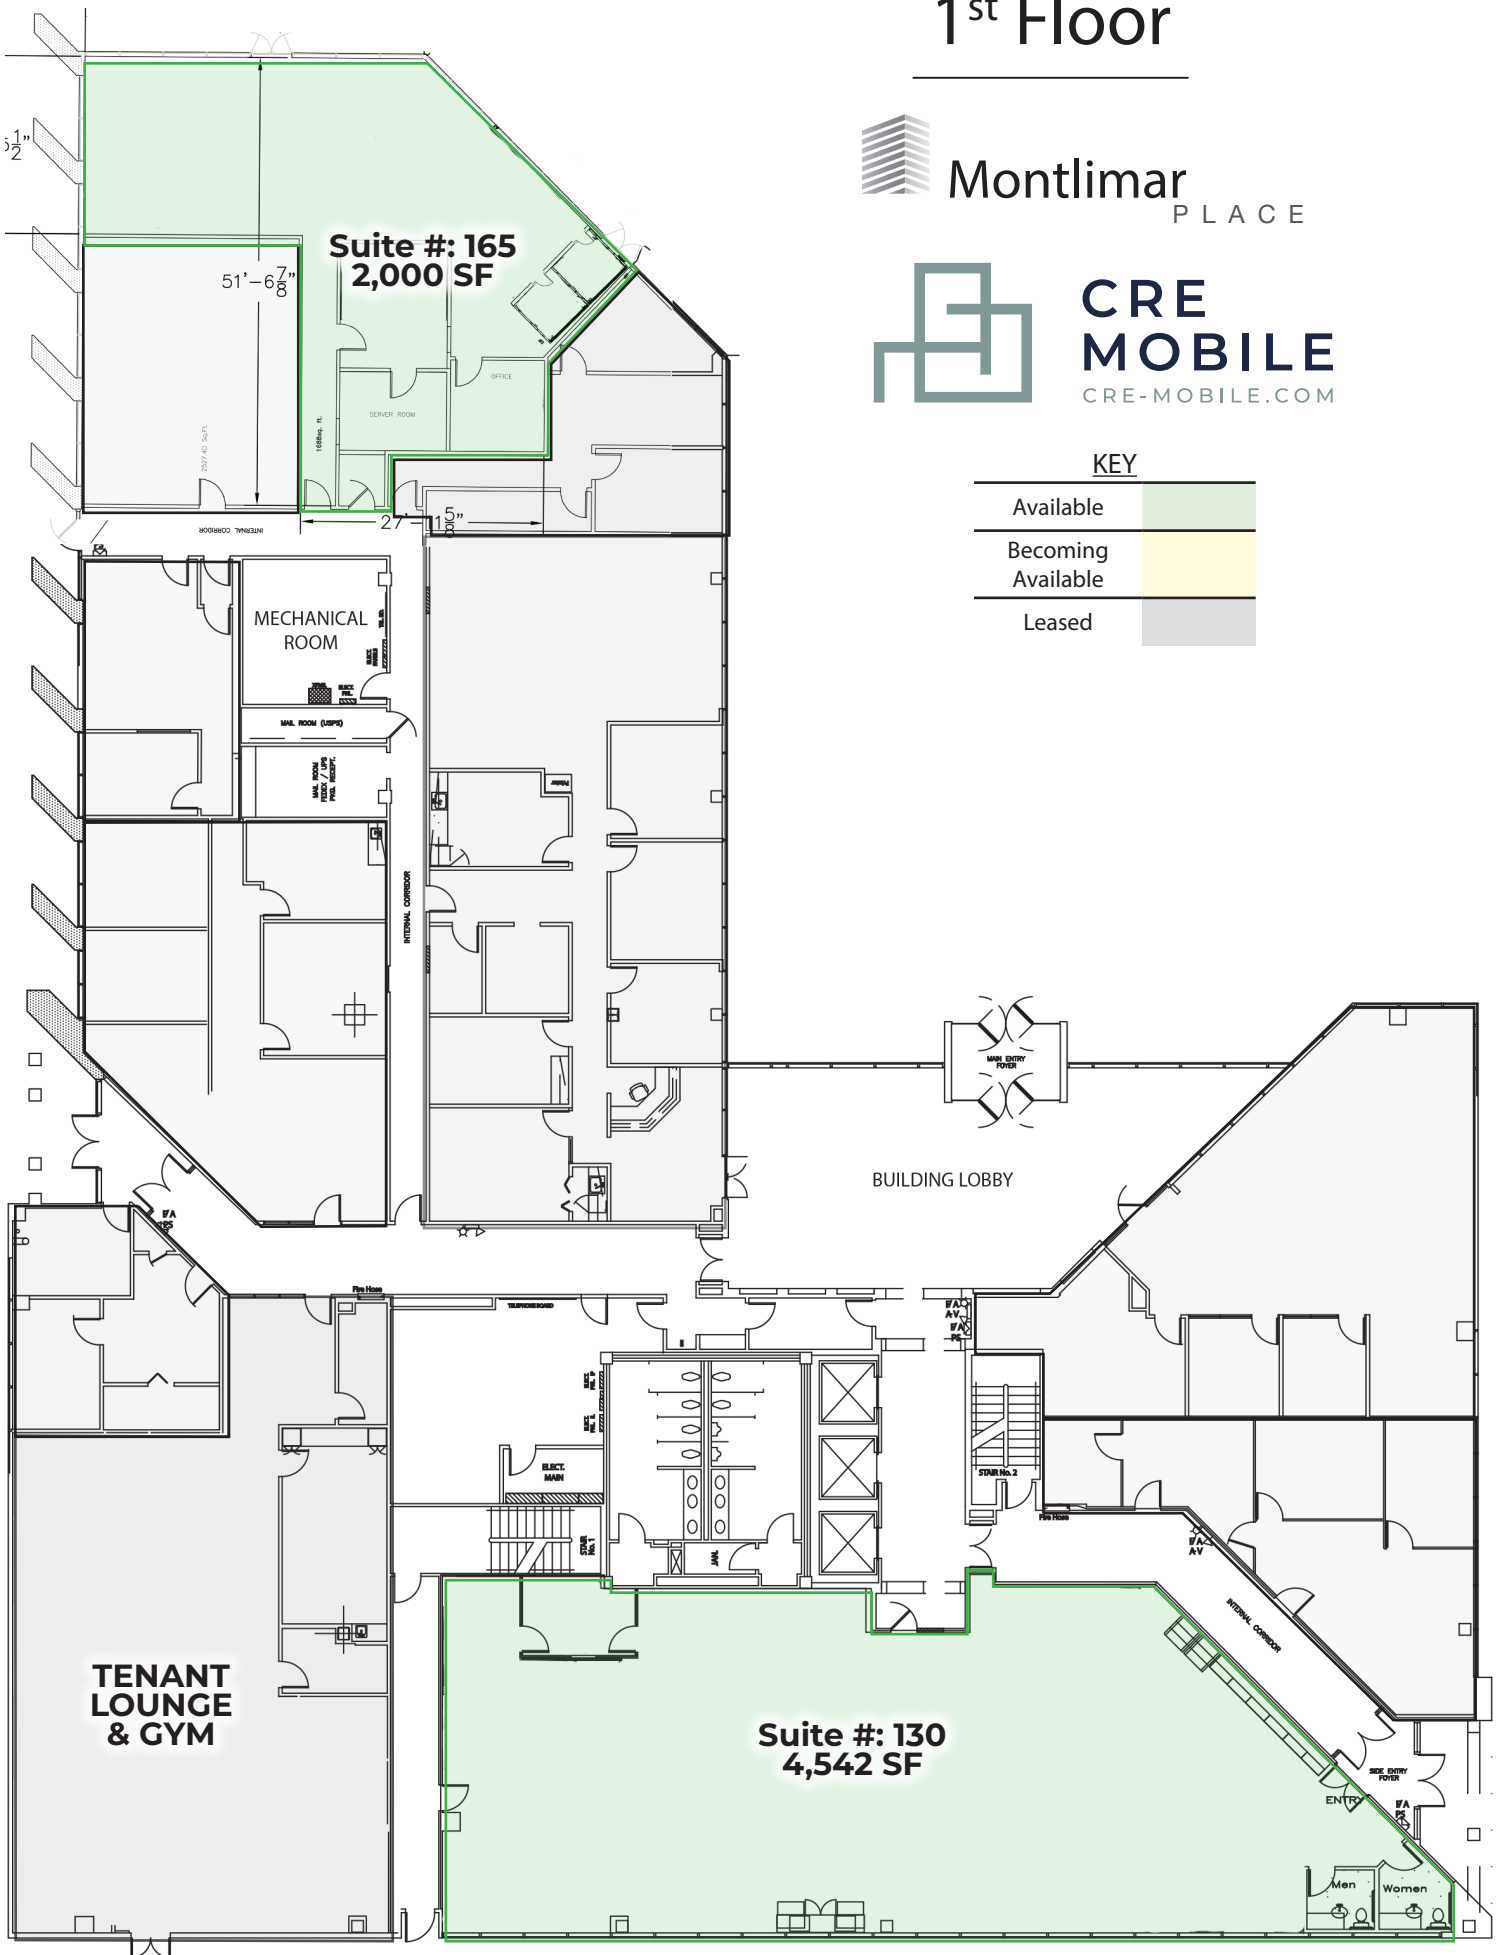

1st Floor

Montlimar
PLACE

CRE
MOBILE
CRE-MOBILE.COM

KEY

Available	
Becoming Available	
Leased	

2nd Floor

KEY

Available	
Becoming Available	
Leased	

5th Floor

KEY

Available

Becoming Available

Leased

6th Floor

KEY

Available	
Becoming Available	
Leased	

7th Floor

KEY

Available	
Becoming Available	
Leased	

SUITE 701
1,512 SF

10th Floor

KEY	
Available	
Becoming Available	
Leased	