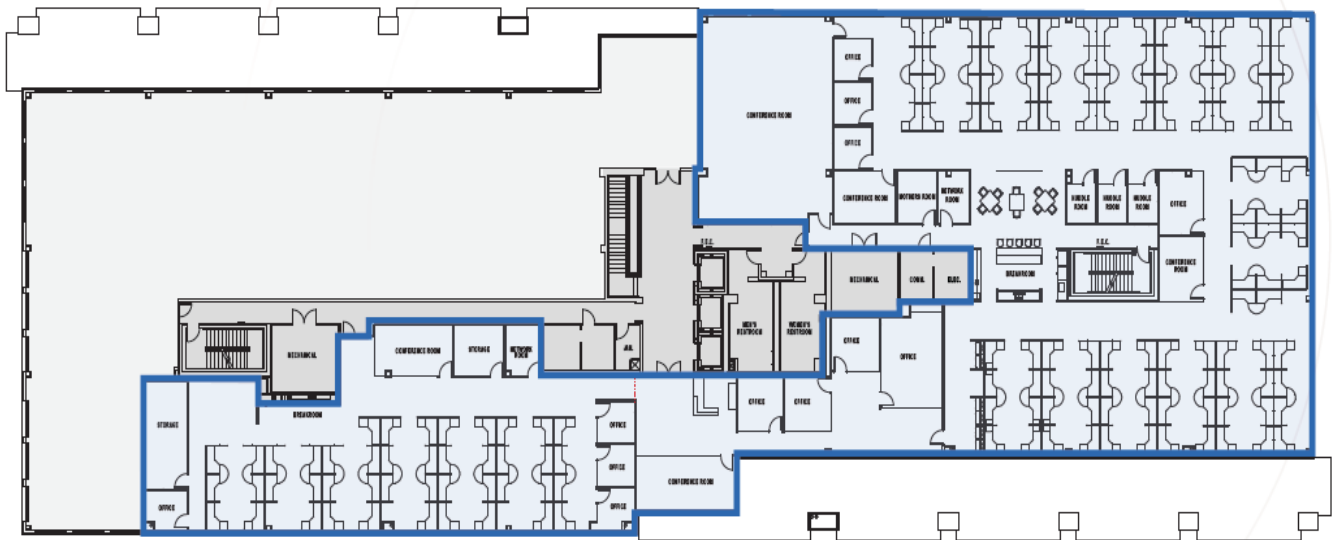

+ **Rate:** \$23.00/RSF

+ **2022 Opex:** 17.50/RSF

+ **Availability:** NOW

+ **LXD:** 3/31/25

+ **Parking:** 4.5/1,000 SF

+ 6 covered spaces

+ Mostly wide open space with several large conference rooms

+ Two Kitchen areas

+ Furniture is negotiable

+ Great visibility from lobby

+ Space may be divisible

+ New fitness center with showers & lockers

Suite 250: 21,357 RSF

Contact Us

Kristi Svec Simmons, SIOR

First Vice President