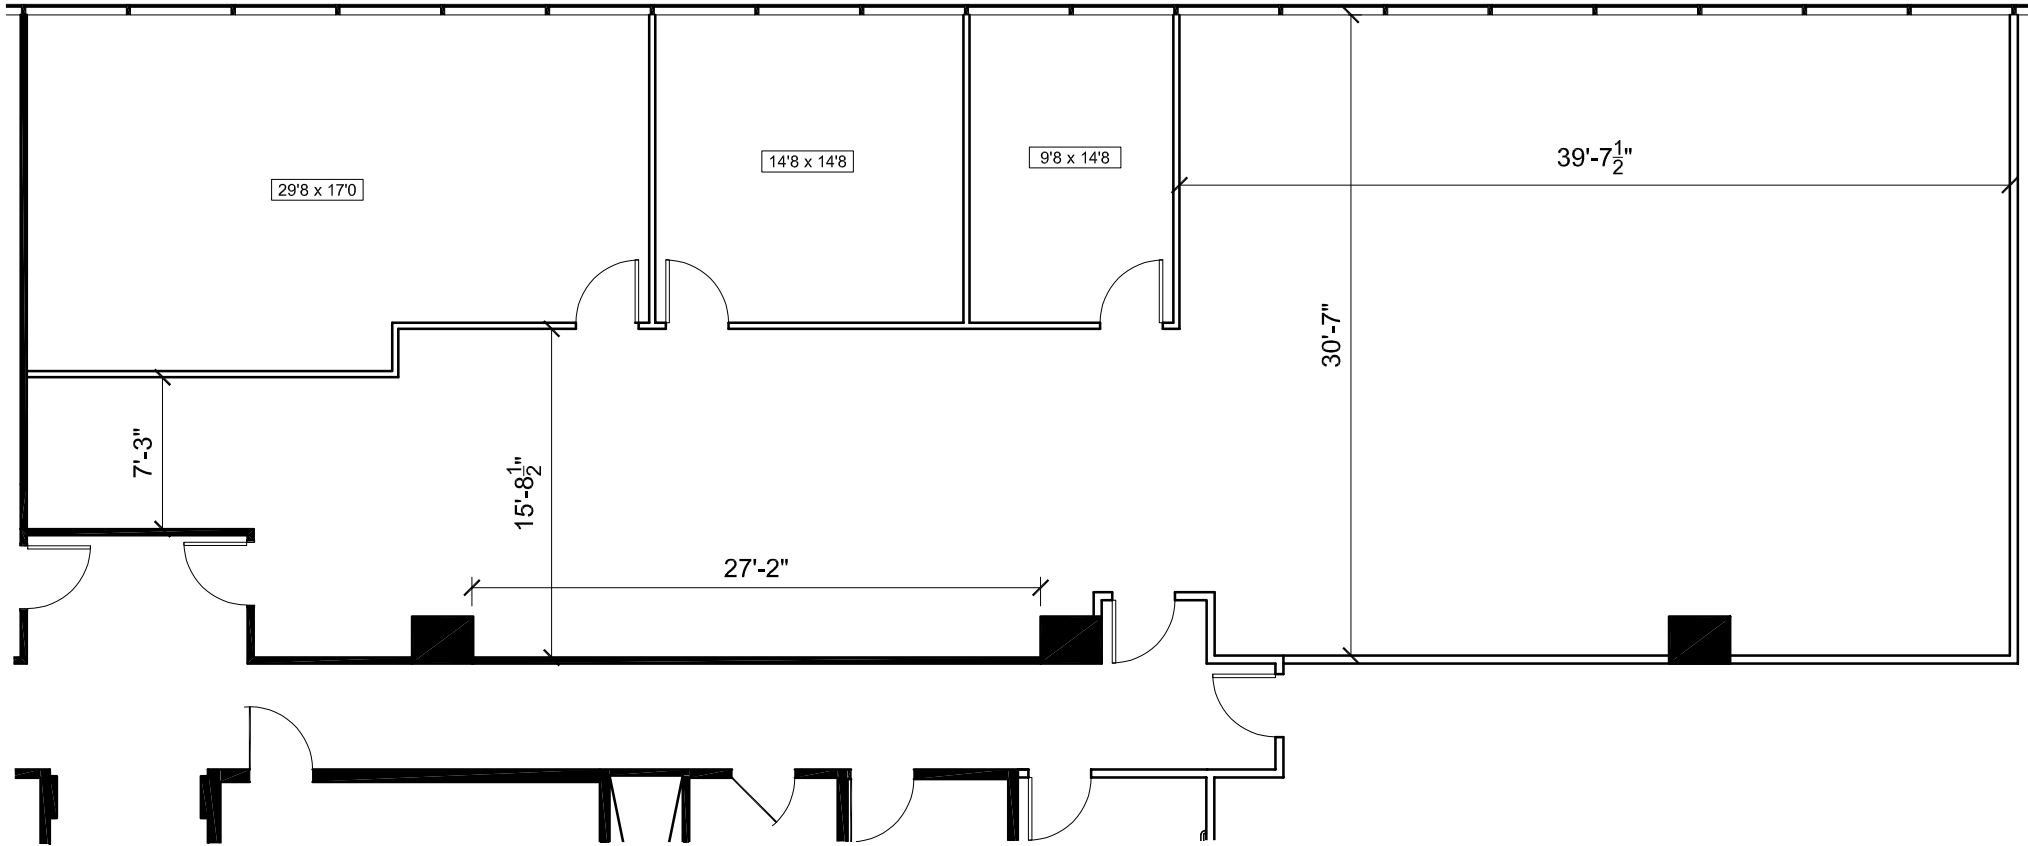

North Terraces

Suite 225 - 3,468 RSF

400 Perimeter Center Terrace | Atlanta, GA 30346

TERRACES

KEY PLAN

Brooke Dewey 404.995.2138
Glenn Aspinwall 404.995.2139

Marketing Plan | 08.21.23