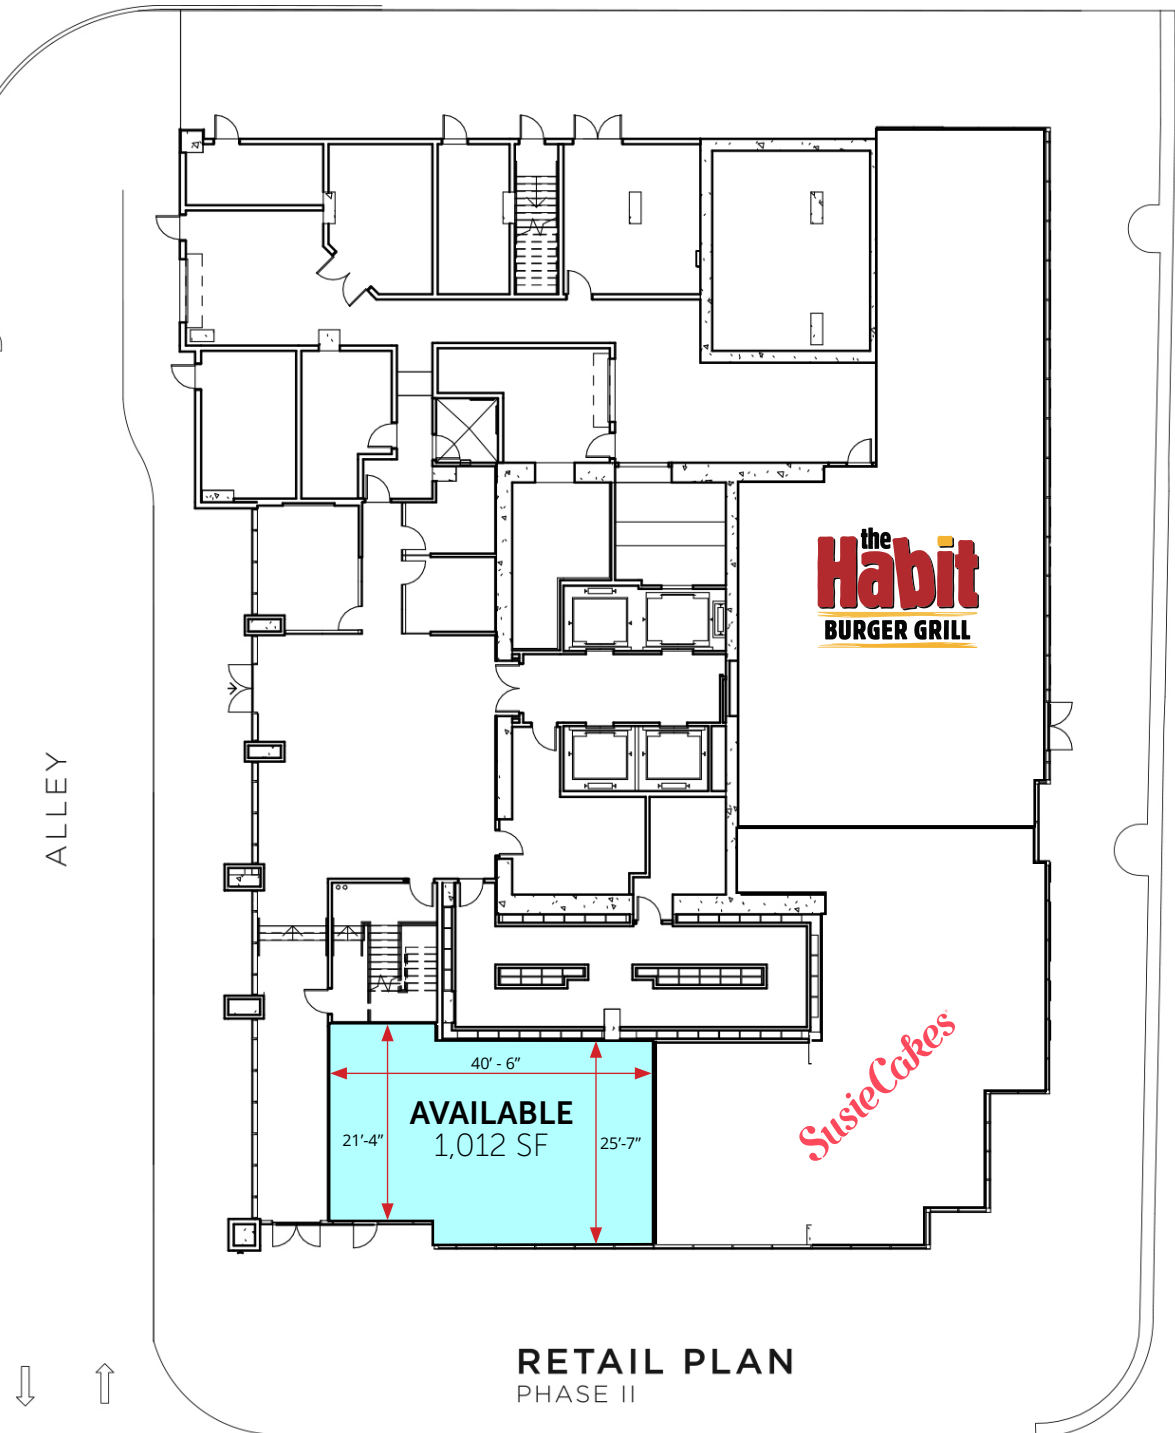

888

SOUTH HOPE

DOWNTOWN LOS ANGELES

1,012 SF RETAIL
**HOPE STREET
FRONTAGE**
AVAILABLE NOW

CIM

RETAIL SITE PLAN

RETAIL PLAN
PHASE I

RETAIL PLAN
PHASE II

HOPE STREET

9TH STREET

LOCAL AMENITIES

SHOPPING

- 1 Aesop
- 2 Gentle Monster
- 3 MyKita
- 4 The Bloc

GROCER

- 1 Ralphs
- 2 Whole Foods

FOOD/BARS/COFFEE

- 1 Bottega Louie
- 2 Broken Shaker
- 3 Chicas Tacos
- 4 Faith & Flower
- 5 Little Sister
- 6 Philz Coffee
- 7 Shake Shack
- 8 Sugarfish
- 9 Sweetgreens

ENTERTAINMENT

- 1 Grammy Museum
- 2 Grand Hope Park
- 3 LA Convention Center
- 4 Microsoft Theater
- 5 Regal Cinemas
- 6 Staples Center