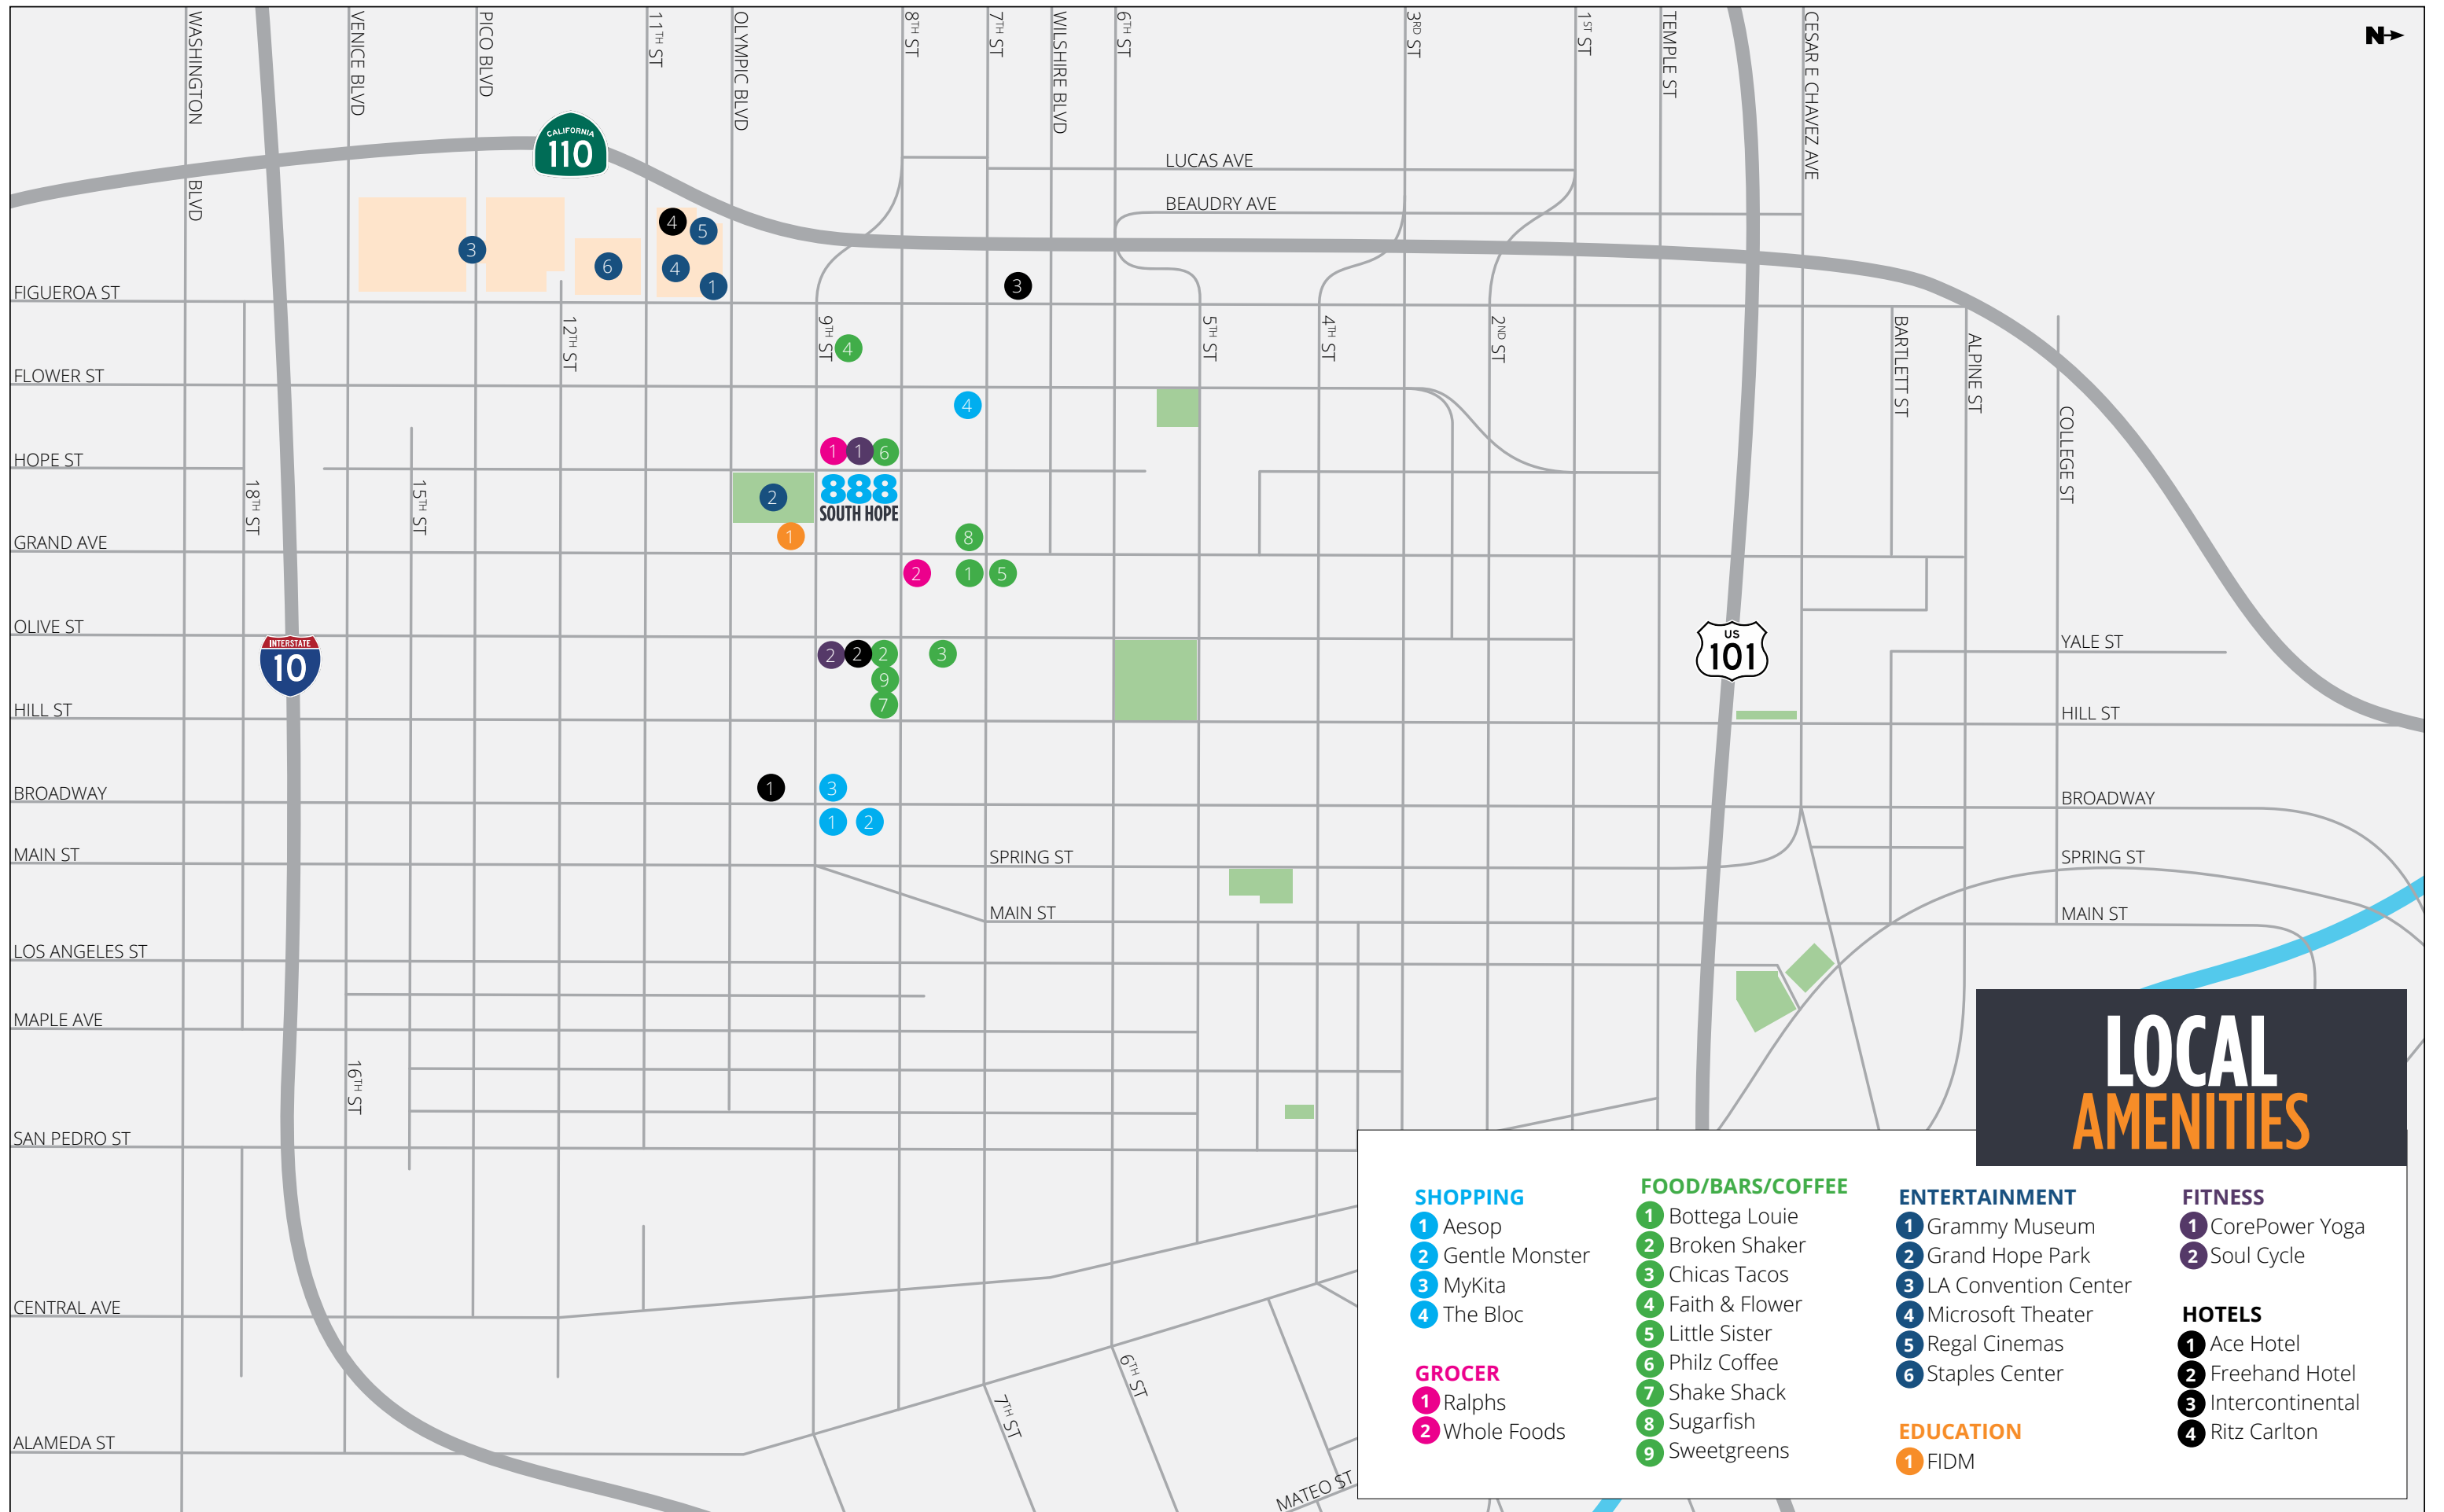

888

SOUTH HOPE

DOWNTOWN LOS ANGELES

1,012 SF RETAIL
**HOPE STREET
FRONTAGE**
AVAILABLE NOW

CIM

RETAIL SITE PLAN

RETAIL PLAN
PHASE I

RETAIL PLAN
PHASE II

HOPE STREET

9TH STREET

LOCAL AMENITIES

SHOPPING

- 1 Aesop
- 2 Gentle Monster
- 3 MyKita
- 4 The Bloc

GROCER

- 1 Ralphs
- 2 Whole Foods

FOOD/BARS/COFFEE

- 1 Bottega Louie
- 2 Broken Shaker
- 3 Chicas Tacos
- 4 Faith & Flower
- 5 Little Sister
- 6 Philz Coffee
- 7 Shake Shack
- 8 Sugarfish
- 9 Sweetgreens

ENTERTAINMENT

- 1 Grammy Museum
- 2 Grand Hope Park
- 3 LA Convention Center
- 4 Microsoft Theater
- 5 Regal Cinemas
- 6 Staples Center

EDUCATION

- 1 FIDM

FITNESS

- 1 CorePower Yoga
- 2 Soul Cycle

HOTELS

- 1 Ace Hotel
- 2 Freehand Hotel
- 3 Intercontinental
- 4 Ritz Carlton