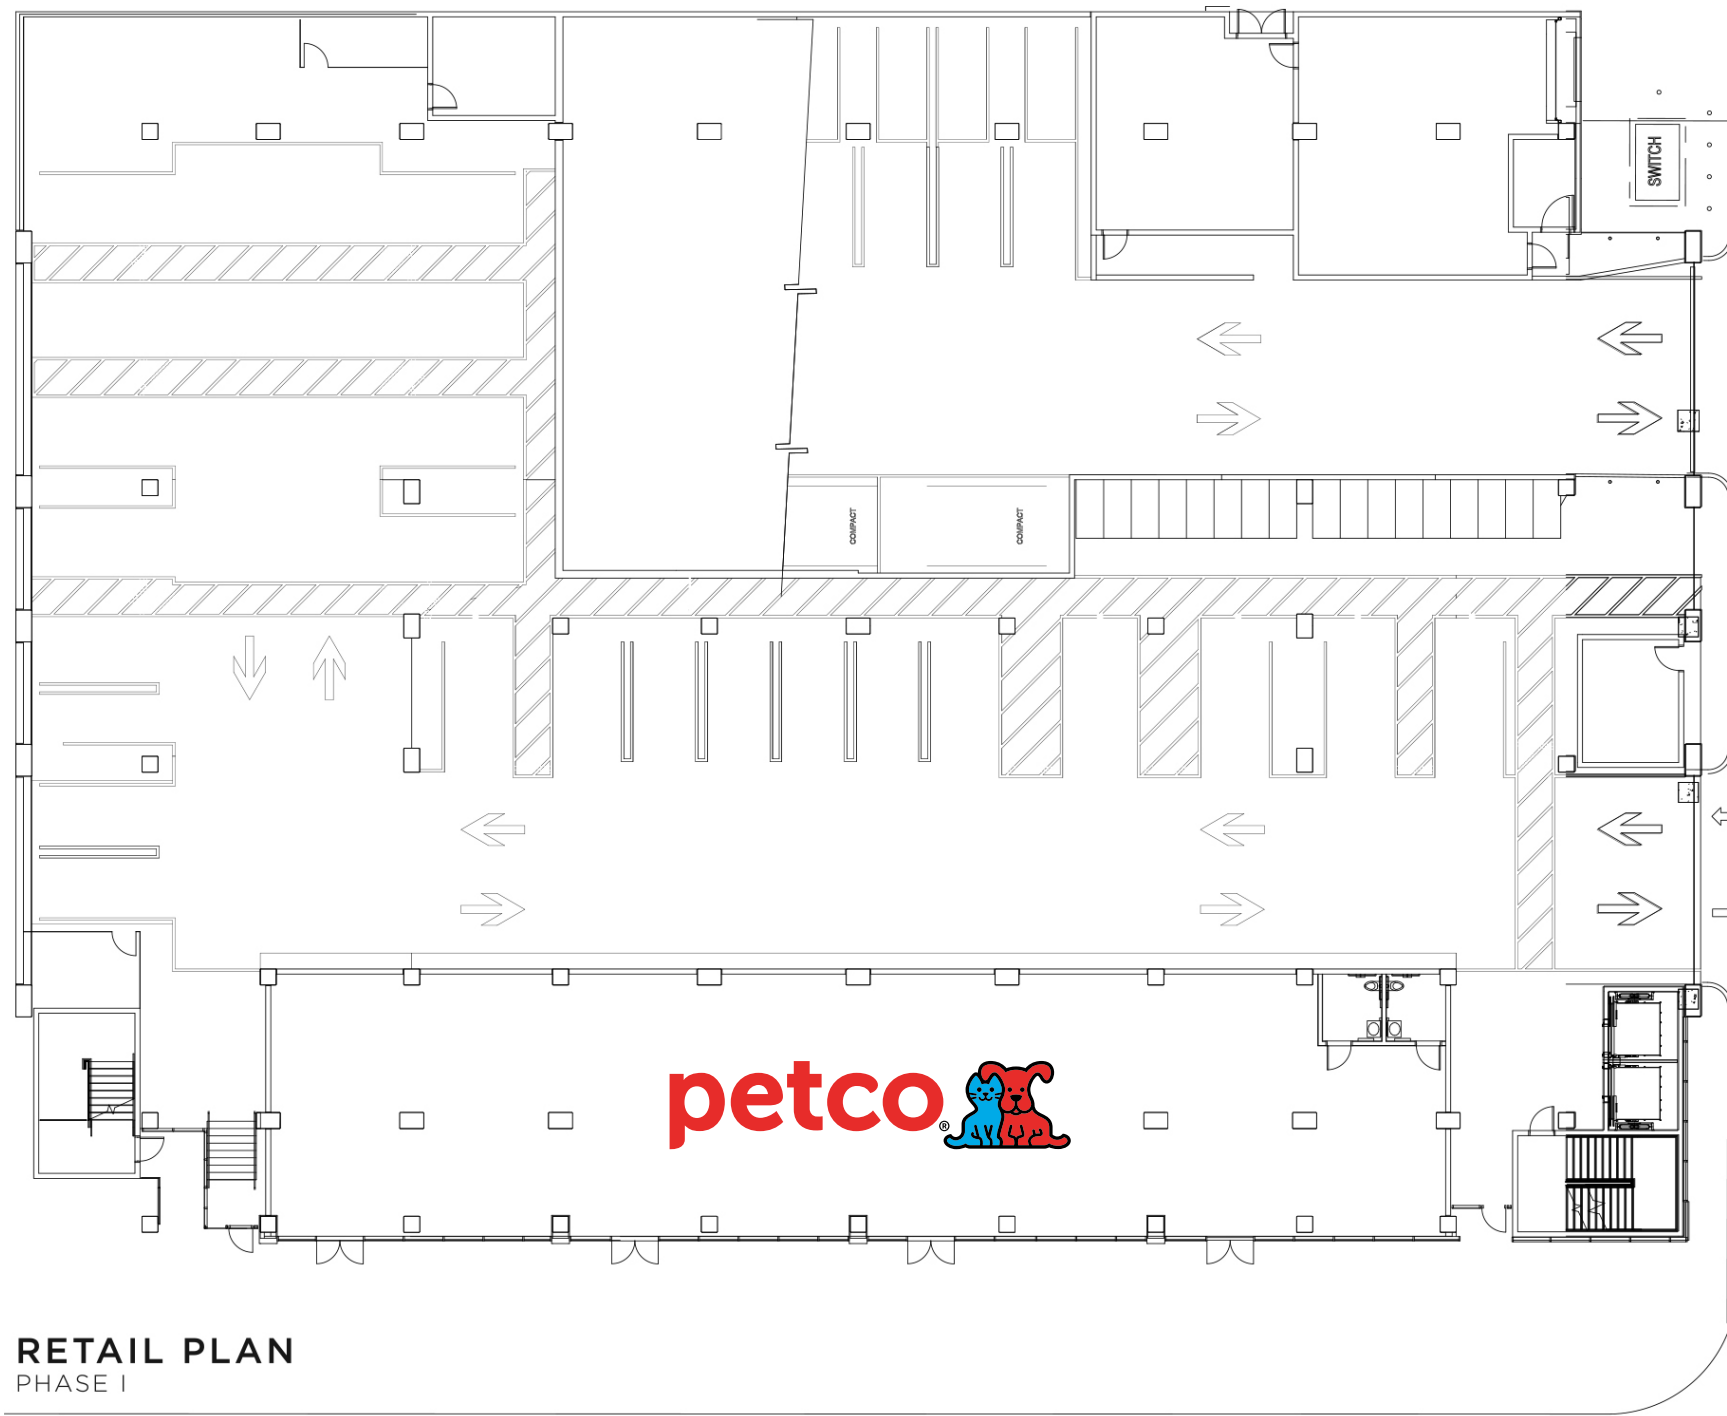

888

SOUTH HOPE

DOWNTOWN LOS ANGELES

1,012 SF RETAIL
**HOPE STREET
FRONTAGE**
AVAILABLE NOW

CIM

RETAIL SITE PLAN

RETAIL PLAN
PHASE I

RETAIL PLAN
PHASE II