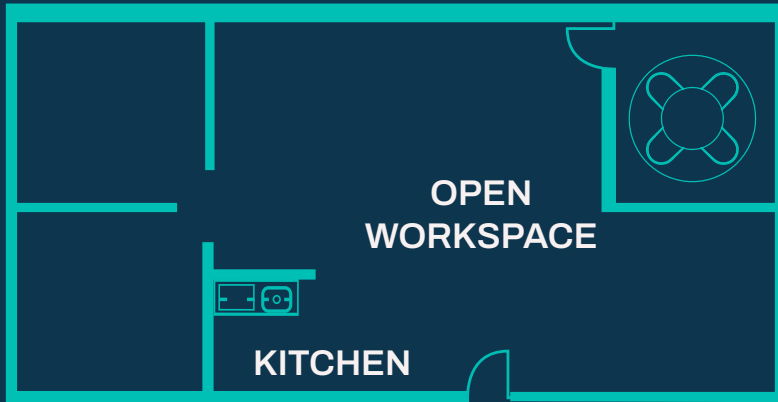

UPPER KIRBY

3120 SOUTHWEST FREEWAY
HOUSTON, TX

EXPANSIVE[®]

workspace

TEAM SUITE 200F

\$6799/MONTH

AVERAGE \$212/PERSON
ACCOMODATES HEADCOUNT OF UP TO 32

2253 SQUARE FEET OF PRIVATE SPACE PLUS 3000+SF OF SHARED WORKSPACE, COWORKING LOUNGE, KITCHEN, PHONE BOOTHS & MORE