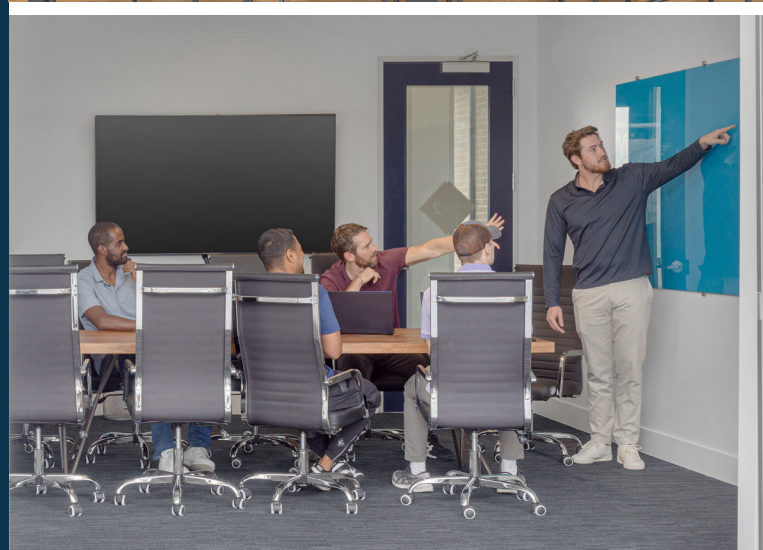

UPPER KIRBY

3120 SOUTHWEST FREEWAY
HOUSTON, TX

EXPANSIVE[®]

workspace

TEAM SUITE 200F

\$6799/MONTH

AVERAGE \$212/PERSON
ACCOMODATES HEADCOUNT OF UP TO 32

2253 SQUARE FEET OF PRIVATE SPACE PLUS 3000+SF OF SHARED WORKSPACE, COWORKING LOUNGE, KITCHEN, PHONE BOOTHS & MORE

UTILITIES

MOTHERS' ROOM

COMMUNITY APP

BIKE ROOM

NETWORK ACCESS

EXPLORE OUR AVAILABLE TEAM SUITE OPTIONS TODAY!

CONTACT BRENNAN WALKER

832.956.0571 | brennan.walker@expansive.com