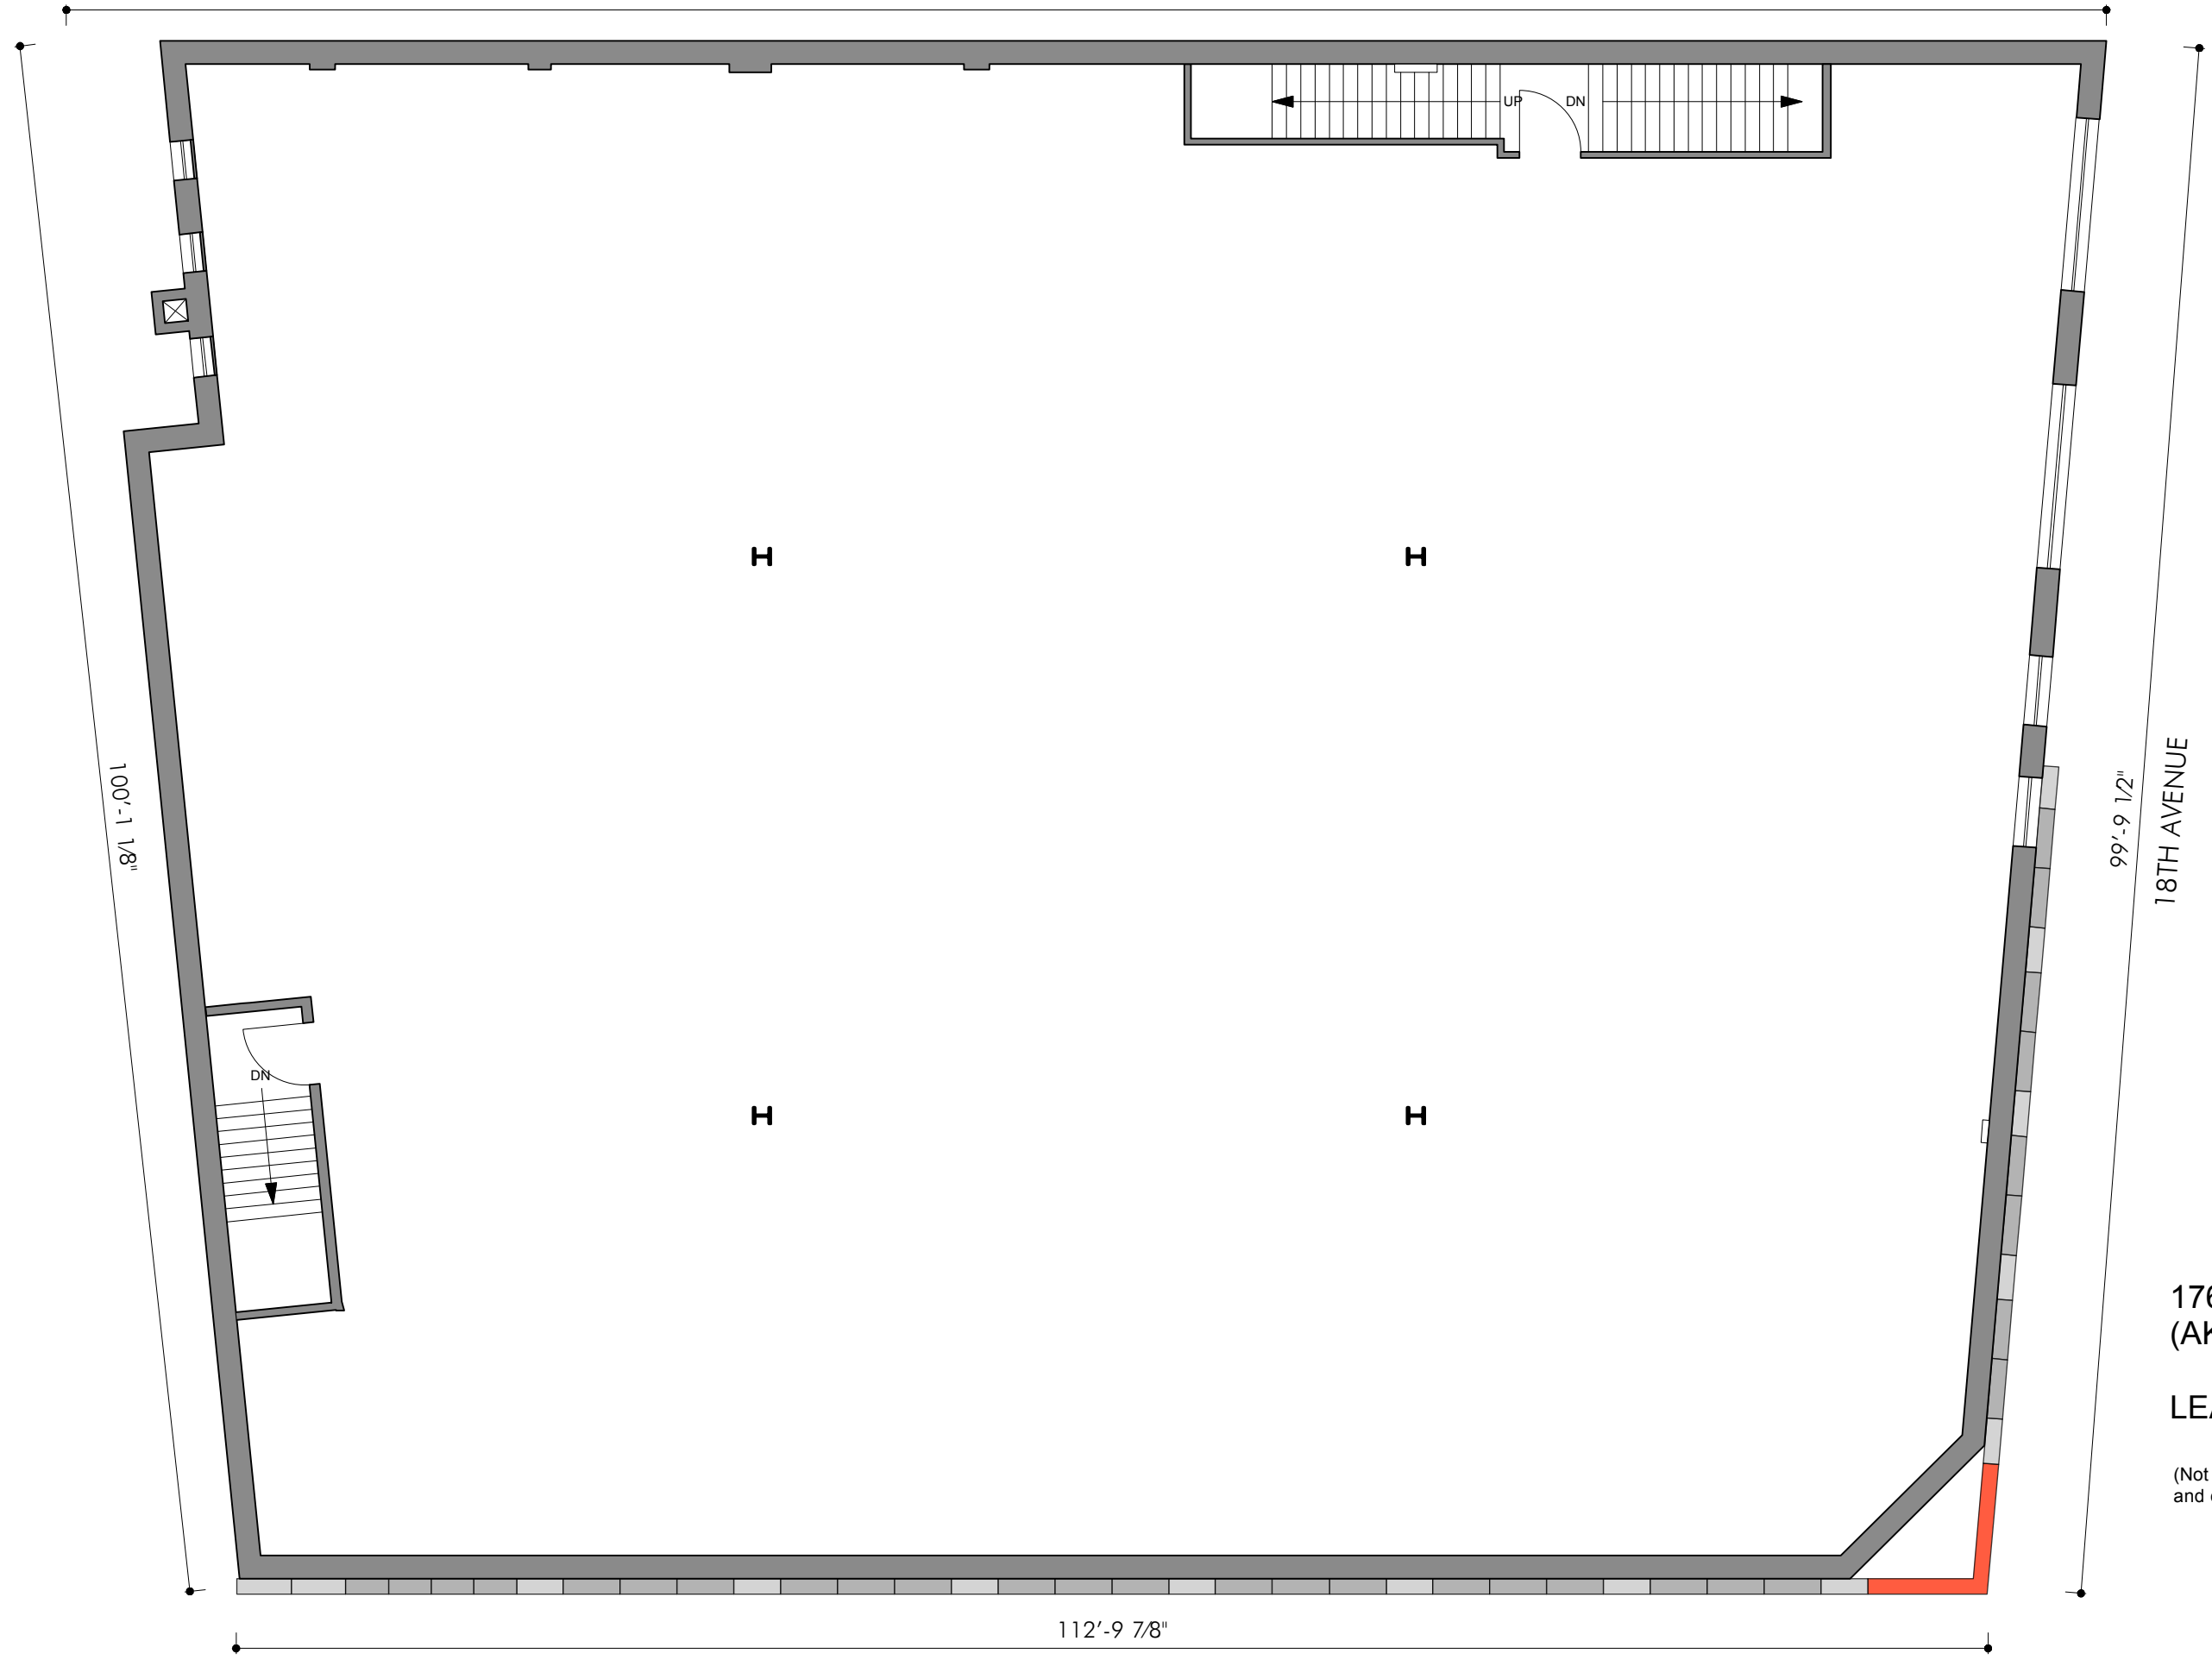

131'-4 1/2"

100'-1 1/8"

99'-9 1/2"
18TH AVENUE

112'-9 7/8"

86TH STREET

1769 86th Street, Brooklyn
(AKA 8514 8th Avenue)

LEASING DRAWING

(Not to scale, verify all dimensions
and conditions in field)