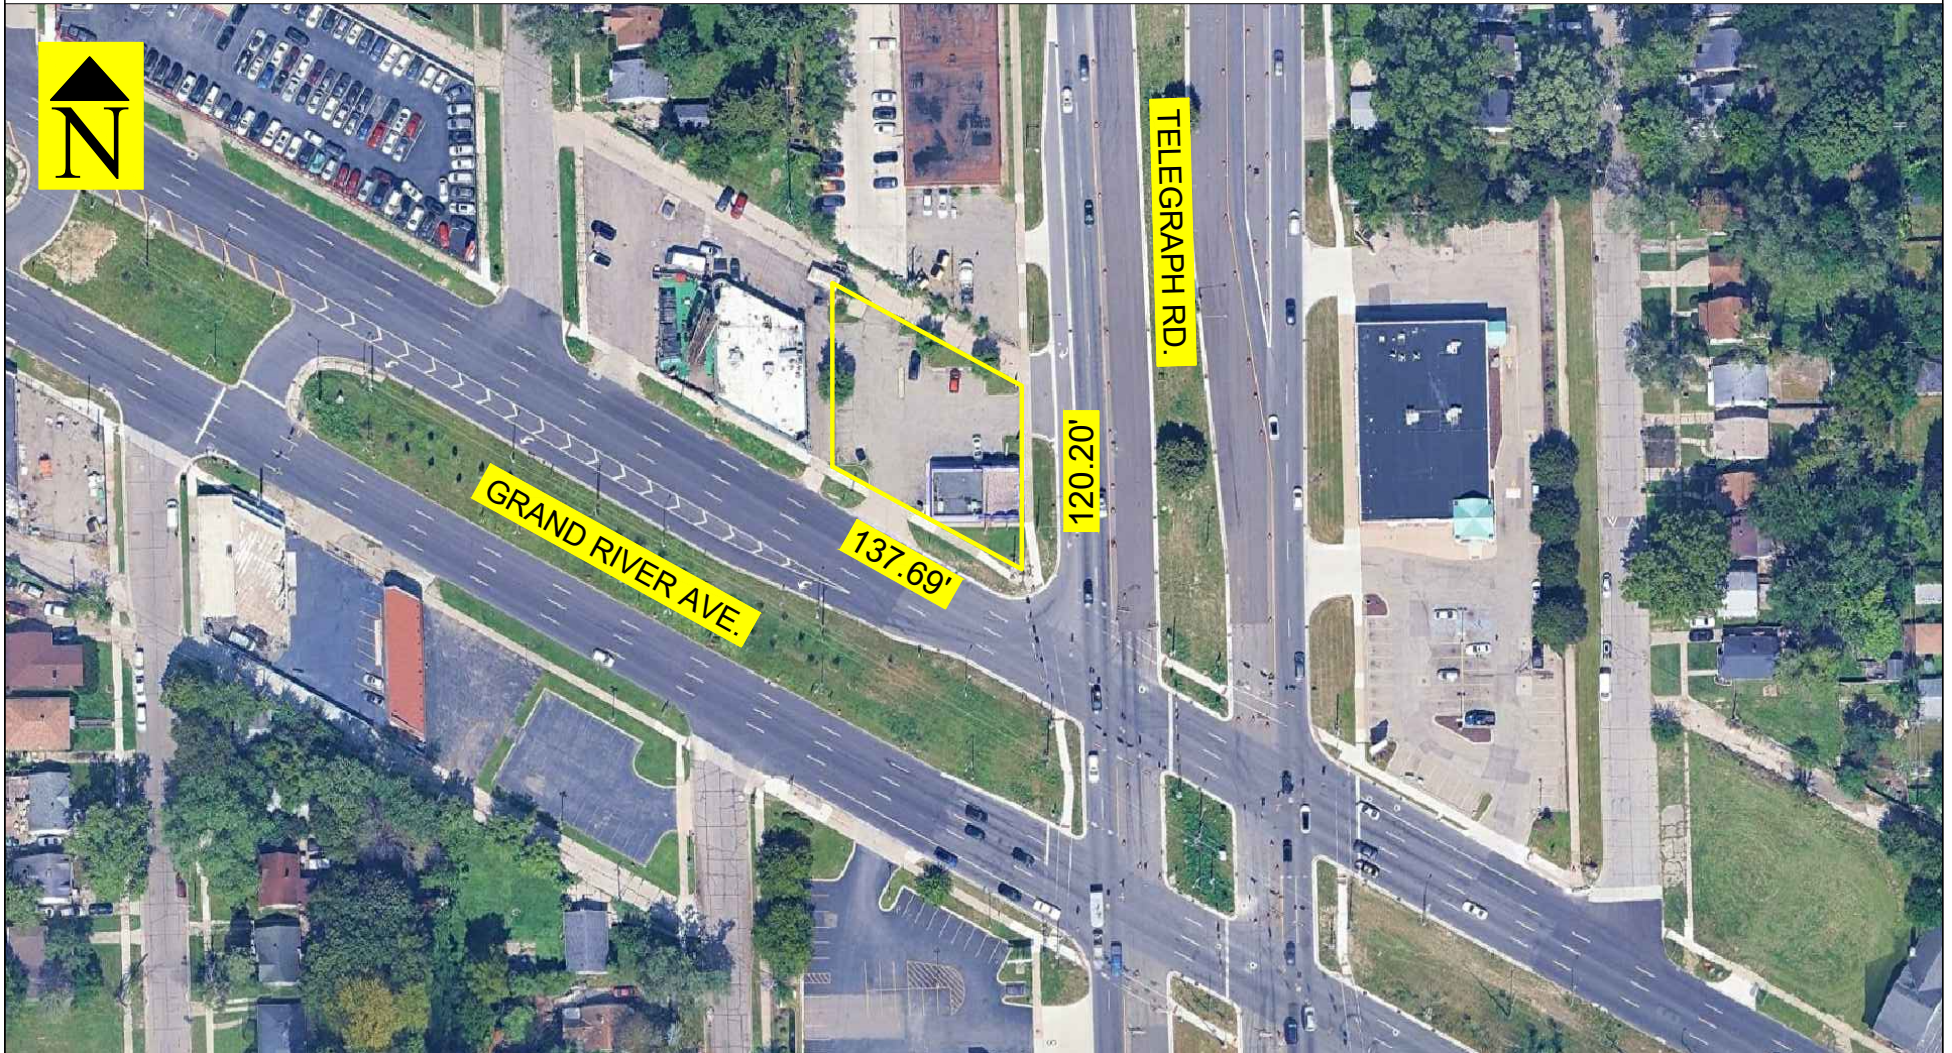

24150 Grand River Ave. Detroit, MI 48219

Contact Information:

Dave Rea, Associate Broker
Michael Rea, Salesperson

Area Properties, Inc.
24001 Telegraph Rd.
Southfield, MI 48033

Tel: (248) 357-0998
Cell: 248-885-0100 (Dave) or
248-225-1575 (Michael)
Email: dprea2@gmail.com or
michael@areaproperties.us

Property Information:

120.20' frontage on Telegraph Rd.
137.69' frontage on Grand River Ave.
0.38 acres
Zoning: B4