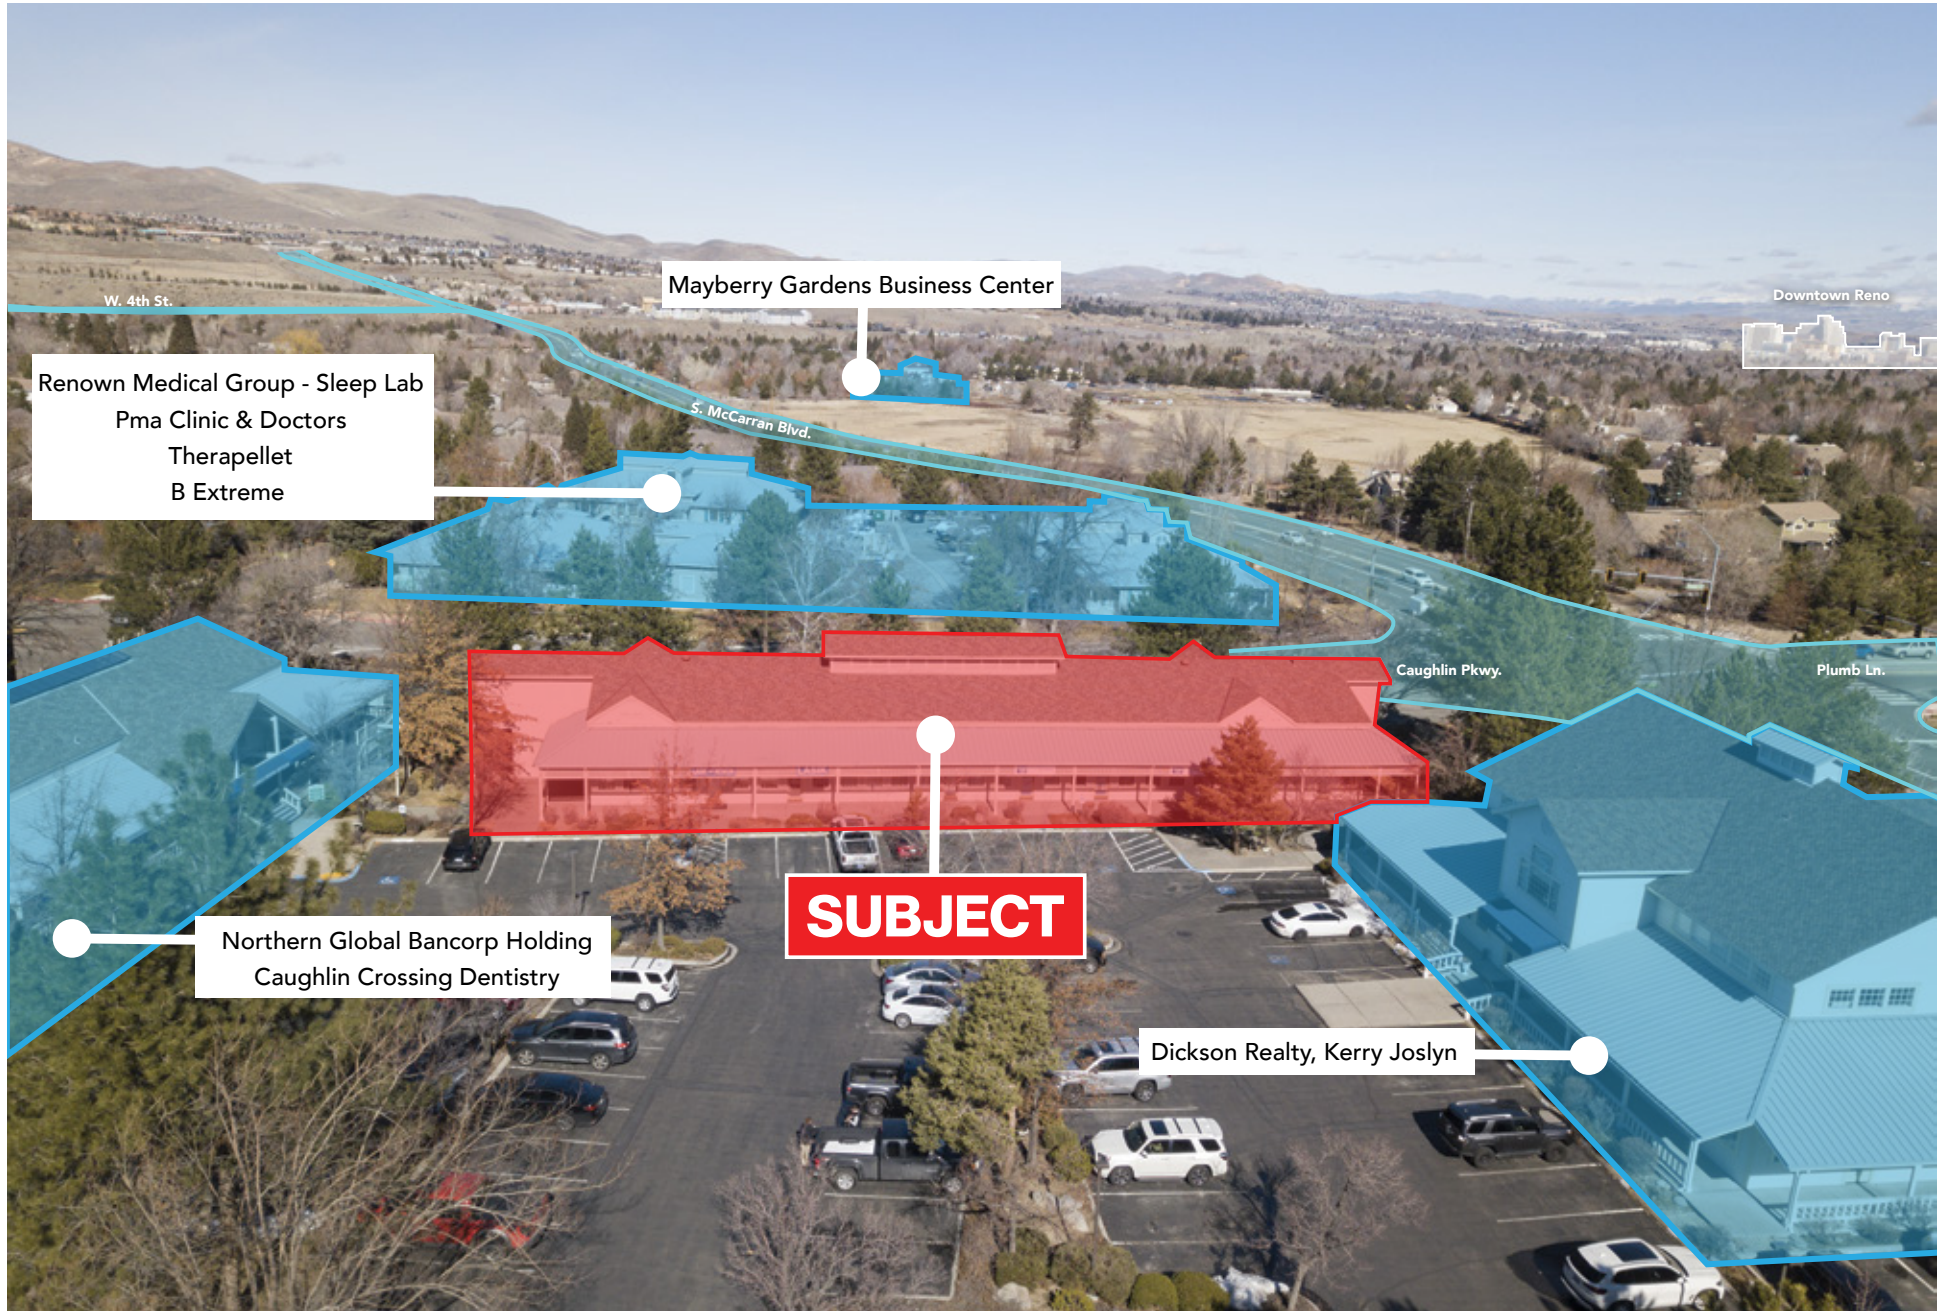

Amenities within 5-miles of Radius

- 1** Caughlin Ranch - 1.26 miles
- 2** Idewile Park - 1.96 miles
- 3** Ridgeview Plaza - 2.12 miles
- 4** Canyon Center - 2.27 miles
- 5** Saint Mary's Regional Medical Center - 3.06 miles
- 6** Downtown Reno - 3.14 miles
- 7** Firecreek Crossing - 3.65 miles
- 8** Meadowood Mall - 4.48 miles
- 9** Reno-Tahoe International Airport - 4.81 miles

■ Major Landmark
 ■ Major Park
 H Hospital
 ■ Airport

— RTC Bus Route
 — RTC Bus Route
 — RTC Bus Route

Maps, Aerial, & Plans

- Retail
- Hospital
- Casino
- Golf Course
- School
- City Building

Maps, Aerial, & Plans