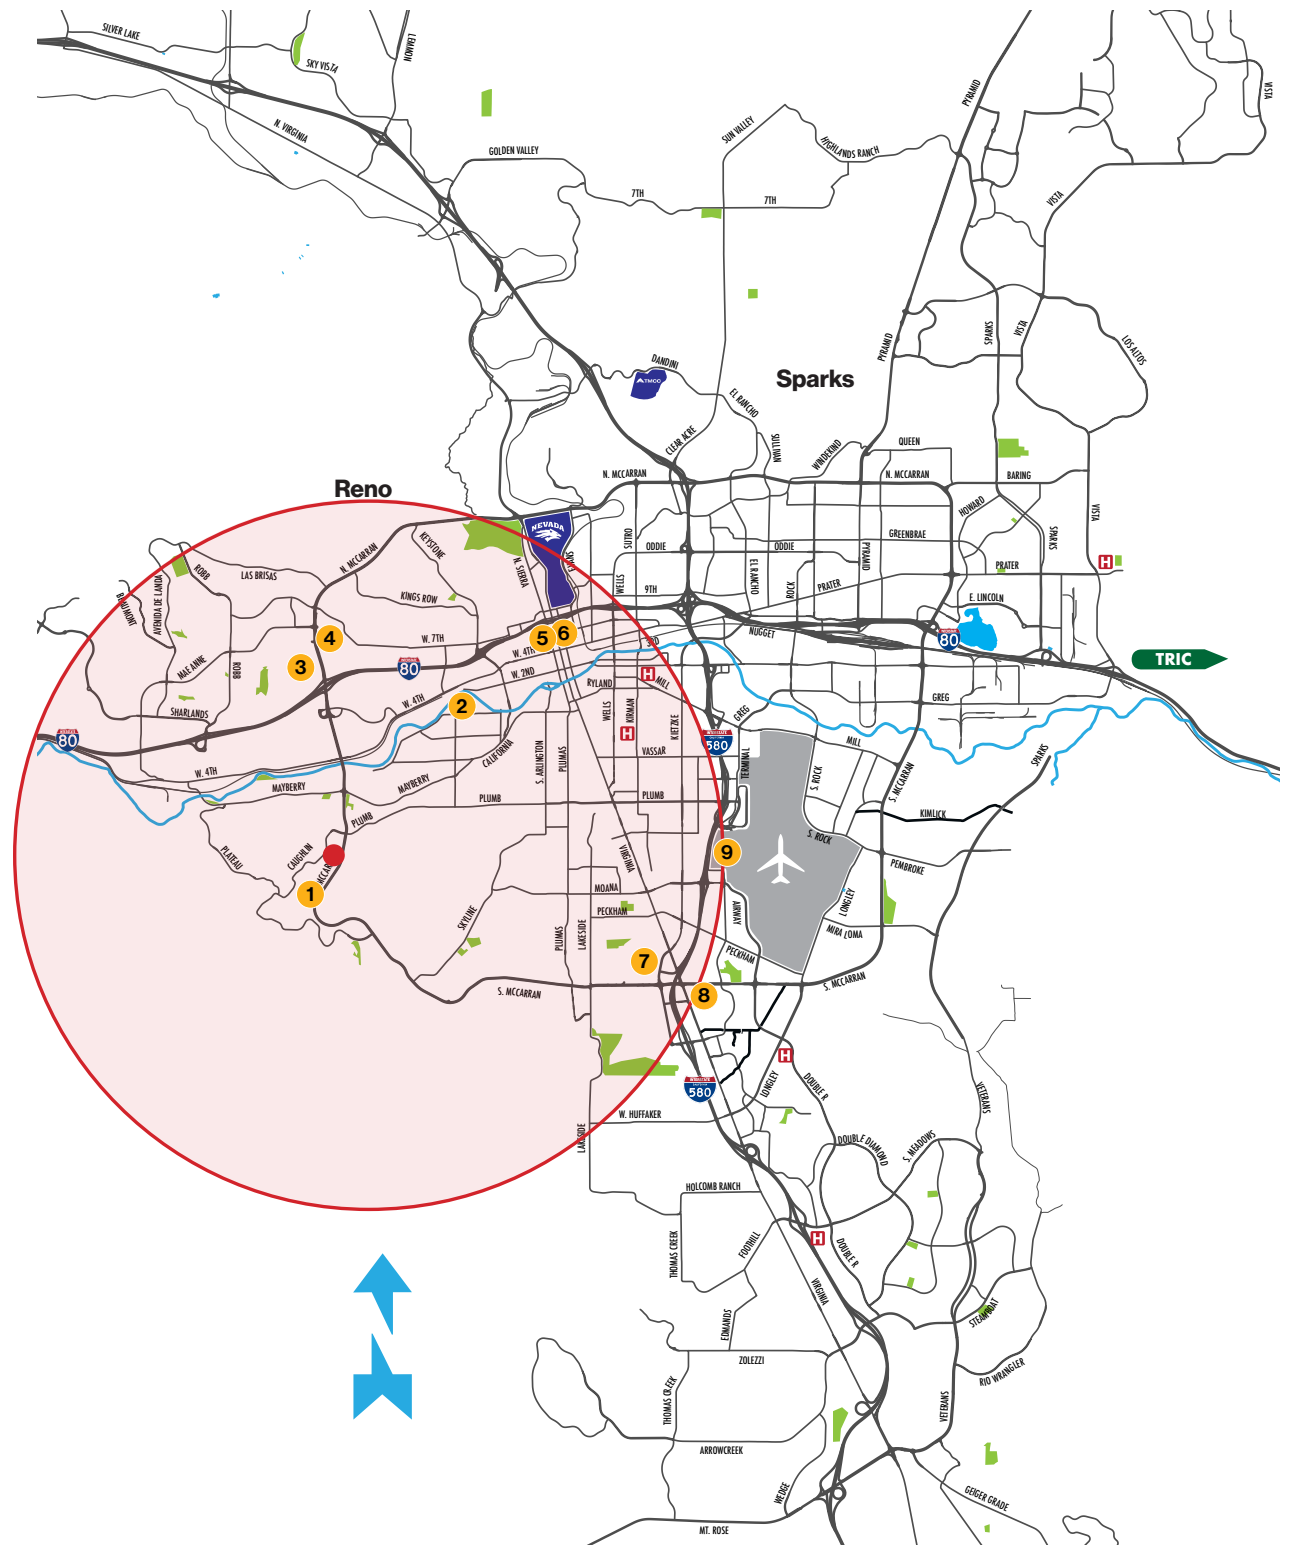

Updated: 4/13/2022

Vicinity Map

The campus is strategically located in a dense and mature residential area servicing +/- 169,444 residents with an average household income of \$84,546 within a 5-mile radius.

Amenities within 5-miles of Radius

- 1** Caughlin Ranch - 1.26 miles
- 2** Idewile Park - 1.96 miles
- 3** Ridgeview Plaza - 2.12 miles
- 4** Canyon Center - 2.27 miles
- 5** Saint Mary's Regional Medical Center - 3.06 miles
- 6** Downtown Reno - 3.14 miles
- 7** Firecreek Crossing - 3.65 miles
- 8** Meadowood Mall - 4.48 miles
- 9** Reno-Tahoe International Airport - 4.81 miles

■ Major Landmark
 ■ Major Park
 H Hospital
 ■ Airport

— RTC Bus Route
 — RTC Bus Route
 — RTC Bus Route

Maps, Aerial, & Plans

- Retail
- Hospital
- Casino
- Golf Course
- School
- City Building

Maps, Aerial, & Plans