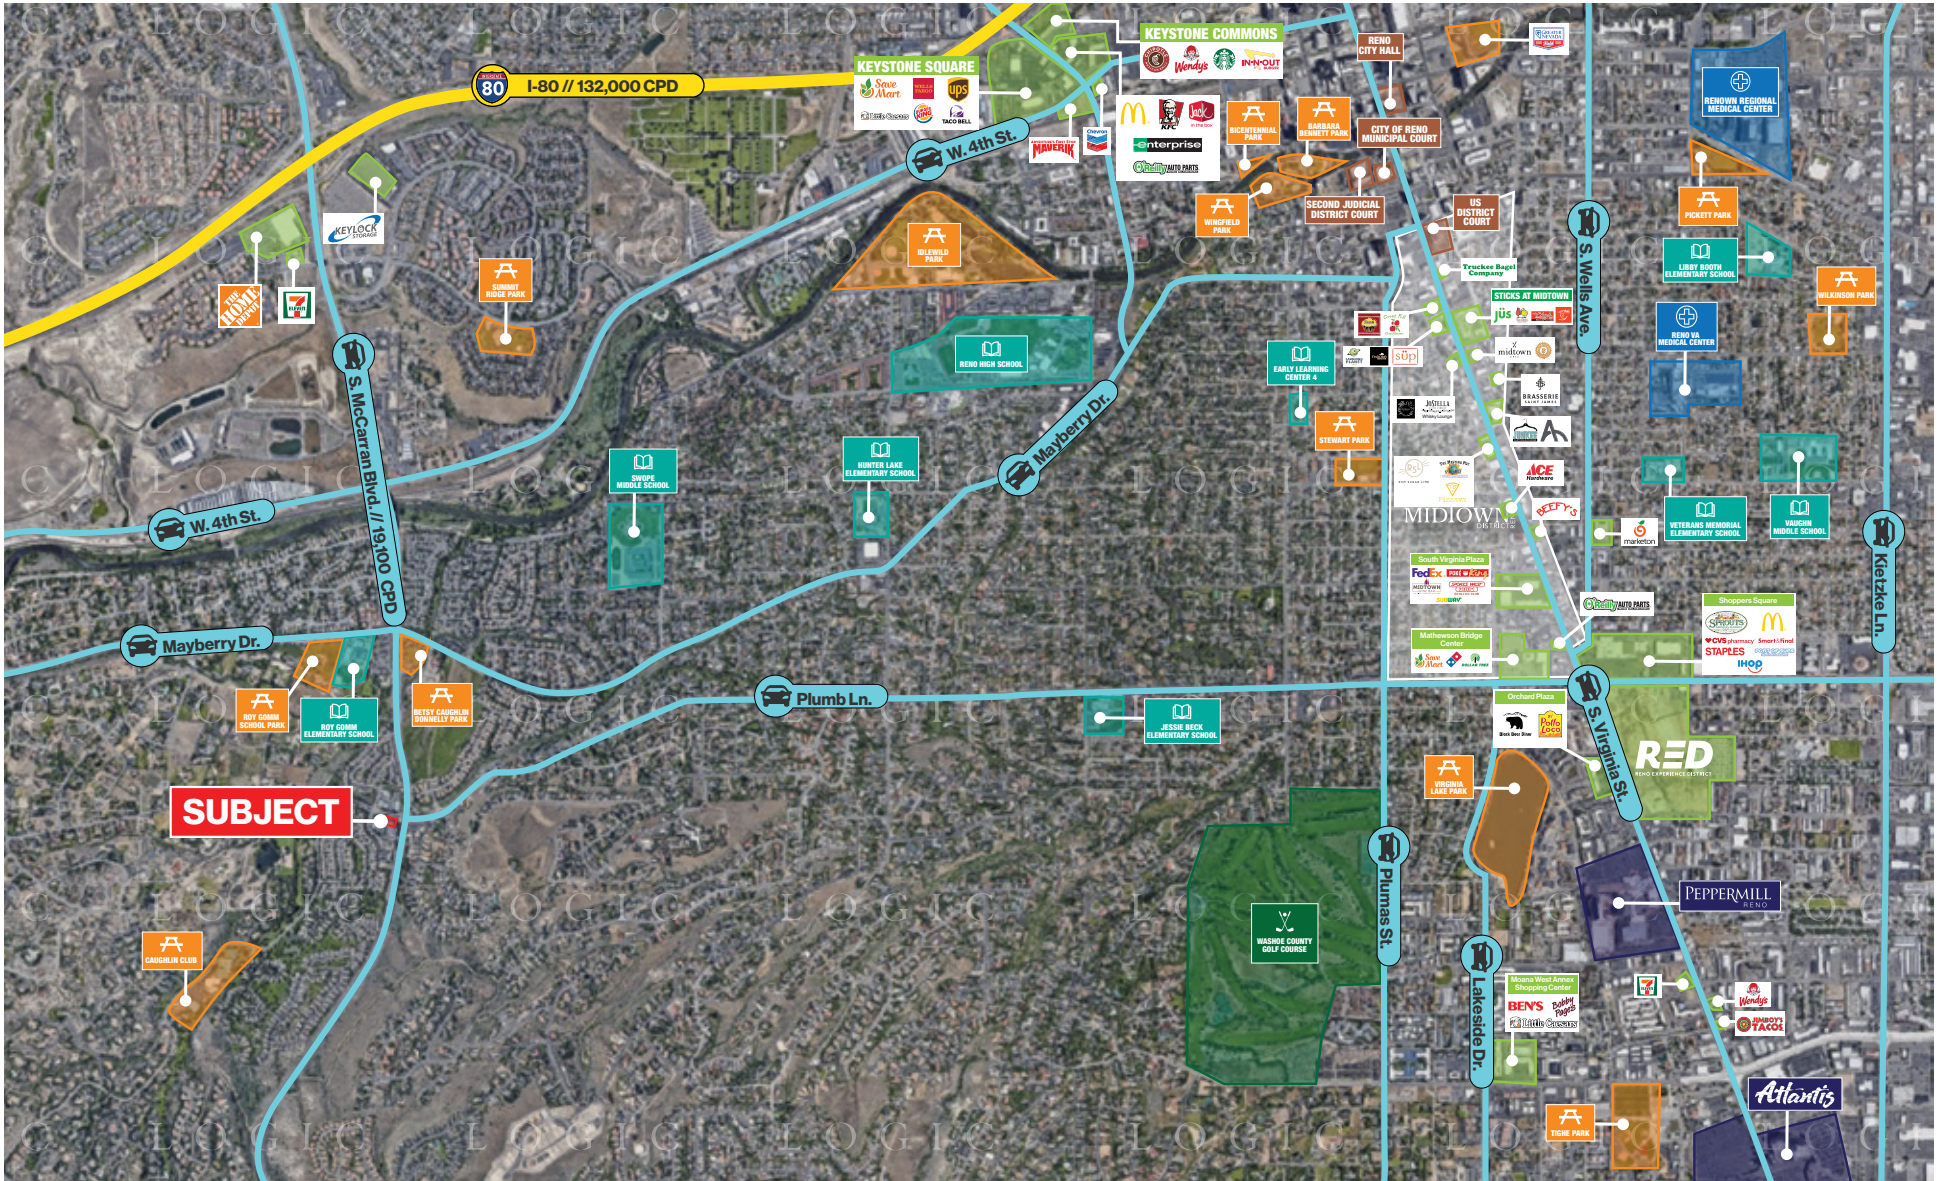

Updated: 4/13/2022

Vicinity Map

The campus is strategically located in a dense and mature residential area servicing +/- 169,444 residents with an average household income of \$84,546 within a 5-mile radius.

Amenities within 5-miles of Radius

- 1** Caughlin Ranch - 1.26 miles
- 2** Idewile Park - 1.96 miles
- 3** Ridgeview Plaza - 2.12 miles
- 4** Canyon Center - 2.27 miles
- 5** Saint Mary's Regional Medical Center - 3.06 miles
- 6** Downtown Reno - 3.14 miles
- 7** Firecreek Crossing - 3.65 miles
- 8** Meadowood Mall - 4.48 miles
- 9** Reno-Tahoe International Airport - 4.81 miles

■ Major Landmark
 ■ Major Park
 H Hospital
 ■ Airport

— RTC Bus Route
 — RTC Bus Route
 — RTC Bus Route

Maps, Aerial, & Plans

- Retail
- Hospital
- Casino
- Golf Course
- School
- City Building

Maps, Aerial, & Plans