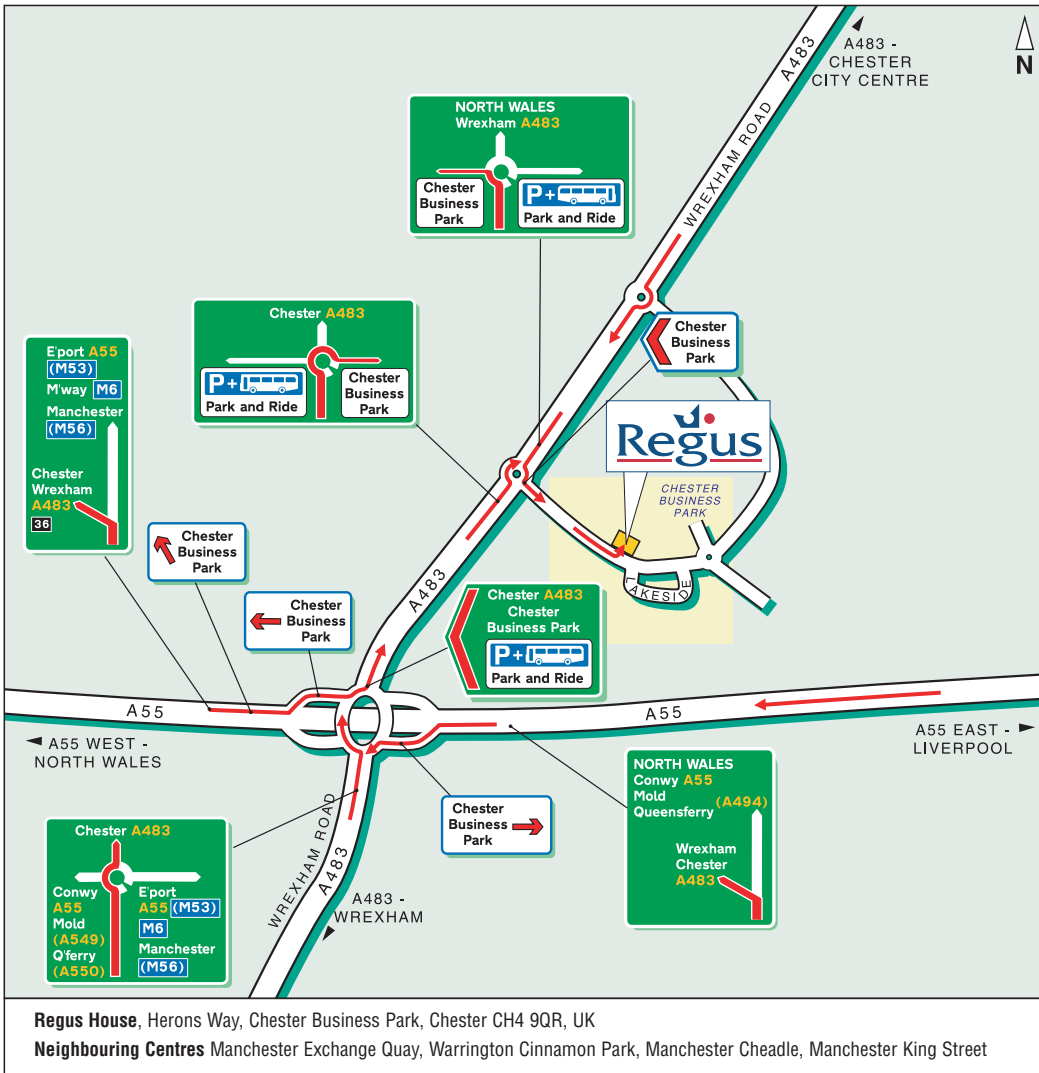

How to find us

How To Book:

- 0870 880 8484
- 0845 3010 500
- www.regus.com
- info@regus.com

Agents details

How to get there by road

1. **From the M56**
2. Exit onto the M53 and follow signs for the A55 to Chester
   - Continue past Chester and take the A483 signed Wrexham
   - Turn right at both the 1st & 2nd roundabouts
   - The Regus centre is the 2nd building on the left
3. **Parking is available on site**

How to get there by public transport

The Centre is a 40 minute drive from Manchester International Airport
The Centre is 10 minutes by taxi from Chester bus station

Taxis

• Abbey Taxis	Chester	01244 318 318
• King Kabs	Chester	01244 343 434
• Club Cars	Wrexham	01244 755 911

Bus Routes

1B	Wrexham > Gresford > Rossett > Chester Business Park > Chester
X55	Mold > Rossett > Broughton > Ewloe > Chester
X44/X45	Mold > Chester Business Park > Chester Business Park > Chester Business Park > Chester