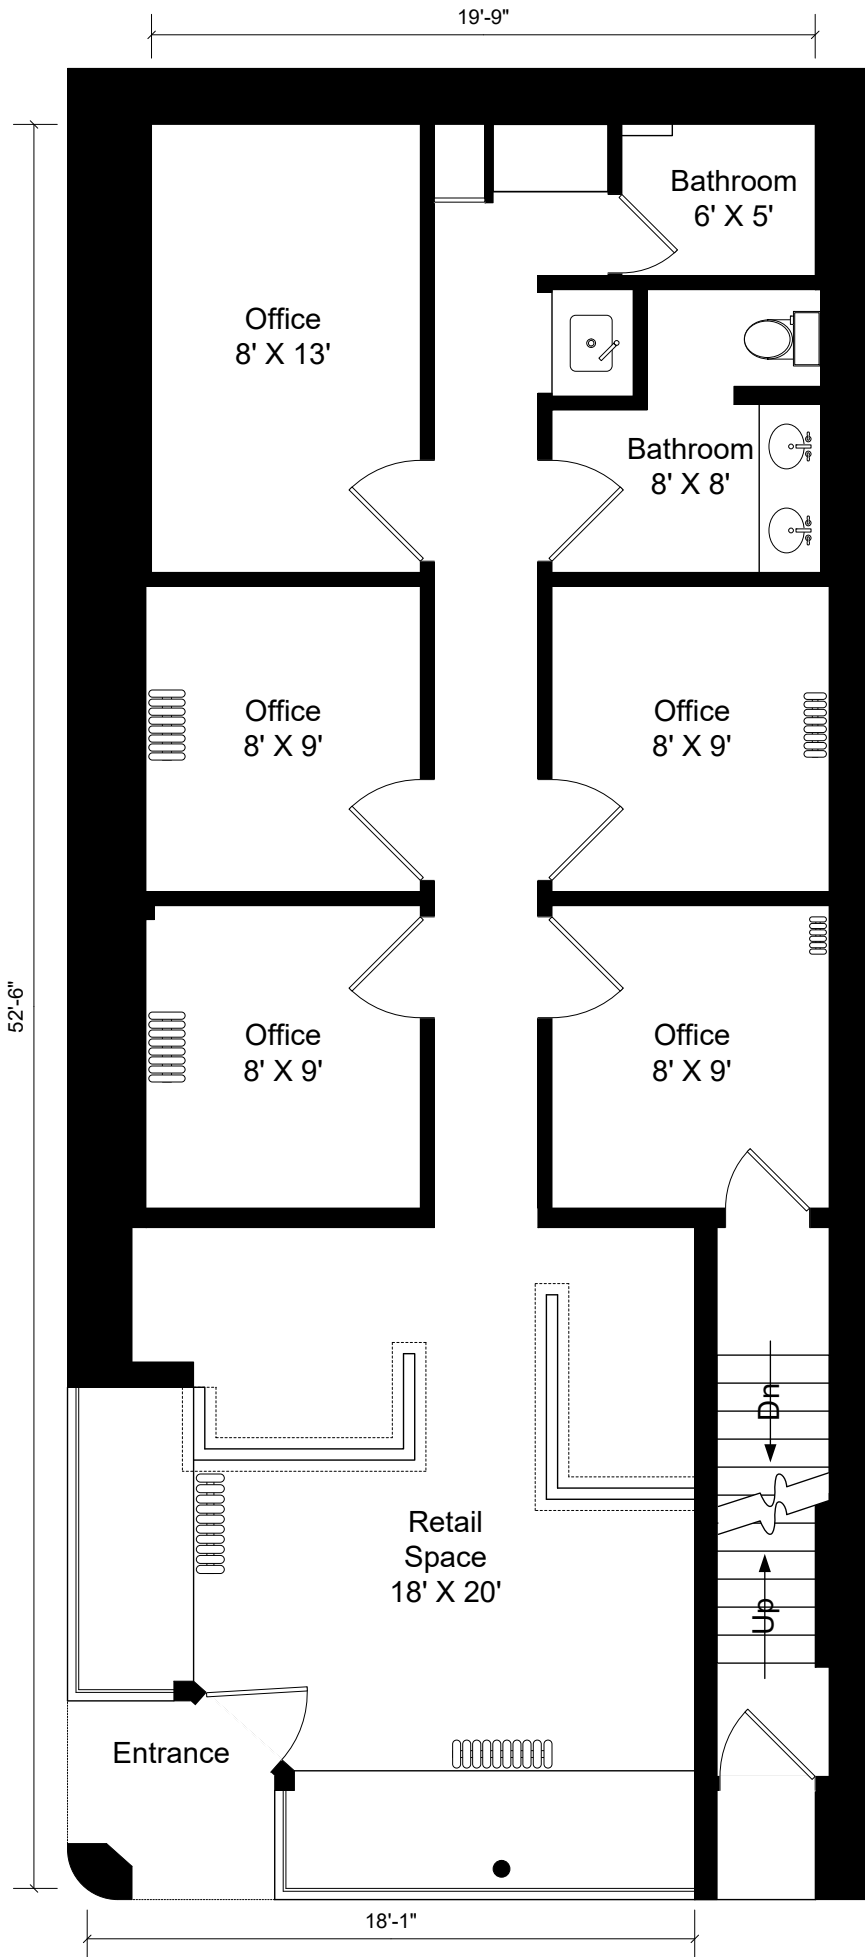

530 WEST ARMITAGE AVENUE

Copyright © 2026. www.bestfloorplans.com – Floor plans are approximate and for marketing purposes only

APPROXIMATELY 1,150 SQUARE FEET