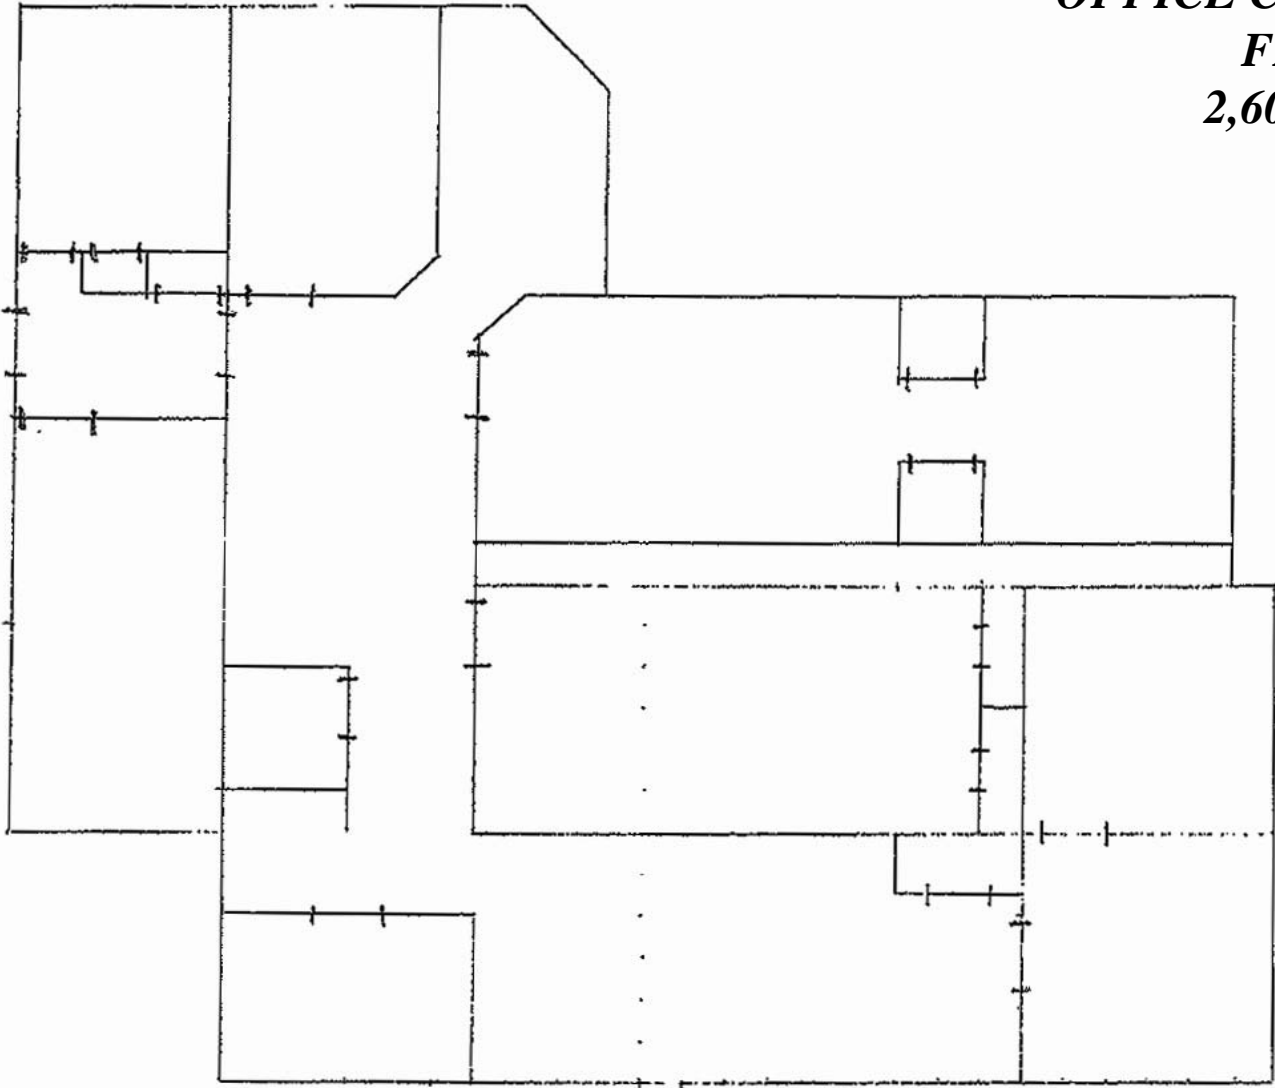

OFFICE COMPLEX #2

FLOOR PLAN

2,600 square feet

Scale 1/8" = 1'

17701 New Hampshire Avenue, Ashton, MD

Rice Manor