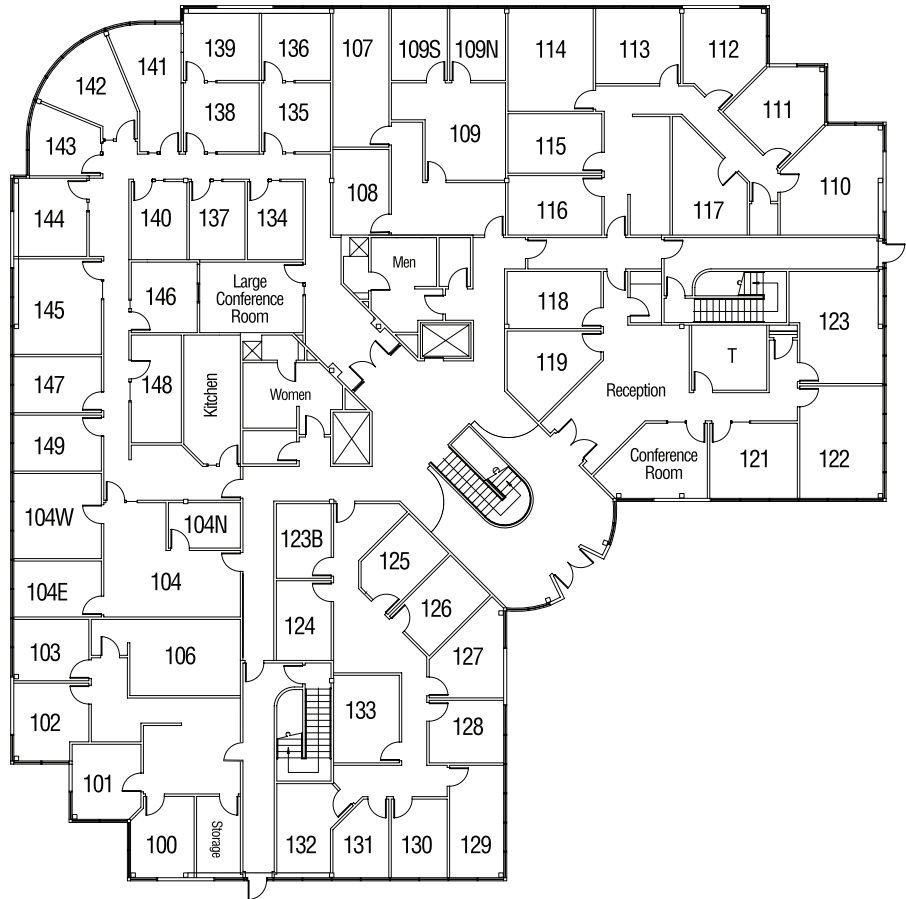

PREMIER AMENITIES

Our private suites can be easily customized to fit your desired aesthetic and brand.

- Private Offices
- Team Rooms
- High Speed Internet
- Telephone Answering
- Mail Collection
- Equipped Kitchen
- Day Offices
- Meeting Rooms
- Daily Janitorial
- Furnished or Unfurnished

PREMIER DIFFERENCE

We've been perfecting the professional workspace for over 17 years.

- Highly-Professional Atmosphere
- On-Site Manager & Support Staff
- Scalable Solutions for Individuals and Teams
- On-Site Billing
- 90+ Locations Nationwide

NEARBY AMENITIES

Bothell is known for its welcoming business environment and proximity to Seattle (12 miles). The area features a recently revitalized downtown area with new restaurants, shops, and other amenities.

Nearby Amenities:

- Bothell's Technology Corridor
- Blyth Park
- Cascadia College
- Canyon Park Shopping Center
- North Creek Trail
- Northshore YMCA
- Seattle Times
- The Sammamish River Trail
- University of Washington @ Bothell

Nearby Transit

- Freeways –easy access to I-405, I-522
- Bus – Metro bus stops within 2 blocks
- Seattle Tacoma International Airport (SEA)