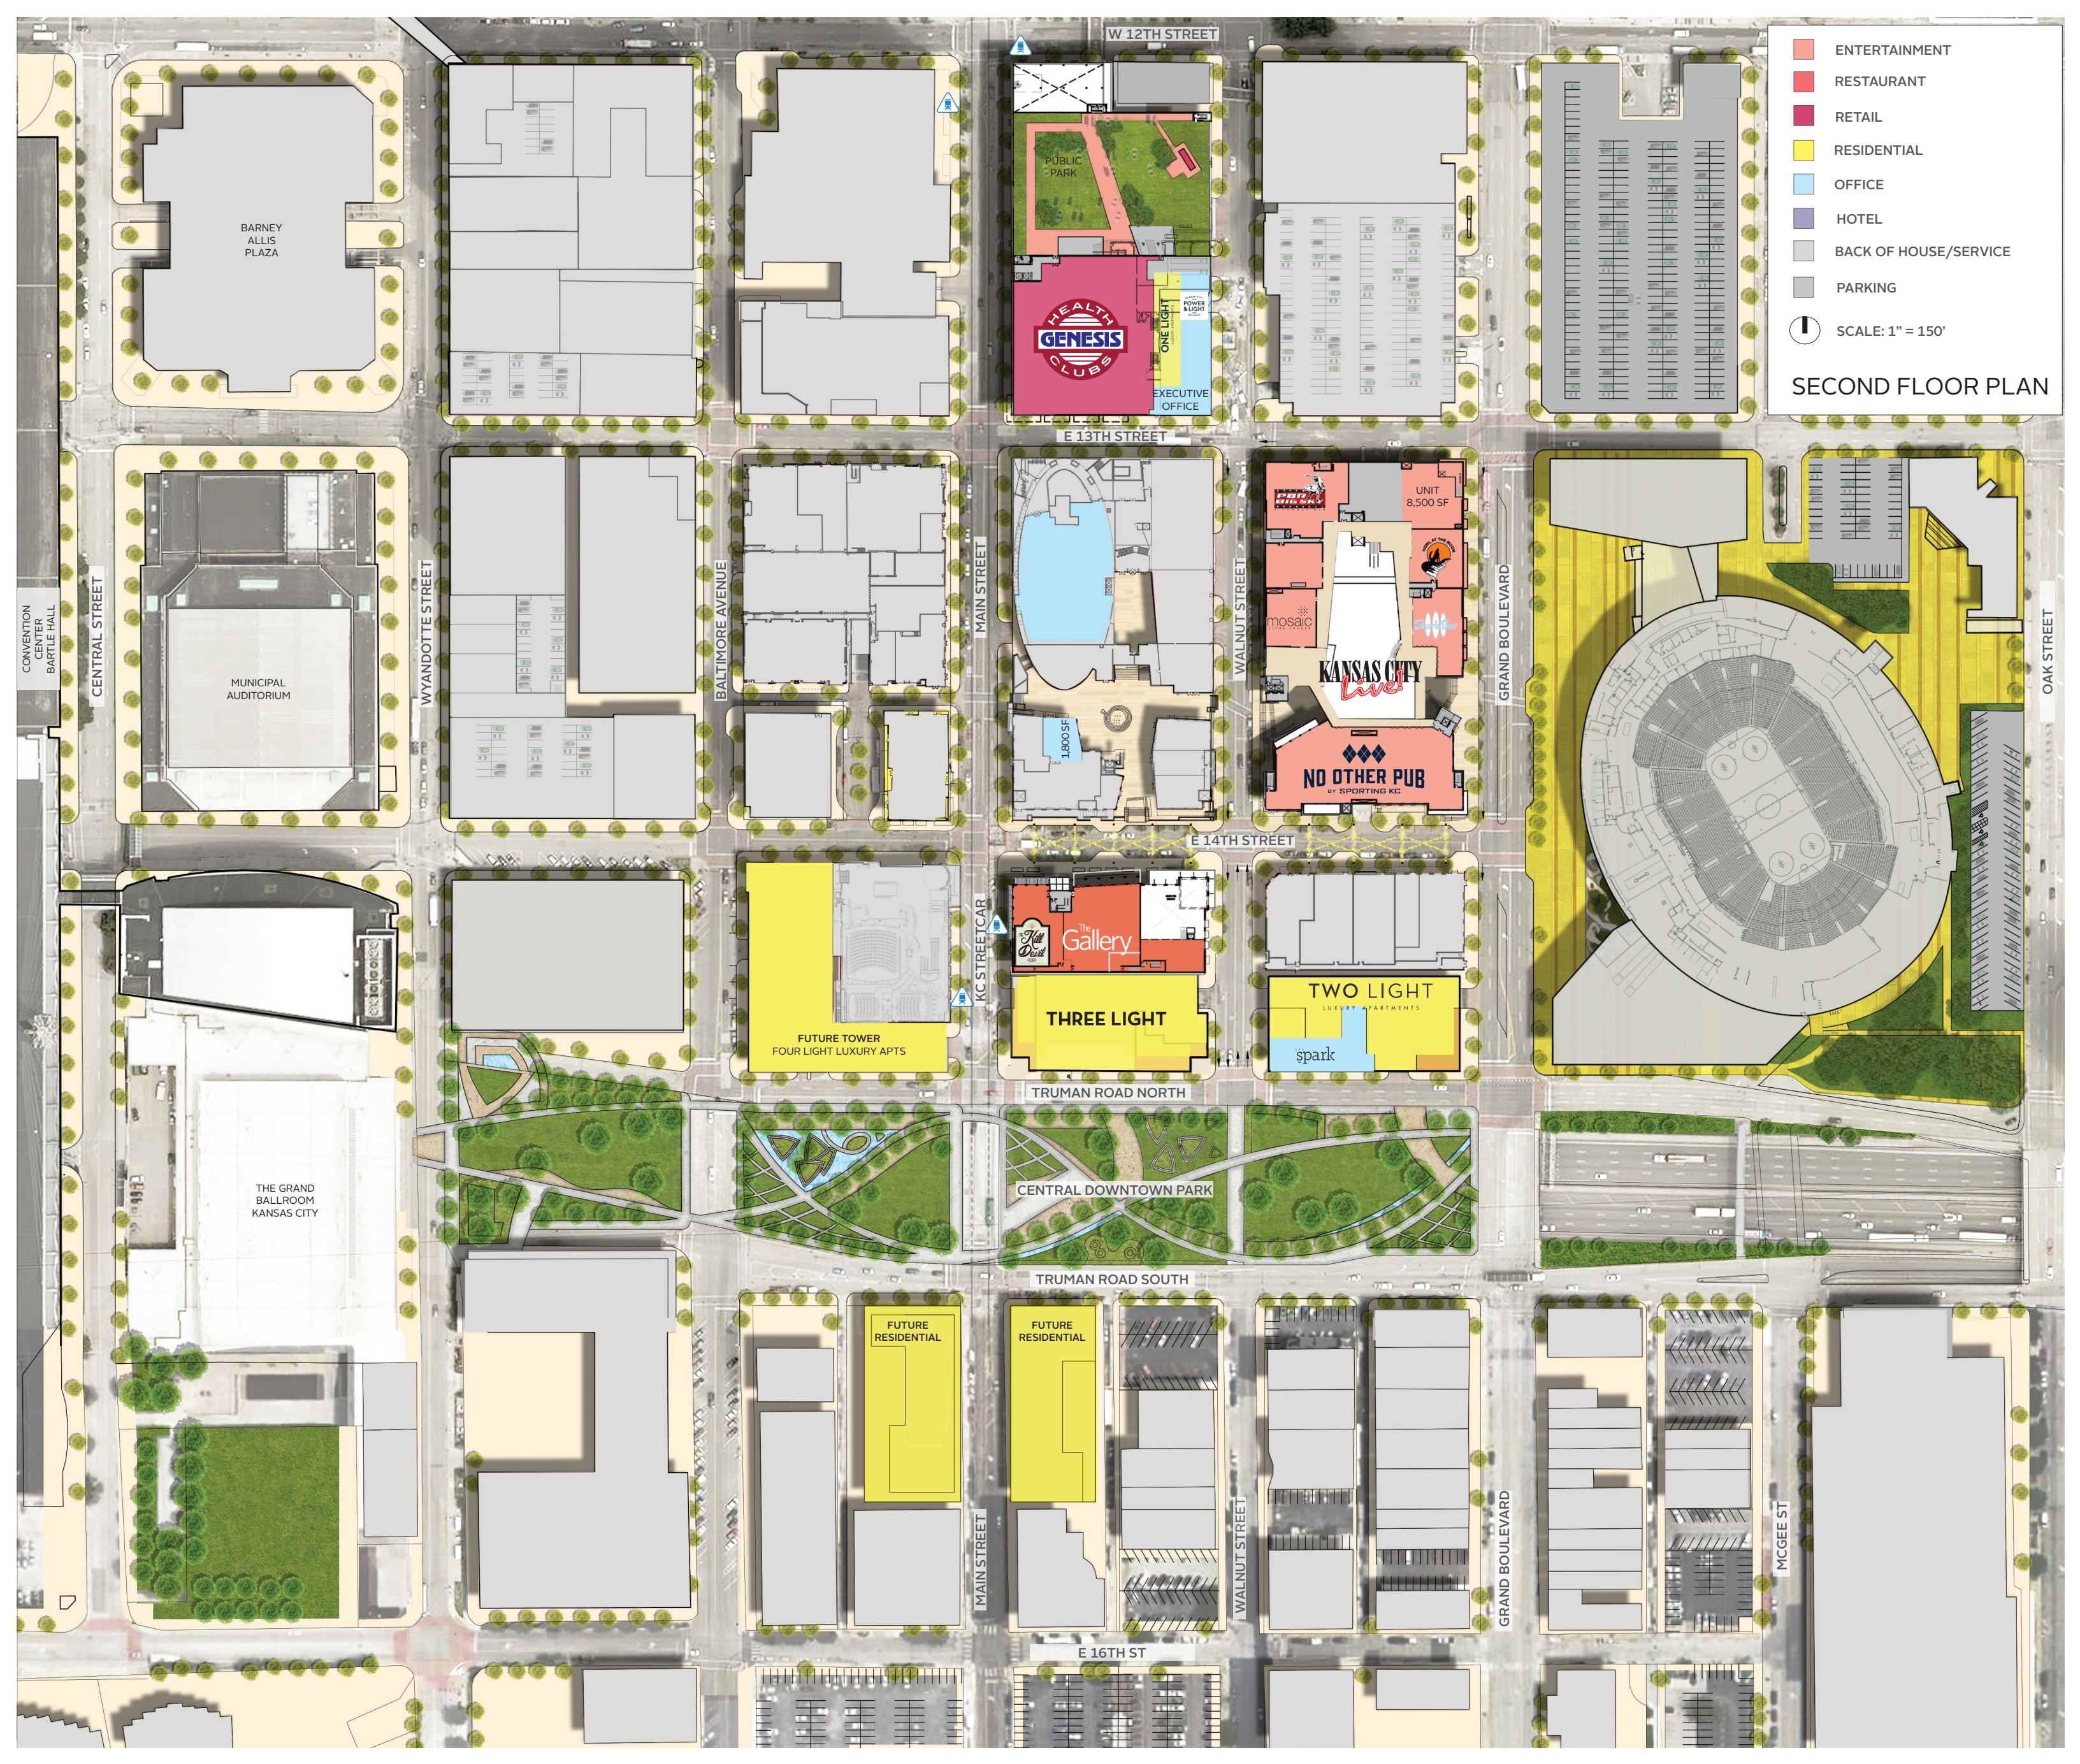

- ENTERTAINMENT
- RESTAURANT
- RETAIL
- RESIDENTIAL
- OFFICE
- HOTEL
- BACK OF HOUSE/SERVICE
- PARKING
- SCALE: 1" = 150'

SECOND FLOOR PLAN

BARNEY ALLIS PLAZA

MUNICIPAL AUDITORIUM

THE GRAND BALLROOM KANSAS CITY

HEALTH GENESIS CLUBS

EXECUTIVE OFFICE

KANSAS CITY Live!

NO OTHER PUB BY SPORTING KC

The Gallery

THREE LIGHT

TWO LIGHT LUXURY APARTMENTS

spark

FUTURE RESIDENTIAL

FUTURE RESIDENTIAL

FUTURE TOWER FOUR LIGHT LUXURY APTS

CENTRAL DOWNTOWN PARK

E 16TH ST

W 12TH STREET

E 13TH STREET

E 14TH STREET

TRUMAN ROAD NORTH

TRUMAN ROAD SOUTH

CENTRAL STREET

WYANDOTTE STREET

BALTIMORE AVENUE

MAIN STREET

WALNUT STREET

GRAND BOULEVARD

OAK STREET

KC STREET CAR

MAIN STREET

WALNUT STREET

GRAND BOULEVARD

MC GEE ST