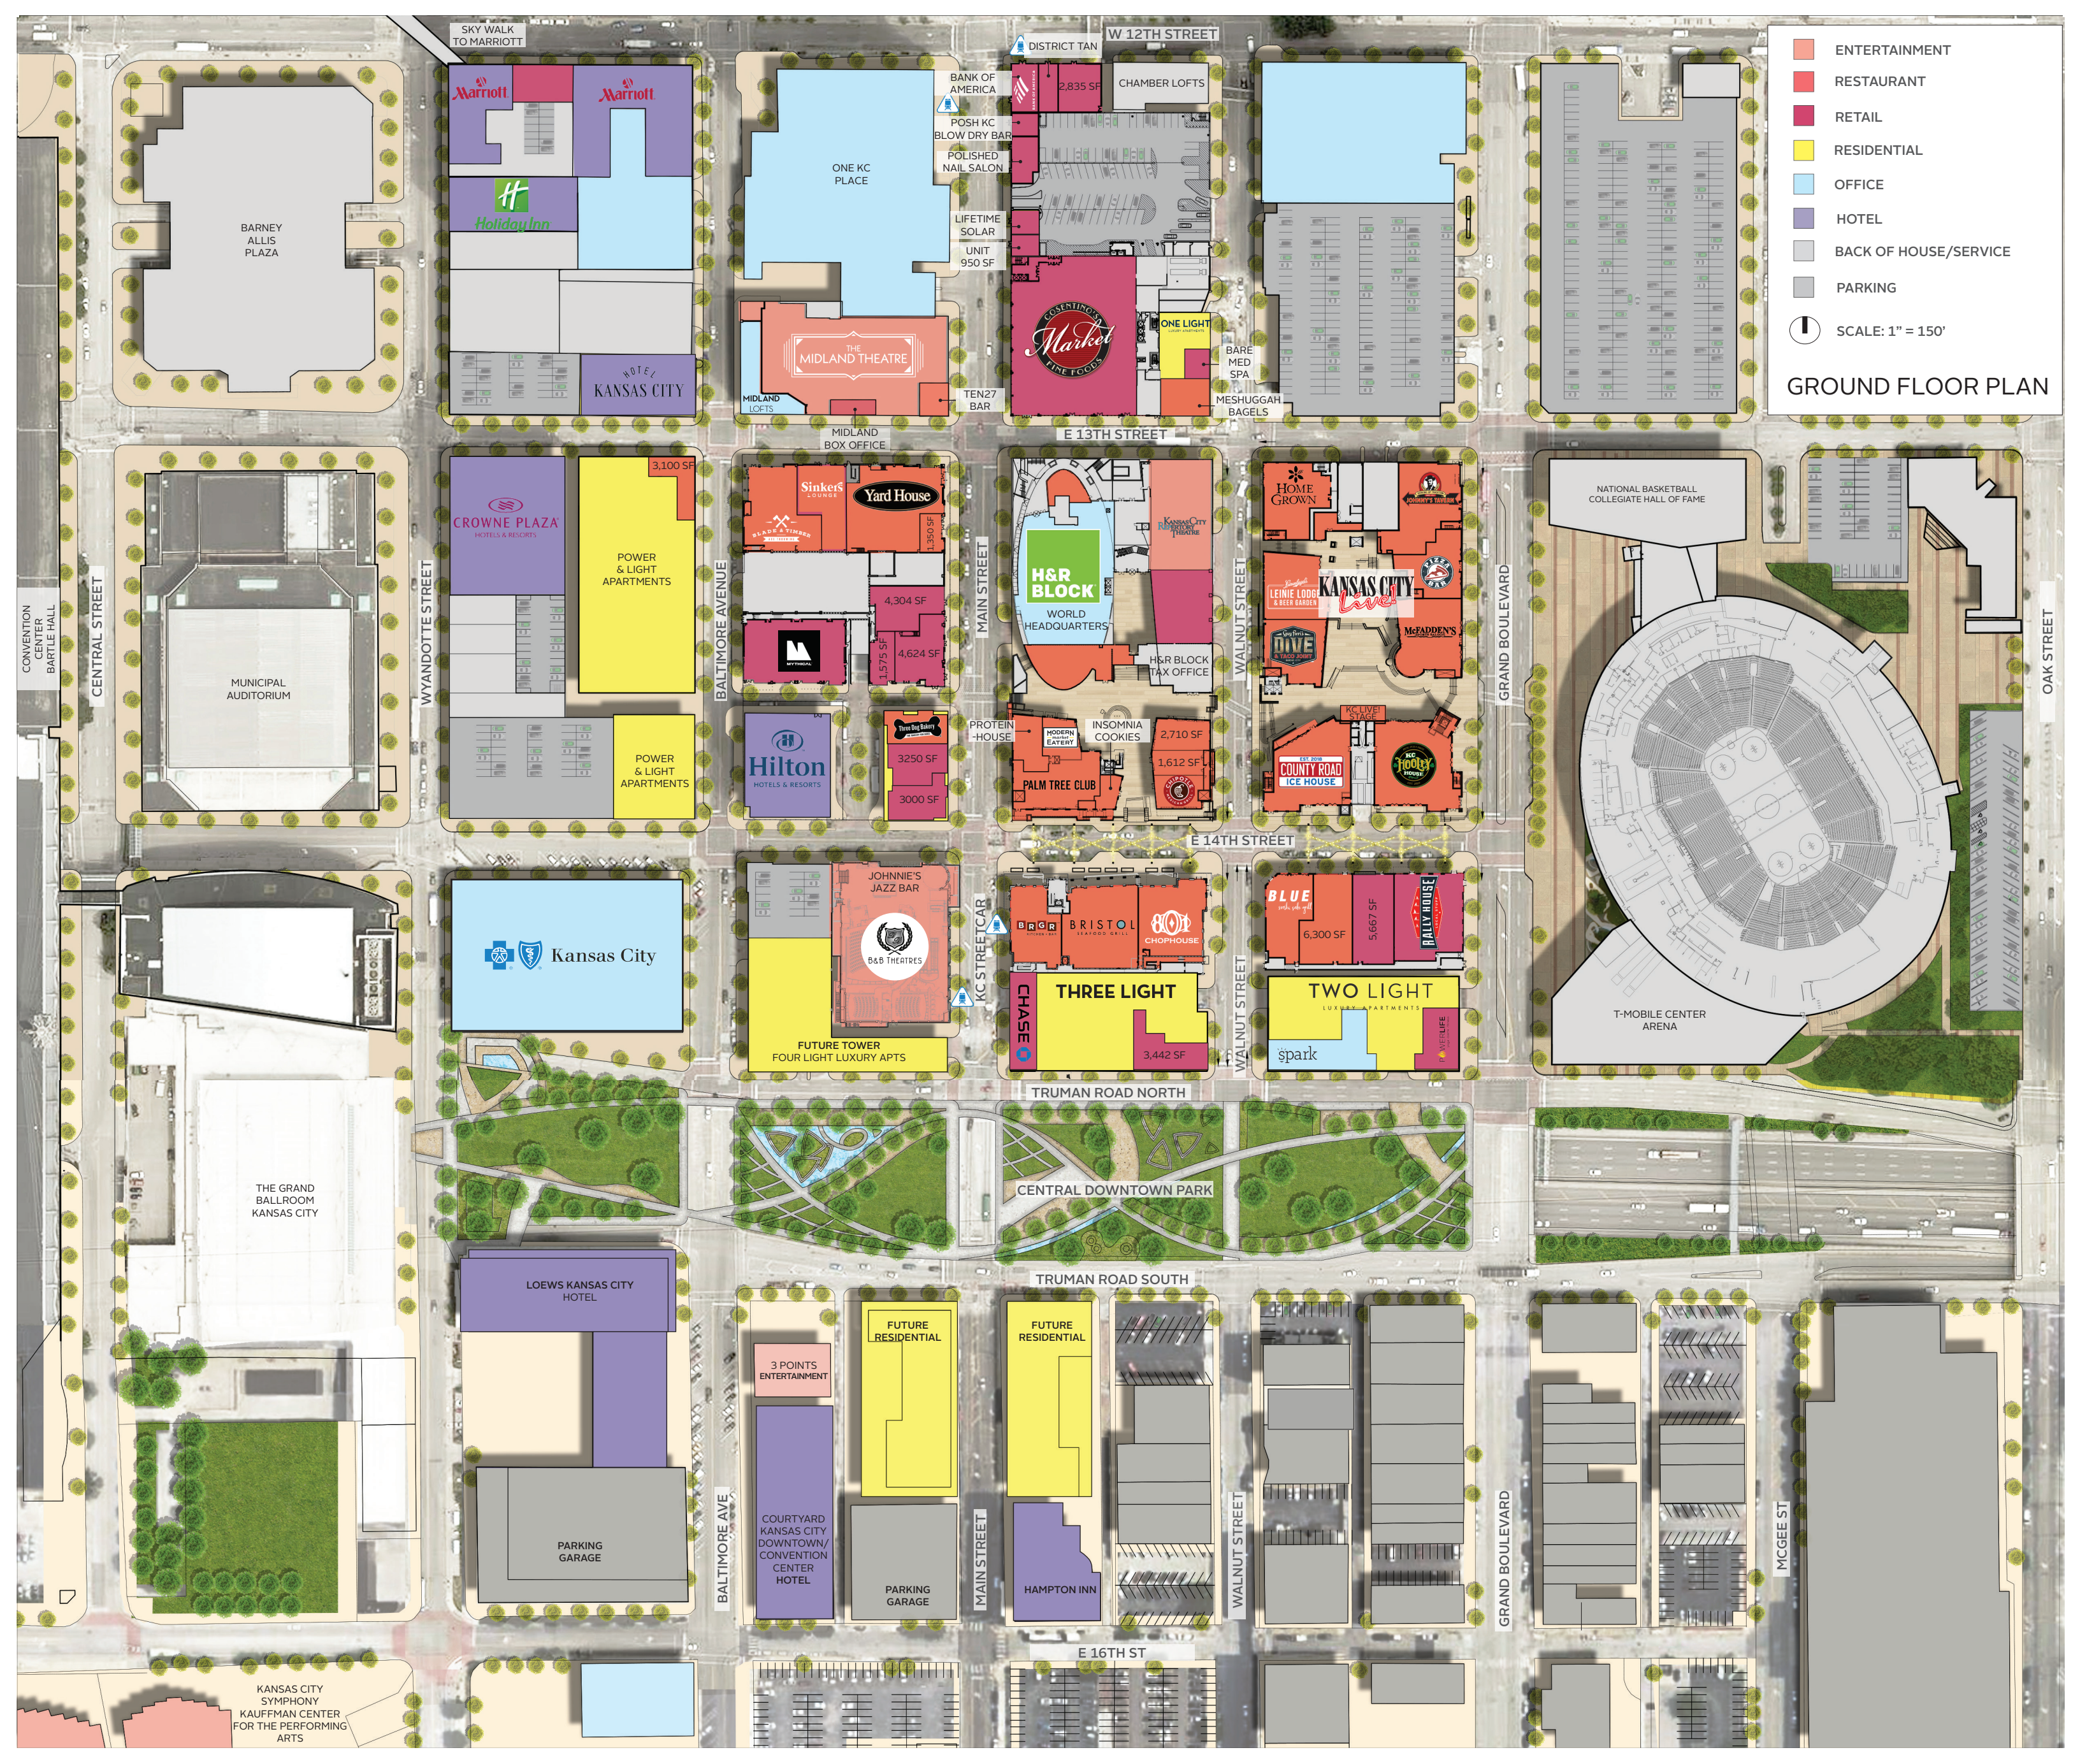

- ENTERTAINMENT
- RESTAURANT
- RETAIL
- RESIDENTIAL
- OFFICE
- HOTEL
- BACK OF HOUSE/SERVICE
- PARKING
- SCALE: 1" = 150'

**GROUND FLOOR PLAN**

SKY WALK TO MARRIOTT

BARNEY ALLIS PLAZA

CONVENTION CENTER BARTLE HALL